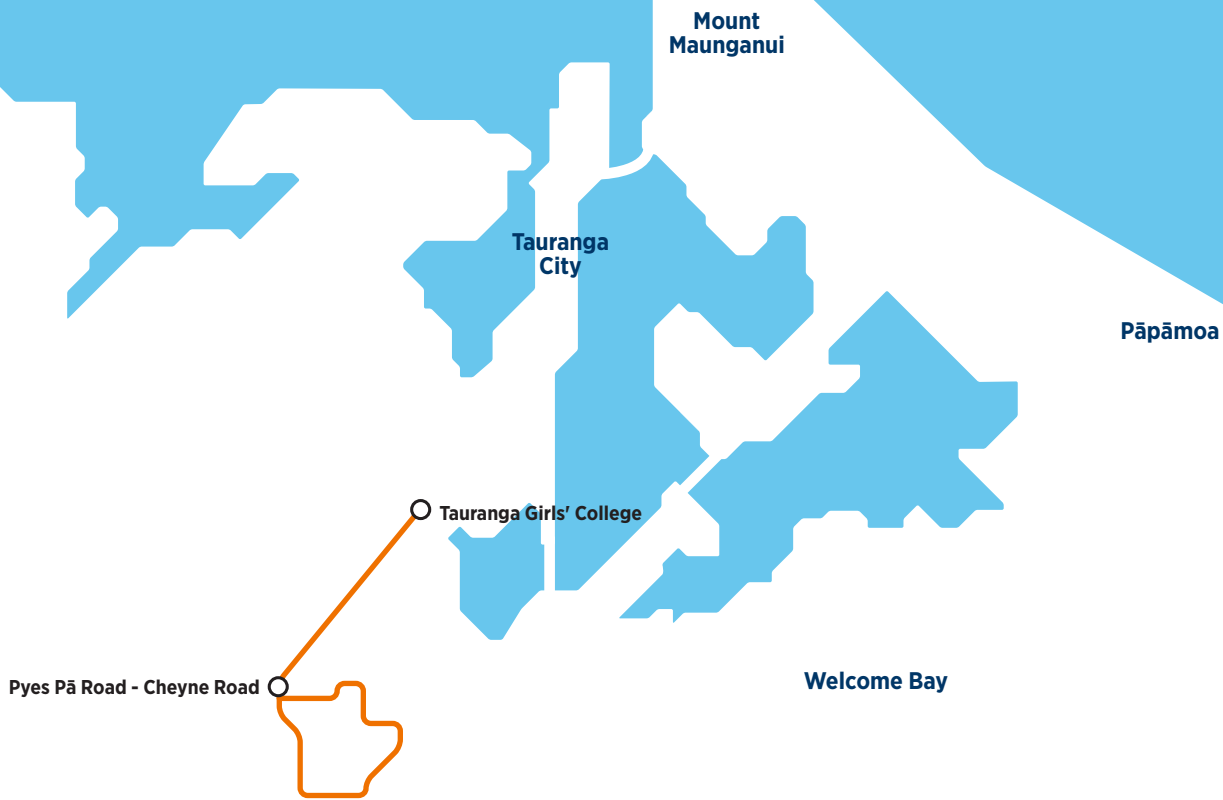

#### Afternoon route

**Route 903c** is a Bayhopper school route, part of the dedicated school bus network for Tauranga, managed by Bay of Plenty Regional Council.

Only primary, intermediate and college students can travel on the school bus routes.

#### Afternoon route

22nd Avenue (Tga Girls' College), Cameron Road, Pyes Pā Road, Cheyne Road, Condor Drive, Inverness Drive, Pyes Pā Road to No. 12.