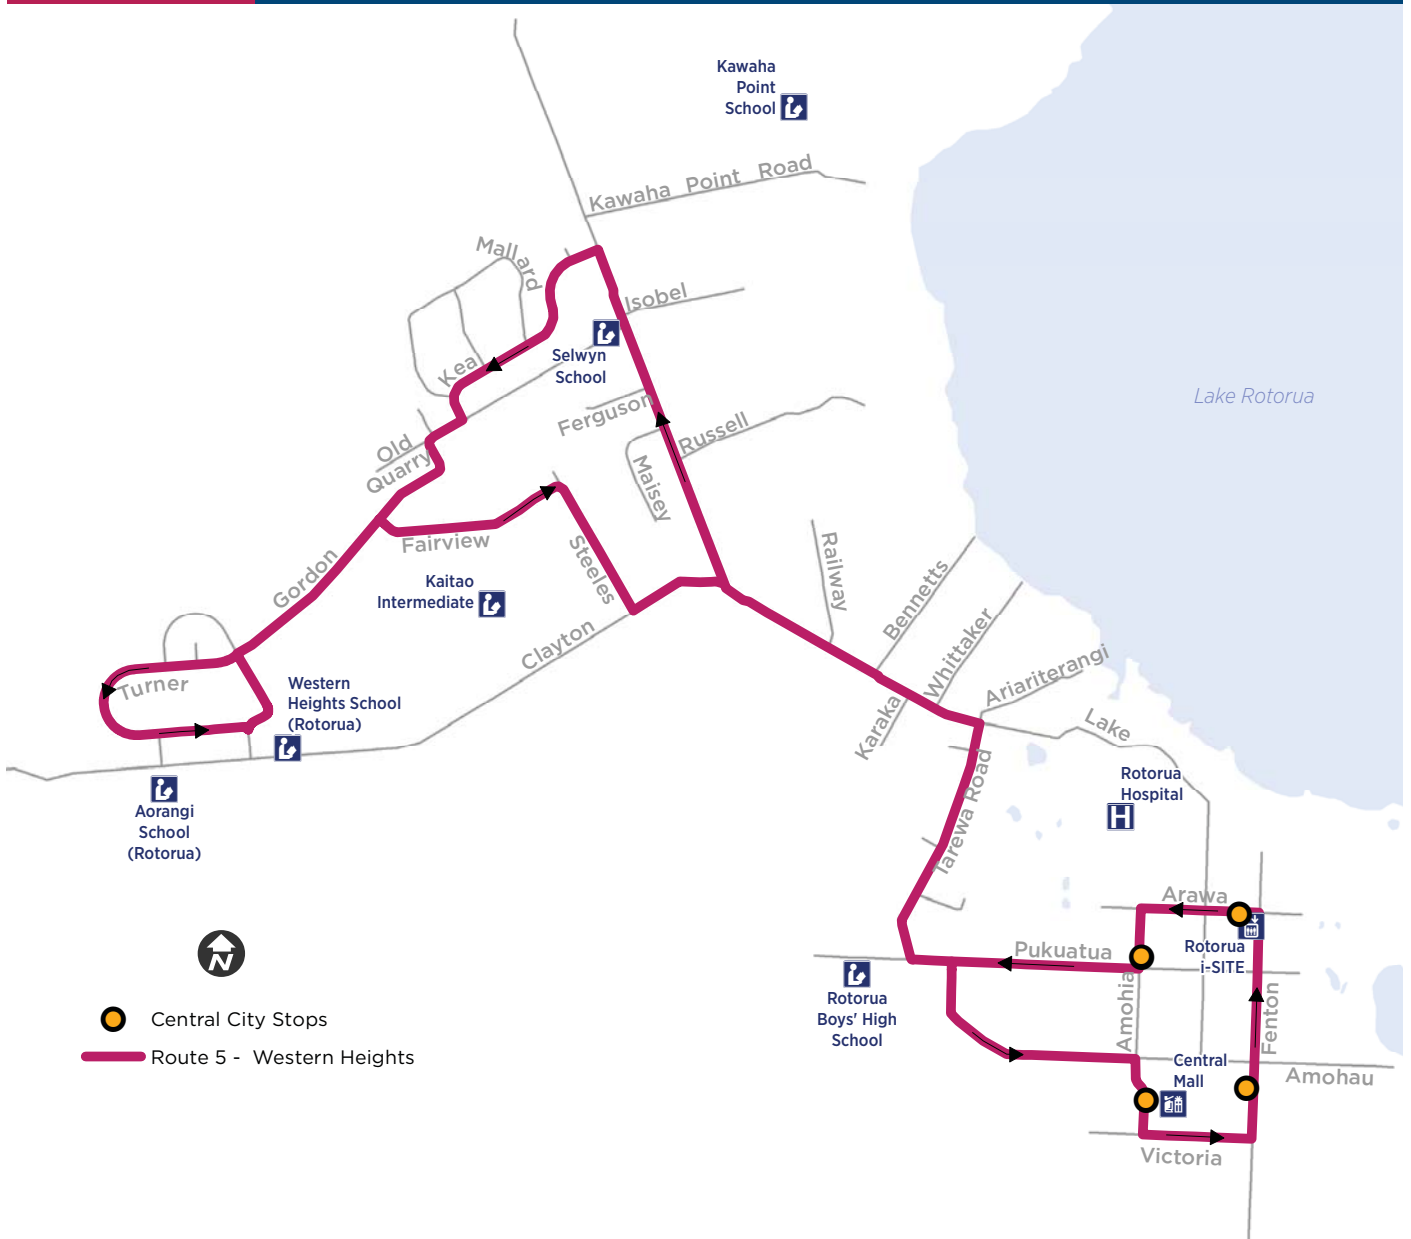

5

Western Heights via Selwyn Heights

From Rotorua CBD to Western Heights via Selwyn Heights: Arawa, Amohia, Pukuatua, Tarewa, Lake, Fairy Springs, Kea, Old Quarry, Gordon, Turner.

From Western Heights to Rotorua CBD via Selwyn Heights: Turner, Thomas, Gordon, Fairview, Steeles, Clayton, Lake, Tarewa, Pukuatua, Amohau, Rotorua Central Mall, Victoria, Fenton, Arawa.

	Rotorua CBD (Arawa St)	Selwyn Heights (Shops)	Western Heights (Cnr Gordon/Fairview)	Pleasant Heights (Cnr Turner/Spencer)	Fairy Springs (Cnr Steeles/Clayton)	Rotorua Central Mall	Rotorua CBD (Arawa St)
AM	7:00	7:08	7:10	7:15	7:20	7:27	7:30
	8:00	8:08	8:10	8:15	8:20	8:27	8:30
	9:00	9:08	9:10	9:15	9:20	9:27	9:30
	10:00	10:08	10:10	10:15	10:20	10:27	10:30
	11:00	11:08	11:10	11:15	11:20	11:27	11:30
PM	12:00	12:08	12:10	12:15	12:20	12:27	12:30
	1:00	1:08	1:10	1:15	1:20	1:27	1:30
	2:00	2:08	2:10	2:15	2:20	2:27	2:30
	3:00	3:08	3:10	3:15	3:20	3:27	3:30
	4:00	4:08	4:10	4:15	4:20	4:27	4:30

This route uses the following inner city bus stops

Arrives at:

- Rotorua Central Mall
- Fenton St (opposite Pak n Save)
- Arawa St

Departs from:

- Arawa St
- Amohia St

5

Western Heights via Selwyn Heights

See www.baybus.co.nz or phone
0800 4 BAY BUS (0800 4 229 28)
for more information