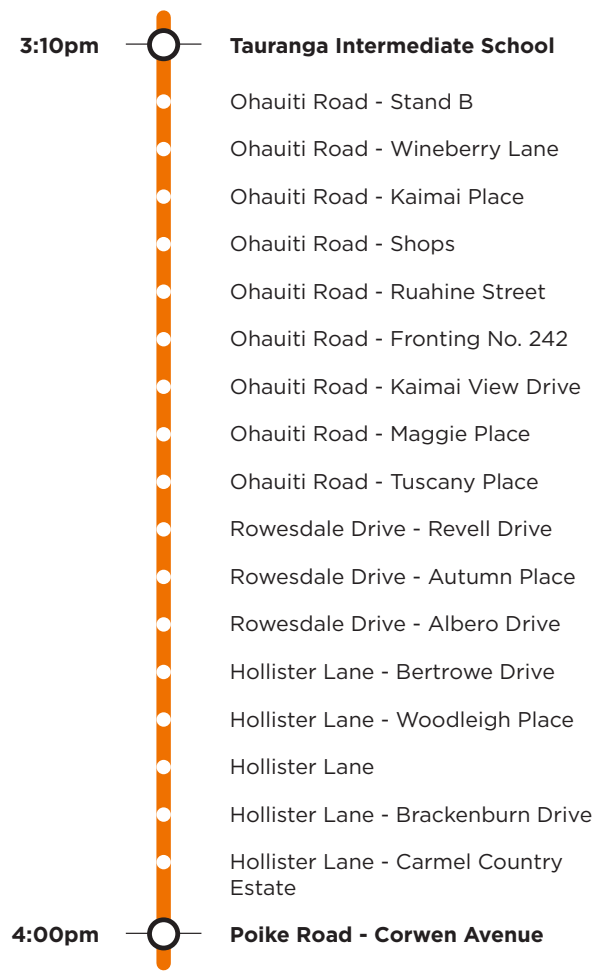

802a

Ohaiti Tauranga Intermediate

Operated by two vehicles

Morning route

Afternoon route

Route 802a is a Bayhopper school route, part of the dedicated school bus network for Tauranga, managed by Bay of Plenty Regional Council.

Only primary, intermediate and college students can travel on the school bus routes.

802a

Ohaiti Tauranga Intermediate

Morning route

Cnr. Welcome Bay Road / Ohaiti Road, Ohaiti Road, Rowsdale Road, Hollister Lane, Poike Road, SH29A, Hairini Street, Turret Road, 15th Avenue, Grace Avenue, 18th Avenue, Tauranga Intermediate.

Afternoon route

Tauranga Intermediate, 18th Avenue, Fraser Street, 15th Avenue, Turret Road, Welcome Bay Road, Ohaiti Road, Rowsdale Road, Hollister Lane, Poike Road, SH29A.