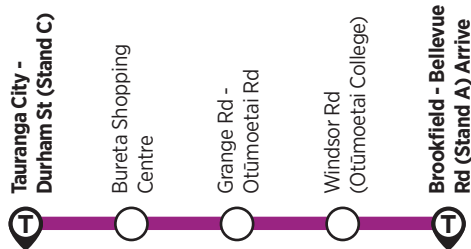

Tauranga City to Otūmoetai

For transfers see map