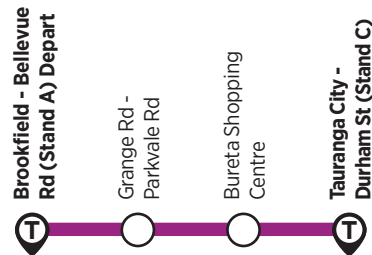

Otūmoetai to Tauranga City

Monday to Sunday and public holidays

	PM	12:00	12:06	12:12	12:19	12:21
		12:30	12:36	12:42	12:49	12:51
Then at these times past each hour		:00	:06	:12	:19	:21
		:30	:36	:42	:49	:51
until		7:00	7:06	7:12	7:19	7:21
		8:03	8:09	8:15	8:22	8:24

	PM	12:21	12:25	12:32	12:39
		12:51	12:55	1:02	1:09
Then at these times past each hour		:21	:25	:32	:39
		:51	:55	:02	:09
until		7:21	7:25	7:32	7:39
		8:24	8:28	-	-