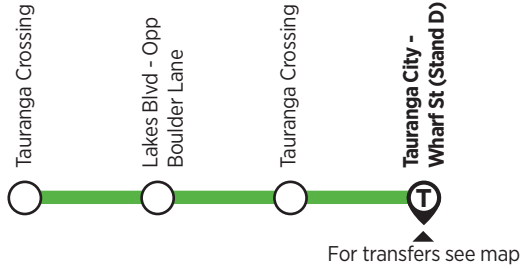

Tauranga Crossing to Tauranga City