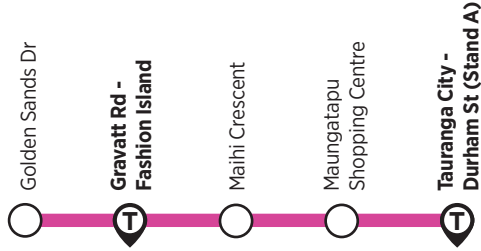

Pāpāmoa to Tauranga City