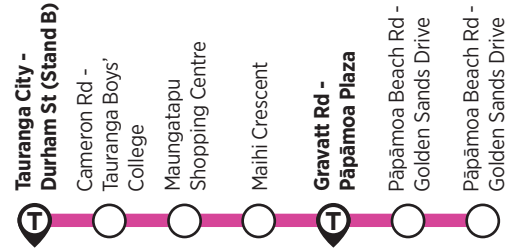

Tauranga City to Pāpāmoa

Monday to Friday except public holidays

AM	7:00	7:18	-	7:42	8:10
	7:25*	7:43*	-	8:07*	8:35*
	7:30	7:48	-	8:12	8:40
	-	-	9:00	9:03	9:25
	-	-	10:00	10:03	10:25
-	-	11:00	11:03	11:25	
PM	-	-	12:00	12:03	12:25
	-	-	1:00	1:03	1:25
	-	-	2:00	2:03	2:25
	-	-	-	-	-
	-	-	-	-	-
	-	-	-	-	-
	-	-	-	-	-
	-	-	4:40	4:43	5:05

AM	-	-	-	-	-	-
	-	-	-	-	-	-
	-	-	-	-	-	-
	9:35	-	9:55	9:58	-	-
	10:35	-	10:55	10:58	-	-
11:35	-	11:55	11:58	-	-	
PM	12:35	-	12:55	12:58	-	-
	1:35	-	1:55	1:58	-	-
	2:35	-	2:55	2:58	-	-
	3:10*	-	3:30*	-	3:59*	4:17*
	-	3:20*	3:35*	-	3:59*	4:17*
	3:35	-	3:55	-	4:19	4:37
	4:35	-	4:55	-	5:19	5:37
	5:15	-	5:35	-	5:59	6:17

Saturday, Sunday and public holidays

AM	8:00	8:03	8:25
	Then at these times past each hour		
	:00	:03	:25
PM	1:00	1:03	1:25
	2:00	2:03	2:25
	3:00	3:03	3:25
	4:00	4:03	4:25

AM	8:35	-	8:55	8:58	-	-
	Then at these times past each hour					
	:35	-	:55	:58	-	-
PM	-	-	-	-	-	-
	-	-	-	-	-	-
	3:35	-	3:55	3:58	-	-
	4:35	-	4:55	4:58	-	-

* Monday to Friday, school term only