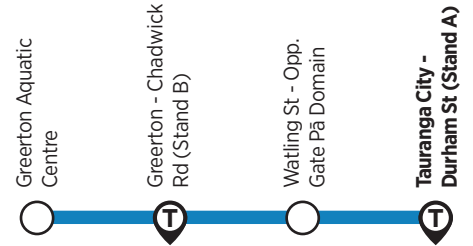

Greerton to Tauranga City

Monday to Sunday and public holidays

	-	-	-	-
AM	6:30	6:42	6:50	6:52
	7:30	7:42	7:50	7:52
	8:30	8:42	8:50	8:52
	9:30	9:42	9:50	9:52
	10:30	10:42	10:50	10:52
	11:30	11:42	11:50	11:52
PM	12:30	12:42	12:50	12:52
	1:30	1:42	1:50	1:52
	2:30	2:42	2:50	2:52
	3:30	3:42	3:50	3:52
	4:30	4:42	4:50	4:52
	5:30	5:42	5:50	5:52
	6:30	6:42	6:50	6:52
	7:30	7:42	7:50	7:52

	6:00	6:04	6:10	6:24
AM	6:52	6:56	7:02	7:16
	7:52	7:56	8:02	8:16
	8:52	8:56	9:02	9:16
	9:52	9:56	10:02	10:16
	10:52	10:56	11:02	11:16
	11:52	11:56	12:02	12:16
PM	12:52	12:56	1:02	1:16
	1:52	1:56	2:02	2:16
	2:52	2:56	3:02	3:16
	3:52	3:56	4:02	4:16
	4:52	4:56	5:02	5:16
	5:52	5:56	6:02	6:16
	6:52	6:56	7:02	7:16
	-	-	-	-