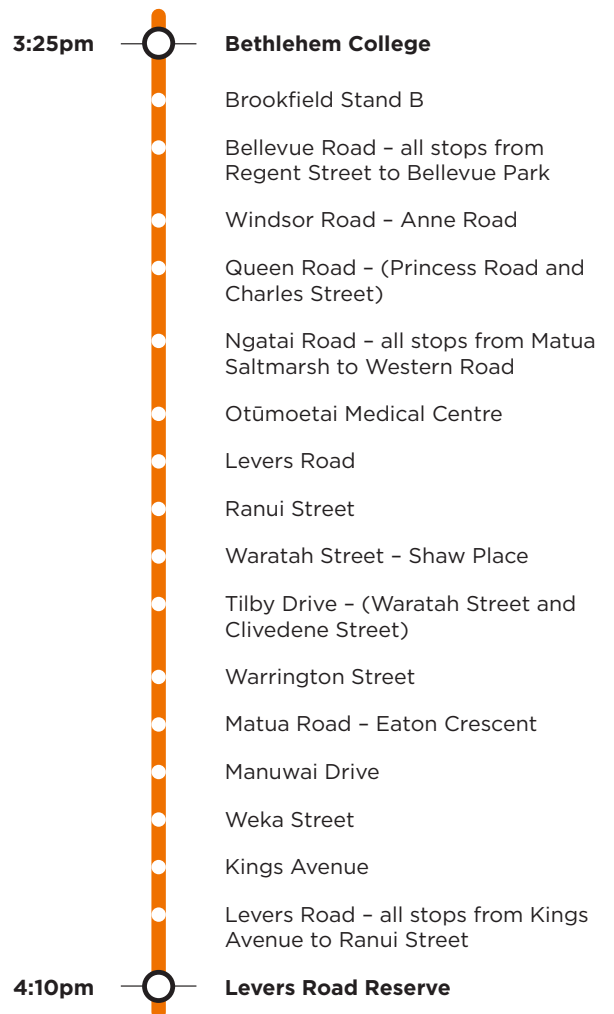

815

Matua Bethlehem College

Morning route

Afternoon route

Route 815 is a Bayhopper school route, part of the dedicated school bus network for Tauranga, managed by Bay of Plenty Regional Council.

Only primary, intermediate and college students can travel on the school bus routes.

815

Matua Bethlehem College

Morning route

Start cnr. Otūmoetai Road/Levers Road, Otūmoetai Road, Levers Road, Ranui Street, Waratah Street, Tilby Drive, Warrington Street, Matua Road, Manuwai Drive, Weka Street, Kings Ave, Levers Road, Ngatai Road, Queen Road, Princess Road, Windsor Road, Bellevue Road, Otumoetei Road, Waihi Road, Beaumaris Boulevard, Moffat Road, Bethlehem College.

Afternoon route

Bethlehem College, (left onto) Moffat Road, Beaumaris Boulevard, Waihi Road, Otūmoetai Road, Bellevue Road, Windsor Road, Princess Road, Queen Road, Ngatai Road, Otūmoetai Road, Levers Road, Ranui Street, Waratah Street, Tilby Drive, Warrington Street, Matua Road, Manuwai Drive, Weka Street, Kings Ave, Levers Road to Otūmoetai Road.