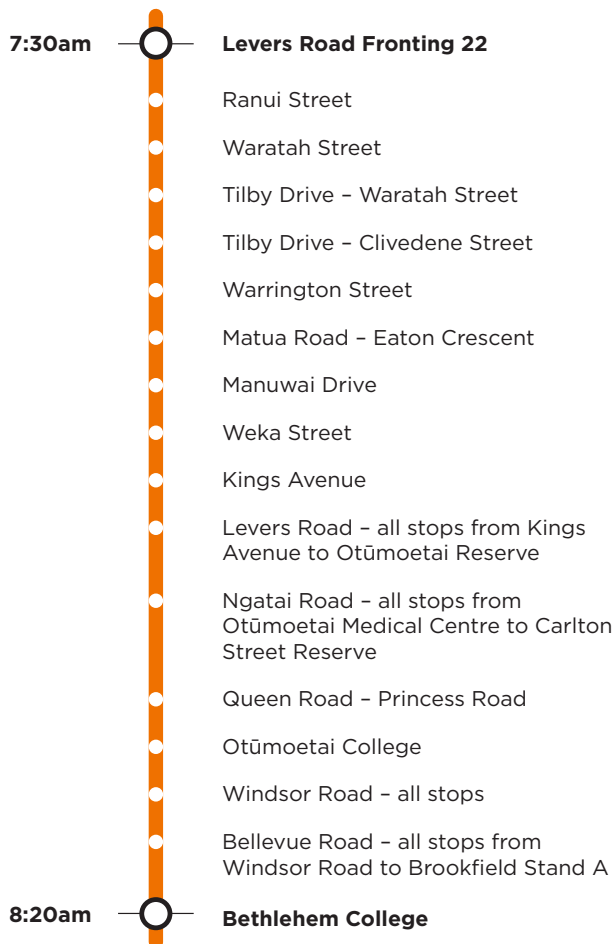

815

Matua Bethlehem College

Morning route

Afternoon route

Route 815 is a Bayhopper school route, part of the dedicated school bus network for Tauranga, managed by Bay of Plenty Regional Council.

Only primary, intermediate and college students can travel on the school bus routes.

815

Matua Bethlehem College

Morning route

Start cnr. Otūmoetai Road/Levers Road, Otūmoetai Road, Levers Road, Ranui Street, Waratah Street, Tilby Drive, Warrington Street, Matua Road, Manuwai Drive, Weka Street, Kings Ave, Levers Road, Ngatai Road, Queen Road, Princess Road, Windsor Road, Bellevue Road, Otumoetei Road, Waihi Road, Beaumaris Boulevard, Moffat Road, Bethlehem College.

Afternoon route

Bethlehem College, (left onto) Moffat Road, Beaumaris Boulevard, Waihi Road, Otūmoetai Road, Bellevue Road, Windsor Road, Princess Road, Queen Road, Ngatai Road, Otūmoetai Road, Levers Road, Ranui Street, Waratah Street, Tilby Drive, Warrington Street, Matua Road, Manuwai Drive, Weka Street, Kings Ave, Levers Road to Otūmoetai Road.