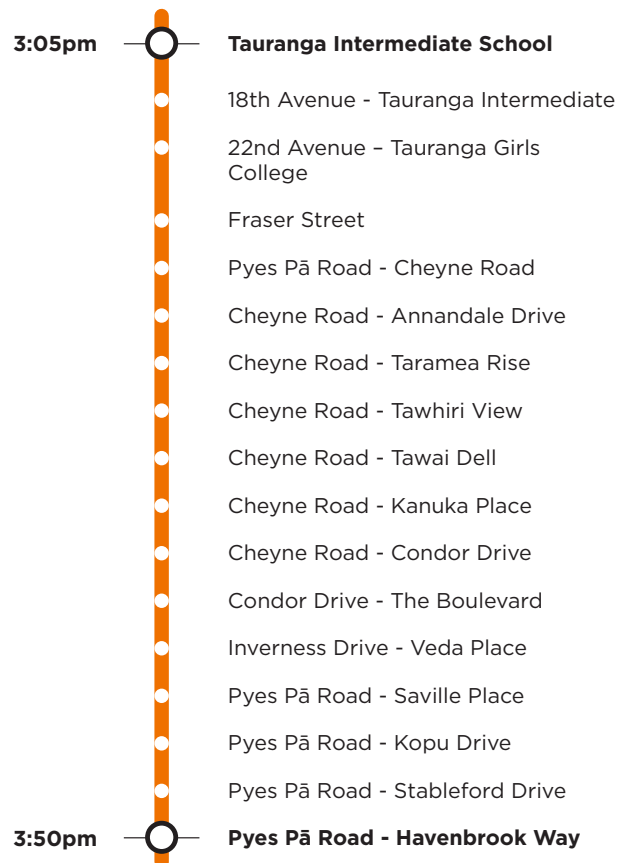

#### Morning route

#### Afternoon route

**Route 903d** is a Bayhopper school route, part of the dedicated school bus network for Tauranga, managed by Bay of Plenty Regional Council.

Only primary, intermediate and college students can travel on the school bus routes.

#### Morning route

Start Pyes Pā Road Fronting No. 21, Pyes Pā Road, Cheyne Road, Condor Drive, Inverness Drive, Pyes Pā Road, SH29A, Oropi Road, Fraser Street (drop off opposite Tauranga Intermediate) Fraser Street, 16th Avenue, Cameron Rd, 22nd Avenue (Tauranga Girls' College).

#### Afternoon route

Start Tauranga Girls' College, Courtney Road, Fraser Street, Oropi Road, SH29A, Pyes Pā Road, Cheyne Road, Condor Drive, Inverness Drive, Pyes Pā Road to No. 12.