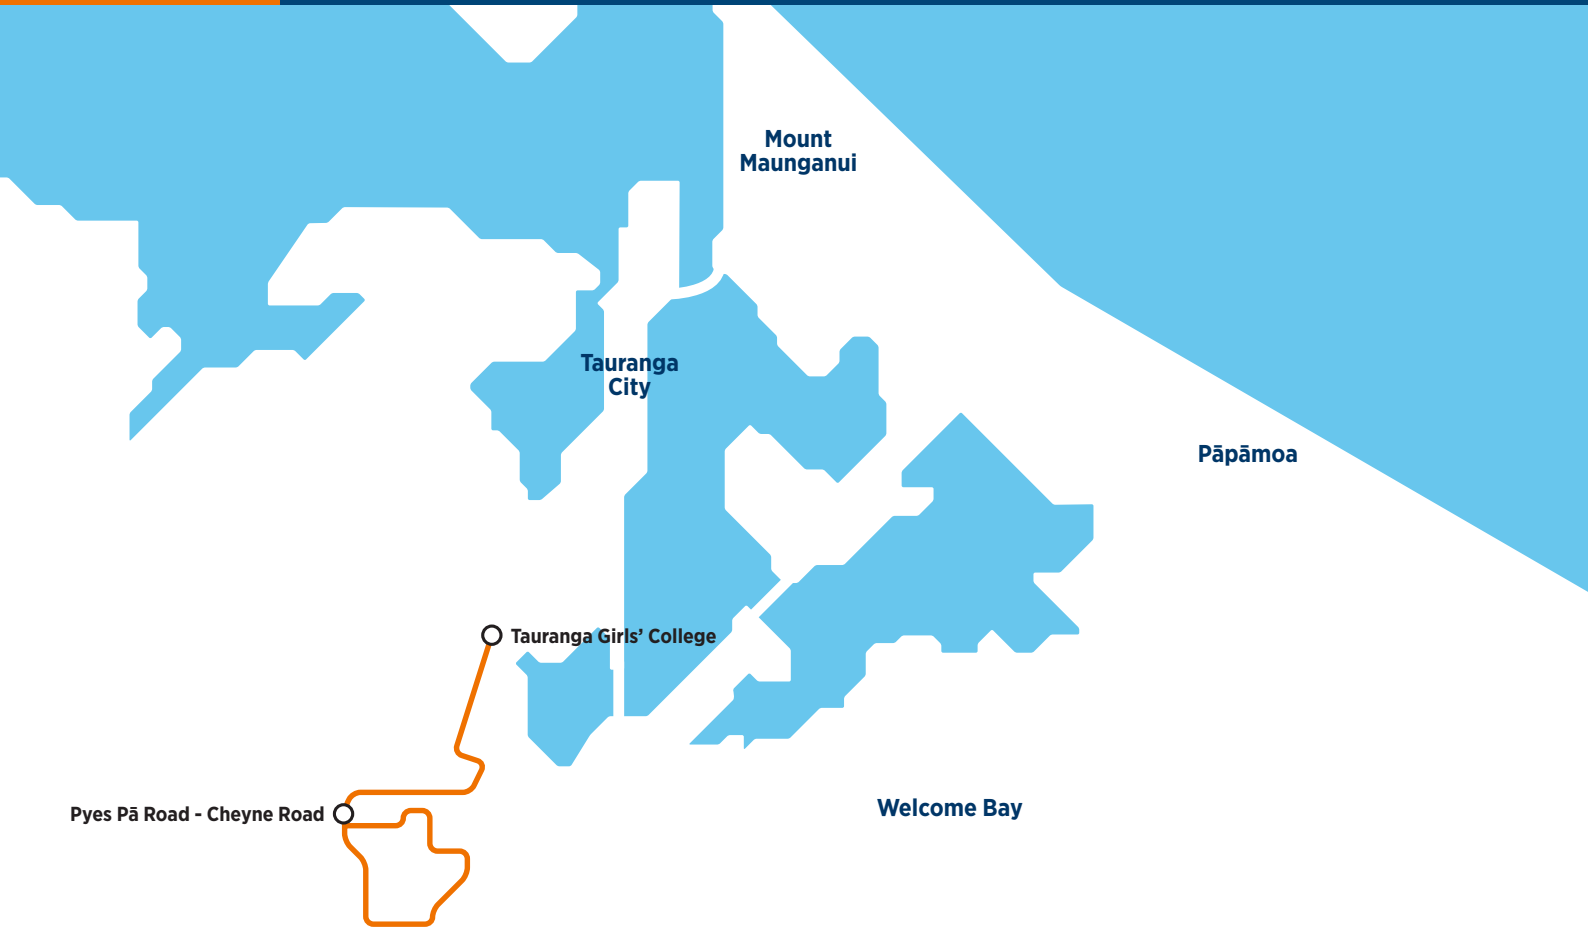

#### Morning route

#### Afternoon route

**Route 903d** is a Bayhopper school route, part of the dedicated school bus network for Tauranga, managed by Bay of Plenty Regional Council.

Only primary, intermediate and college students can travel on the school bus routes.

#### Morning route

Start Pyes Pā Road Fronting No. 21, Pyes Pā Road, Cheyne Road, Condor Drive, Inverness Drive, Pyes Pā Road, SH29A, Oropi Road, Fraser Street (drop off opposite Tauranga Intermediate) Fraser Street, 16th Avenue, Cameron Rd, 22nd Avenue (Tauranga Girls' College).

#### Afternoon route

Start Tauranga Girls' College, Courtney Road, Fraser Street, Oropi Road, SH29A, Pyes Pā Road, Cheyne Road, Condor Drive, Inverness Drive, Pyes Pā Road to No. 12.