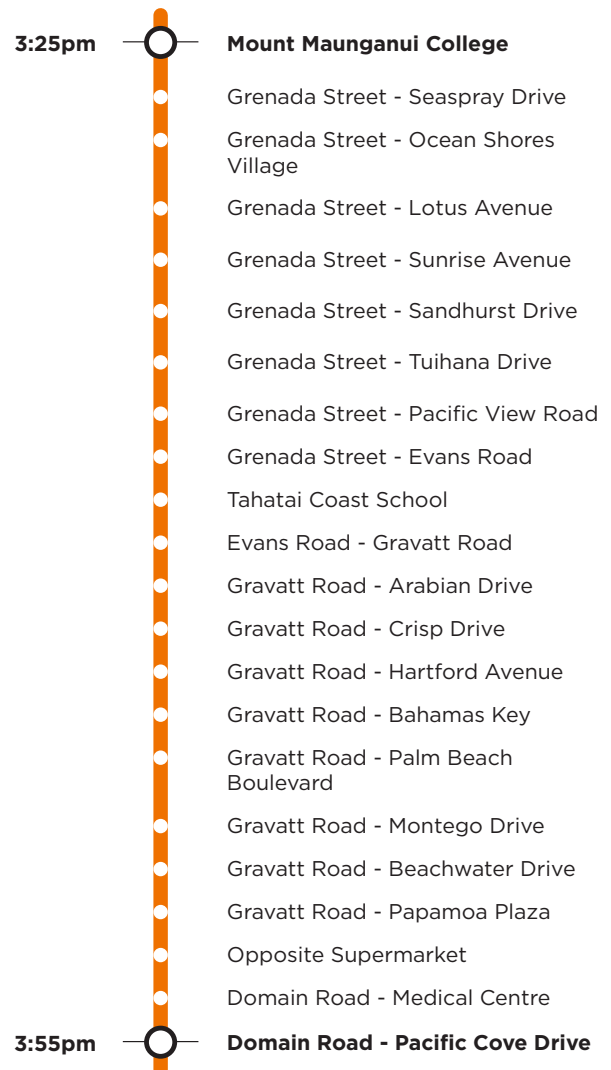

#### Morning route

#### Afternoon route

**Route 713a** is a Bayhopper school route, part of the dedicated school bus network for Tauranga, managed by Bay of Plenty Regional Council.

Only primary, intermediate and college students can travel on the school bus routes.

#### Morning route

Domain Road, Gravatt Road, Evans Road, Grenada Street, Girven Road, Farm Street, Concord Avenue, Links Avenue, Golf Road, Oceanbeach Road, Tweed Street to Mt Maunganui College.

#### Afternoon route

Mt Maunganui College, Maunganui Road, Girven Road, Grenada Street, Evans Road, Gravatt Road, Domain Road.