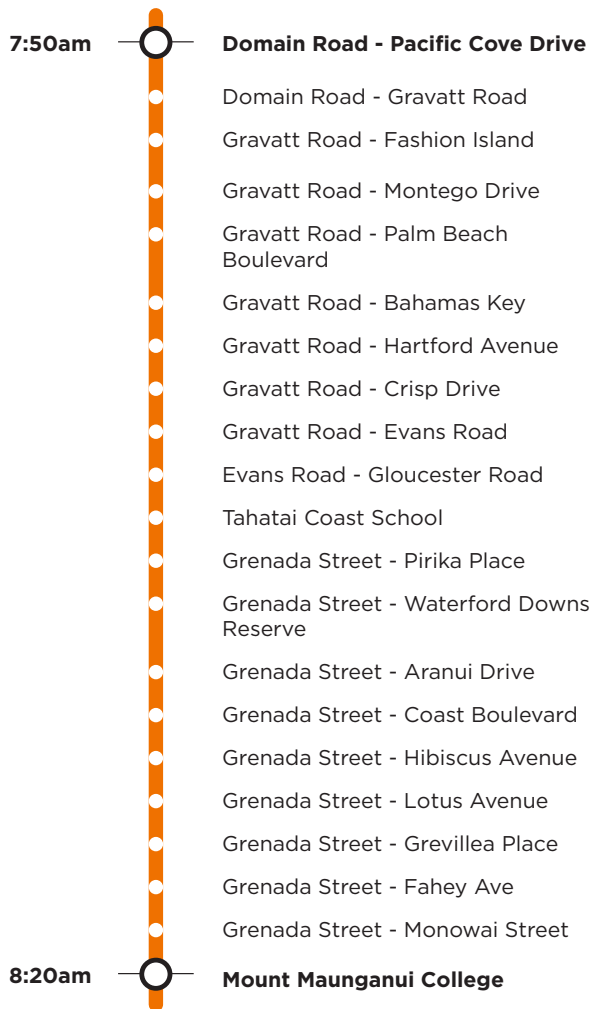

# School bus timetable

#### Afternoon route

**Route 713a** is a Bayhopper school route, part of the dedicated school bus network for Tauranga, managed by Bay of Plenty Regional Council.

Only primary, intermediate and college students can travel on the school bus routes.

#### Morning route

Domain Road, Gravatt Road, Evans Road, Grenada Street, Girven Road, Farm Street, Concord Avenue, Links Avenue, Golf Road, Oceanbeach Road, Tweed Street to Mt Maunganui College.

#### Afternoon route

Mt Maunganui College, Maunganui Road, Girven Road, Grenada Street, Evans Road, Gravatt Road, Domain Road.