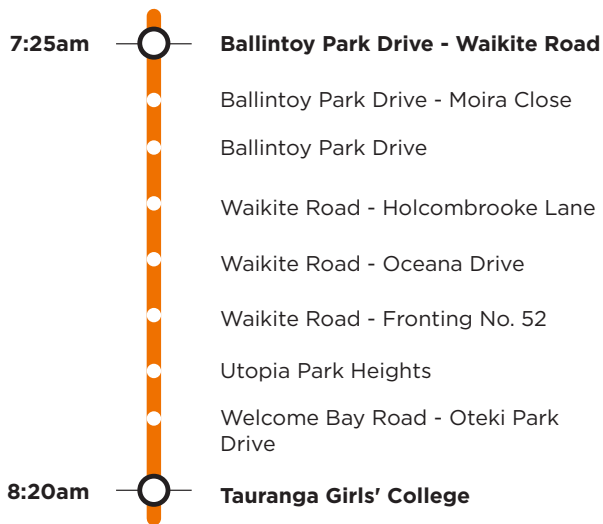

### Welcome Bay Tauranga Girls' College

#### Afternoon route

**Route 803b** is a Bayhopper school route, part of the dedicated school bus network for Tauranga, managed by Bay of Plenty Regional Council.

Only primary, intermediate and college students can travel on the school bus routes.

#### Morning route

Start Ballintoy Park Drive/Waikite Road corner. Ballintoy Park Drive (loop), Waikite Road, Welcome Bay Road, Hairini Street, Turret Road, 15th Avenue, Cameron Road, 22nd Avenue (Tga Girls' College).

#### Afternoon route

Tauranga Girls' College (bus bay), Cameron Road, 15th Avenue, SH2A, Welcome Bay Road, Waikite Road, Ballintoy Park Drive (loop).