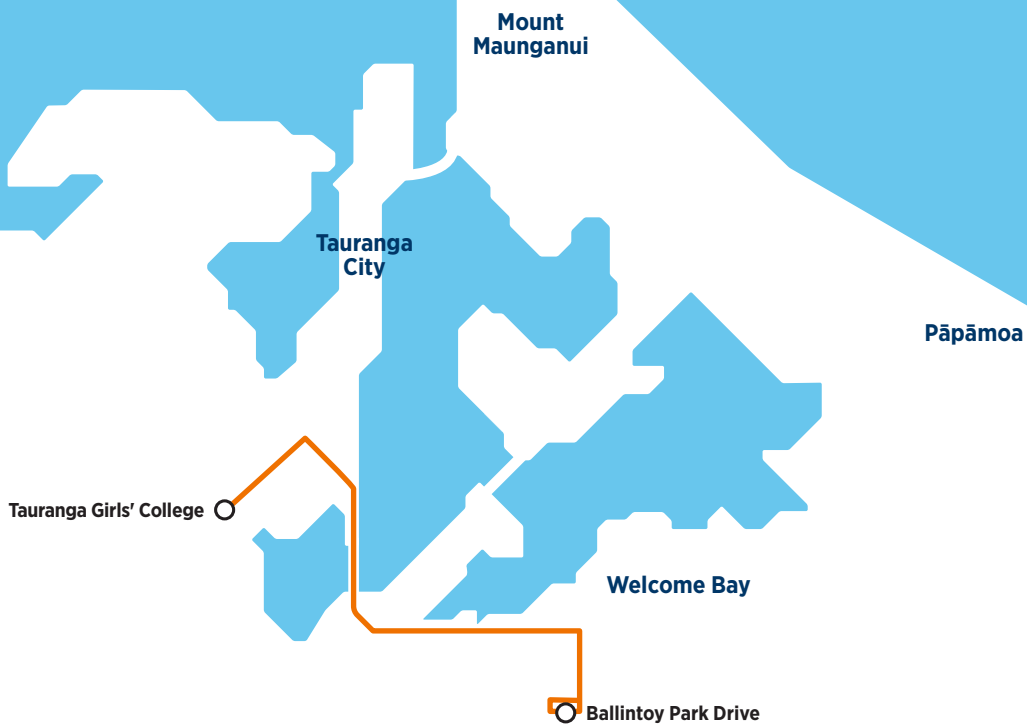

#### Afternoon route

**Route 803b** is a Bayhopper school route, part of the dedicated school bus network for Tauranga, managed by Bay of Plenty Regional Council.

Only primary, intermediate and college students can travel on the school bus routes.

#### Morning route

Start Ballintoy Park Drive/Waikite Road corner. Ballintoy Park Drive (loop), Waikite Road, Welcome Bay Road, Hairini Street, Turret Road, 15th Avenue, Cameron Road, 22nd Avenue (Tga Girls' College).

#### Afternoon route

Tauranga Girls' College (bus bay), Cameron Road, 15th Avenue, SH2A, Welcome Bay Road, Waikite Road, Ballintoy Park Drive (loop).