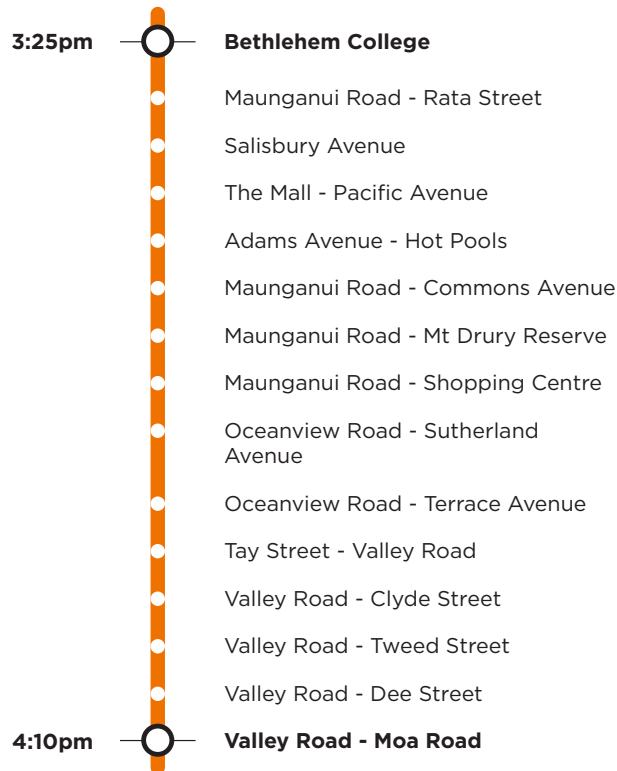

## 810b

### Mount Maunganui Bethlehem College

#### Afternoon route

**Route 810b** is a Bayhopper school route, part of the dedicated school bus network for Tauranga, managed by Bay of Plenty Regional Council.

Only primary, intermediate and college students can travel on the school bus routes.

#### Afternoon route

Bethlehem College, Moffat Road, SH2, Hewletts Road, Totara Street, Rata Street, Maunganui Road, Salisbury Avenue, The Mall, Adams Avenue, Maunganui Road, Banks Avenue, Oceanview Road, Tay Street, Valley Road to Moa Road.