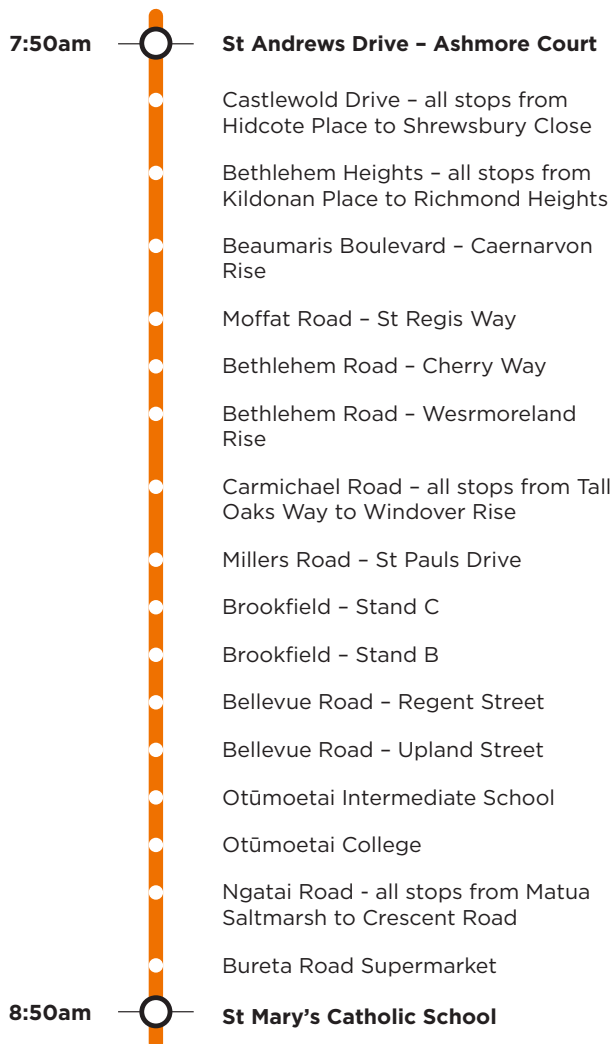

School bus timetable

905a

Bethlehem/Otūmoetai

Otūmoetai College/Otūmoetai Intermediate/St Mary's Catholic School

Morning route

Afternoon route

Route 905a is a Bayhopper school route, part of the dedicated school bus network for Tauranga, managed by Bay of Plenty Regional Council.

Only primary, intermediate and college students can travel on the school bus routes.

School bus timetable

905a

Bethlehem/Otūmoetai

Otūmoetai College/Otūmoetai Intermediate/St Mary's Catholic School

Morning route

Start Moffat Rd cnr Cambridge Road, Cambridge Road, St Andrews Drive, Castlewold Drive, Beaumaris Blvd, Bethlehem Heights, Beaumaris Boulevard, Moffat Road, Bethlehem Road, Carmichael Road, Millers Road, Bellevue Road, Windsor Road, Anne Road, Queen Road, Charles Street (Otūmoetai Intermediate), Windsor Road (Otūmoetai College), Anne Road, Queen Road, Ngatai Road, Bureta Road, Vale Street, Chapel Street, Cameron Road, 11th Avenue, Fraser Street, 13th Avenue (St Mary's Catholic School).

Afternoon route

13th Avenue (St Mary's Catholic School), Burrows Street, 15th Avenue, Cameron Road, Chapel Street, Vale Street, Bureta Road, Ngatai Road, Charles Street (Otūmoetai Intermediate), Windsor Road (Otūmoetai College), Bellevue Road, Millers Road, Carmichael Road, Bethlehem Road, Moffat Road, Beaumaris Blvd, Bethlehem Heights, Moffat Road to Cambridge Road, St Andrews Drive, Castlewold Drive, Sterling Gate Drive to #26.