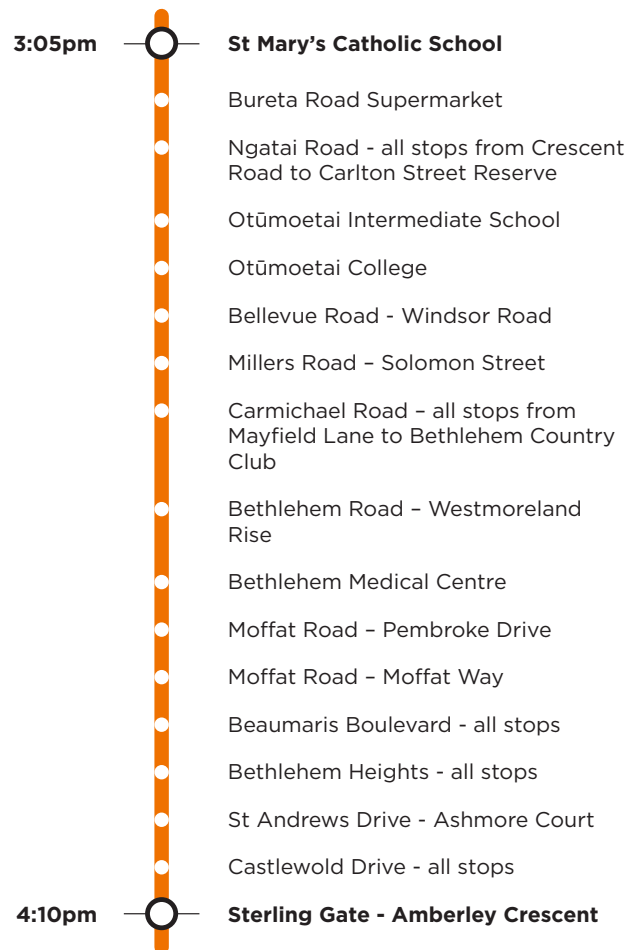

School bus timetable

905a

Bethlehem/Otūmoetai

Otūmoetai College/Otūmoetai Intermediate/St Mary's Catholic School

Morning route

Afternoon route

Route 905a is a Bayhopper school route, part of the dedicated school bus network for Tauranga, managed by Bay of Plenty Regional Council.

Only primary, intermediate and college students can travel on the school bus routes.

School bus timetable

905a

Bethlehem/Otūmoetai

Otūmoetai College/Otūmoetai Intermediate/St Mary's Catholic School

Morning route

Start Moffat Rd cnr Cambridge Road, Cambridge Road, St Andrews Drive, Castlewold Drive, Beaumaris Blvd, Bethlehem Heights, Beaumaris Boulevard, Moffat Road, Bethlehem Road, Carmichael Road, Millers Road, Bellevue Road, Windsor Road, Anne Road, Queen Road, Charles Street (Otūmoetai Intermediate), Windsor Road (Otūmoetai College), Anne Road, Queen Road, Ngatai Road, Bureta Road, Vale Street, Chapel Street, Cameron Road, 11th Avenue, Fraser Street, 13th Avenue (St Mary's Catholic School).

Afternoon route

13th Avenue (St Mary's Catholic School), Burrows Street, 15th Avenue, Cameron Road, Chapel Street, Vale Street, Bureta Road, Ngatai Road, Charles Street (Otūmoetai Intermediate), Windsor Road (Otūmoetai College), Bellevue Road, Millers Road, Carmichael Road, Bethlehem Road, Moffat Road, Beaumaris Blvd, Bethlehem Heights, Moffat Road to Cambridge Road, St Andrews Drive, Castlewold Drive, Sterling Gate Drive to #26.