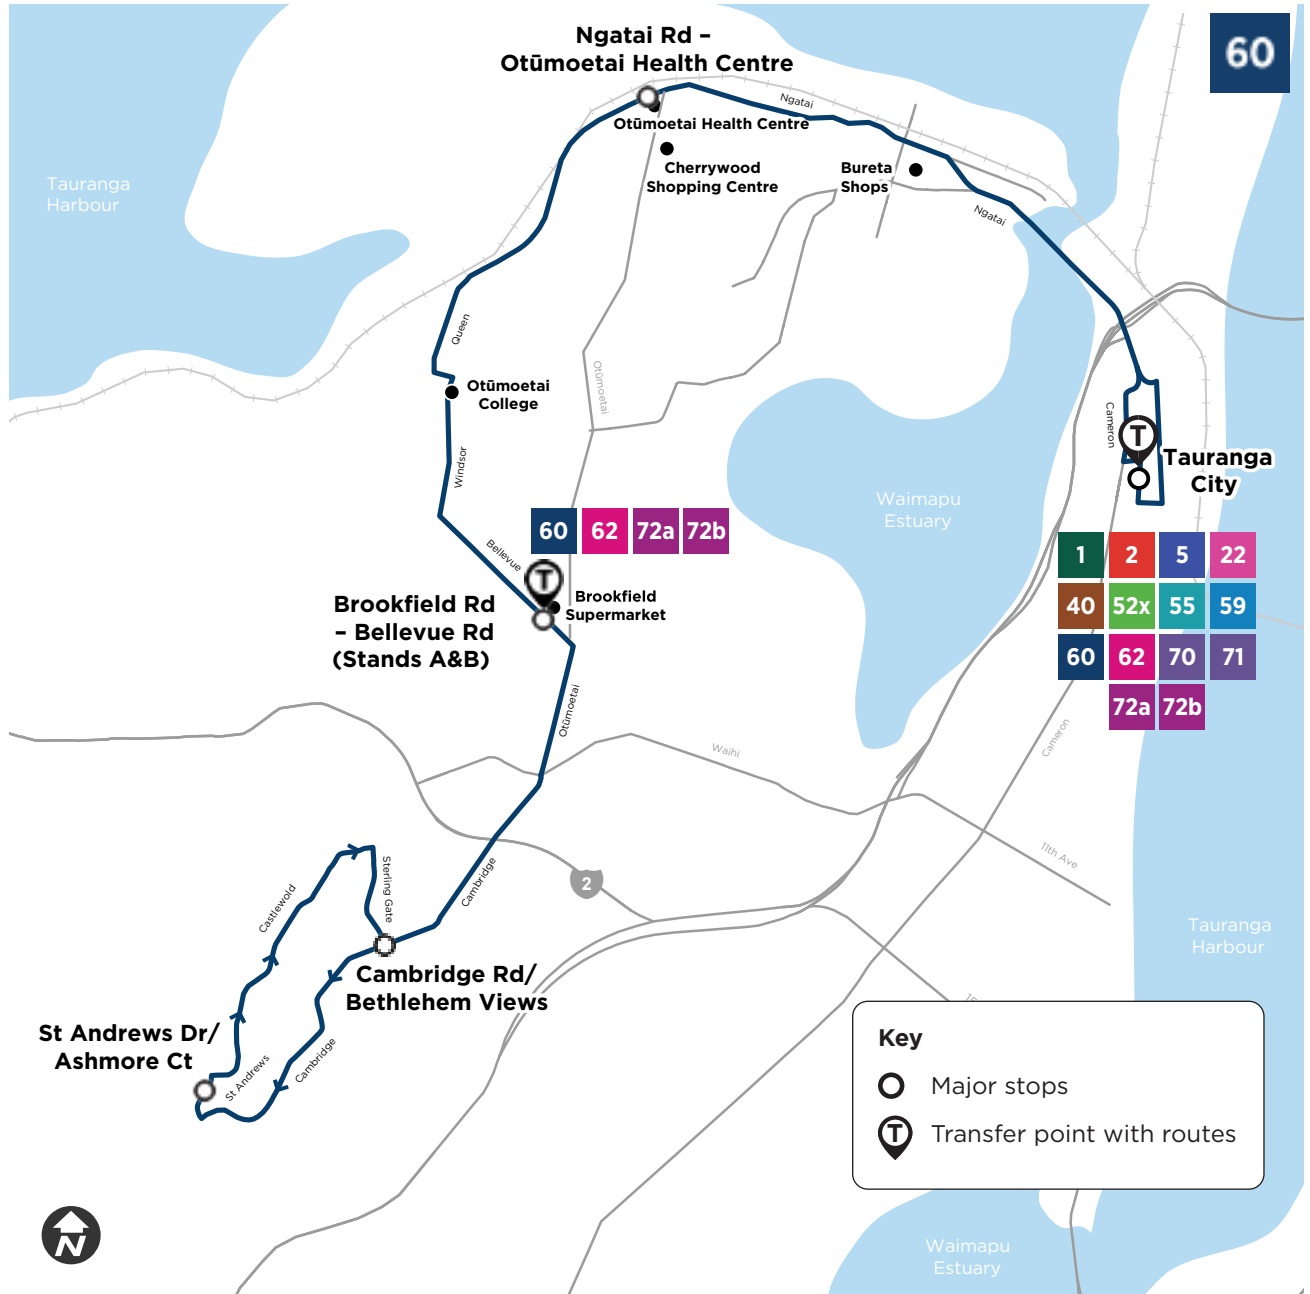

## Bus stops

### Tauranga City to Cambridge Heights

Tauranga City - Durham Street (Stand C)  
Willow Street - Harington Street  
Willow Street - Armitage Hotel  
Chapel Street  
Ngatai Road - Bureta Park  
Ngatai Road - Crescent Road  
Ngatai Road - Short Street  
Ngatai Road - Tauranga Bridge Club  
Ngatai Rd - Otūmoetai Health Centre  
Ngatai Road - Western Road  
Ngatai Road - Emily Place  
Ngatai Road - Carlton Street Reserve  
Queen Road - Princess Road - South  
Otūmoetai College  
Bellevue Park  
Bellevue Road - Windsor Road  
Bellevue Road - Brookfield Terrace  
Brookfield - Bellevue Road (Stand A)  
Otūmoetai Road - Linley Terrace  
Otūmoetai Road - Opposite David Street  
Cambridge Road - Chester Street  
Cambridge Road - Westminster Drive  
Cambridge Road - Bethlehem Views

## Route description

**Outbound:** Durham St (Stand C), Spring St, Willow St, Brown St, Cameron Rd, Chapel St, Ngatai Rd, Queen Rd, Princess Rd, Windsor Rd, Bellevue Rd, Otūmoetai Rd, Cambridge Rd (Bethlehem Views).

**Inbound:** Cambridge Rd (Bethlehem Views), St Andrews Dr, Castlewold Dr, Sterling Gate Dr, Sterling Gate Dr, Cambridge Rd, Otūmoetai Rd, Bellevue Rd, Windsor Rd, Princess Rd, Queen Rd, Ngatai Rd, Chapel St, Cameron Rd, Harrington St, Durham St (Stand C).