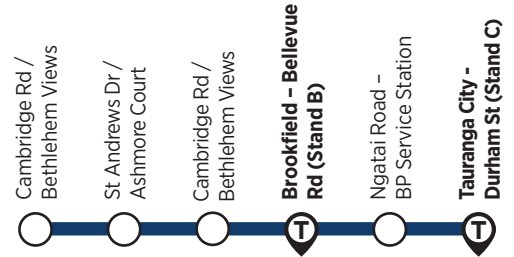

### Tauranga City to Cambridge Heights

### Cambridge Heights to Tauranga City

## Route description

**Outbound:** Durham St (Stand C), Spring St, Willow St, Brown St, Cameron Rd, Chapel St, Ngatai Rd, Queen Rd, Princess Rd, Windsor Rd, Bellevue Rd, Otūmoetai Rd, Cambridge Rd (Bethlehem Views).

**Inbound:** Cambridge Rd (Bethlehem Views), St Andrews Dr, Castlewold Dr, Sterling Gate Dr, Sterling Gate Dr, Cambridge Rd, Otūmoetai Rd, Bellevue Rd, Windsor Rd, Princess Rd, Queen Rd, Ngatai Rd, Chapel St, Cameron Rd, Harrington St, Durham St (Stand C).