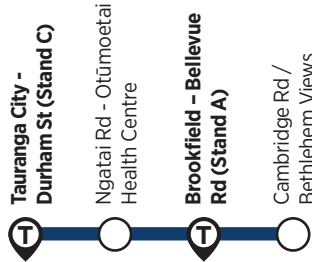

### Tauranga City to Cambridge Heights

### Cambridge Heights to Tauranga City

## Route description

**Outbound:** Durham St (Stand C), Spring St, Willow St, Brown St, Cameron Rd, Chapel St, Ngatai Rd, Queen Rd, Princess Rd, Windsor Rd, Bellevue Rd, Otūmoetai Rd, Cambridge Rd (Bethlehem Views).

**Inbound:** Cambridge Rd (Bethlehem Views), St Andrews Dr, Castlewold Dr, Sterling Gate Dr, Sterling Gate Dr, Cambridge Rd, Otūmoetai Rd, Bellevue Rd, Windsor Rd, Princess Rd, Queen Rd, Ngatai Rd, Chapel St, Cameron Rd, Harrington St, Durham St (Stand C).