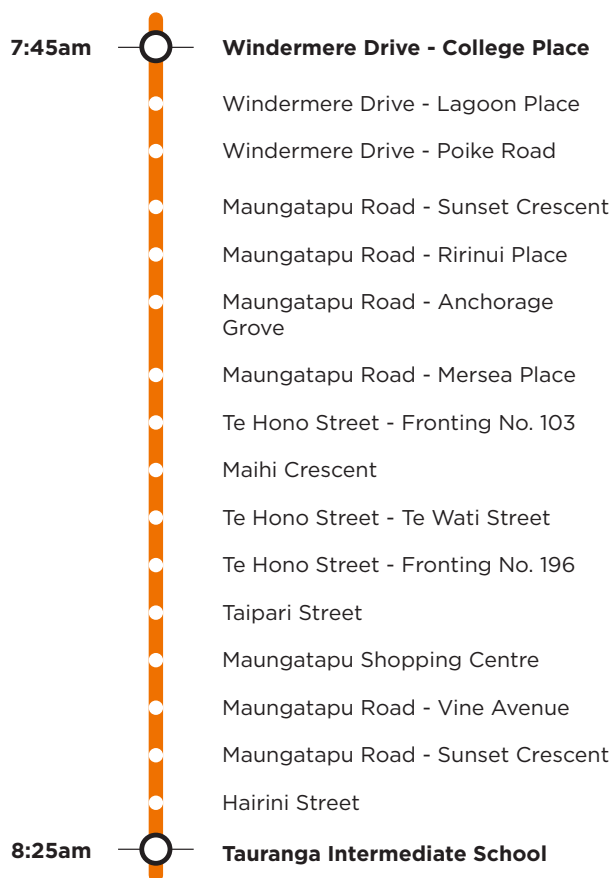

801a

Maungatapu/Ohauti Tauranga Intermediate

Operated by two vehicles

Morning route

Afternoon route

Route 801a is a Bayhopper school route, part of the dedicated school bus network for Tauranga, managed by Bay of Plenty Regional Council.

Only primary, intermediate and college students can travel on the school bus routes.

801a

Maungatapu/Ohauti Tauranga Intermediate

Morning route

Start Windermere Drive/College Place, Windermere Drive, SH29a, Maungatapu Rd, Taipari St, Te Hono St, Maihi Cres, Te Hono St, Taipari St, Maungatapu Rd, SH29A, Hairini Street, Turret Road, 15th Ave, Grace Rd, 18th Ave (Tga Intermediate)

Afternoon route

Tga Intermediate (18th Ave), Fraser St, 15th Ave, SH2a, Maungatapu Rd, Taipari St, Te Hono St, Maihi Cres, Te Hono St, Taipari St, Maungatapu Rd, SH29A, Windermere Drive to College Place.