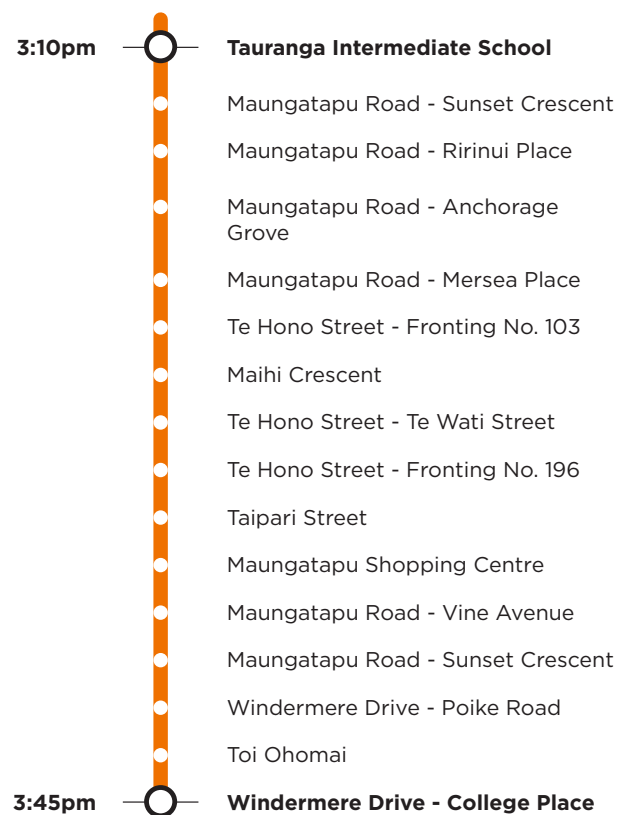

801a

Maungatapu/Ohauti Tauranga Intermediate

Operated by two vehicles

Morning route

Afternoon route

Route 801a is a Bayhopper school route, part of the dedicated school bus network for Tauranga, managed by Bay of Plenty Regional Council.

Only primary, intermediate and college students can travel on the school bus routes.

801a

Maungatapu/Ohauti Tauranga Intermediate

Morning route

Start Windermere Drive/College Place, Windermere Drive, SH29a, Maungatapu Rd, Taipari St, Te Hono St, Maihi Cres, Te Hono St, Taipari St, Maungatapu Rd, SH29A, Hairini Street, Turret Road, 15th Ave, Grace Rd, 18th Ave (Tga Intermediate)

Afternoon route

Tga Intermediate (18th Ave), Fraser St, 15th Ave, SH2a, Maungatapu Rd, Taipari St, Te Hono St, Maihi Cres, Te Hono St, Taipari St, Maungatapu Rd, SH29A, Windermere Drive to College Place.