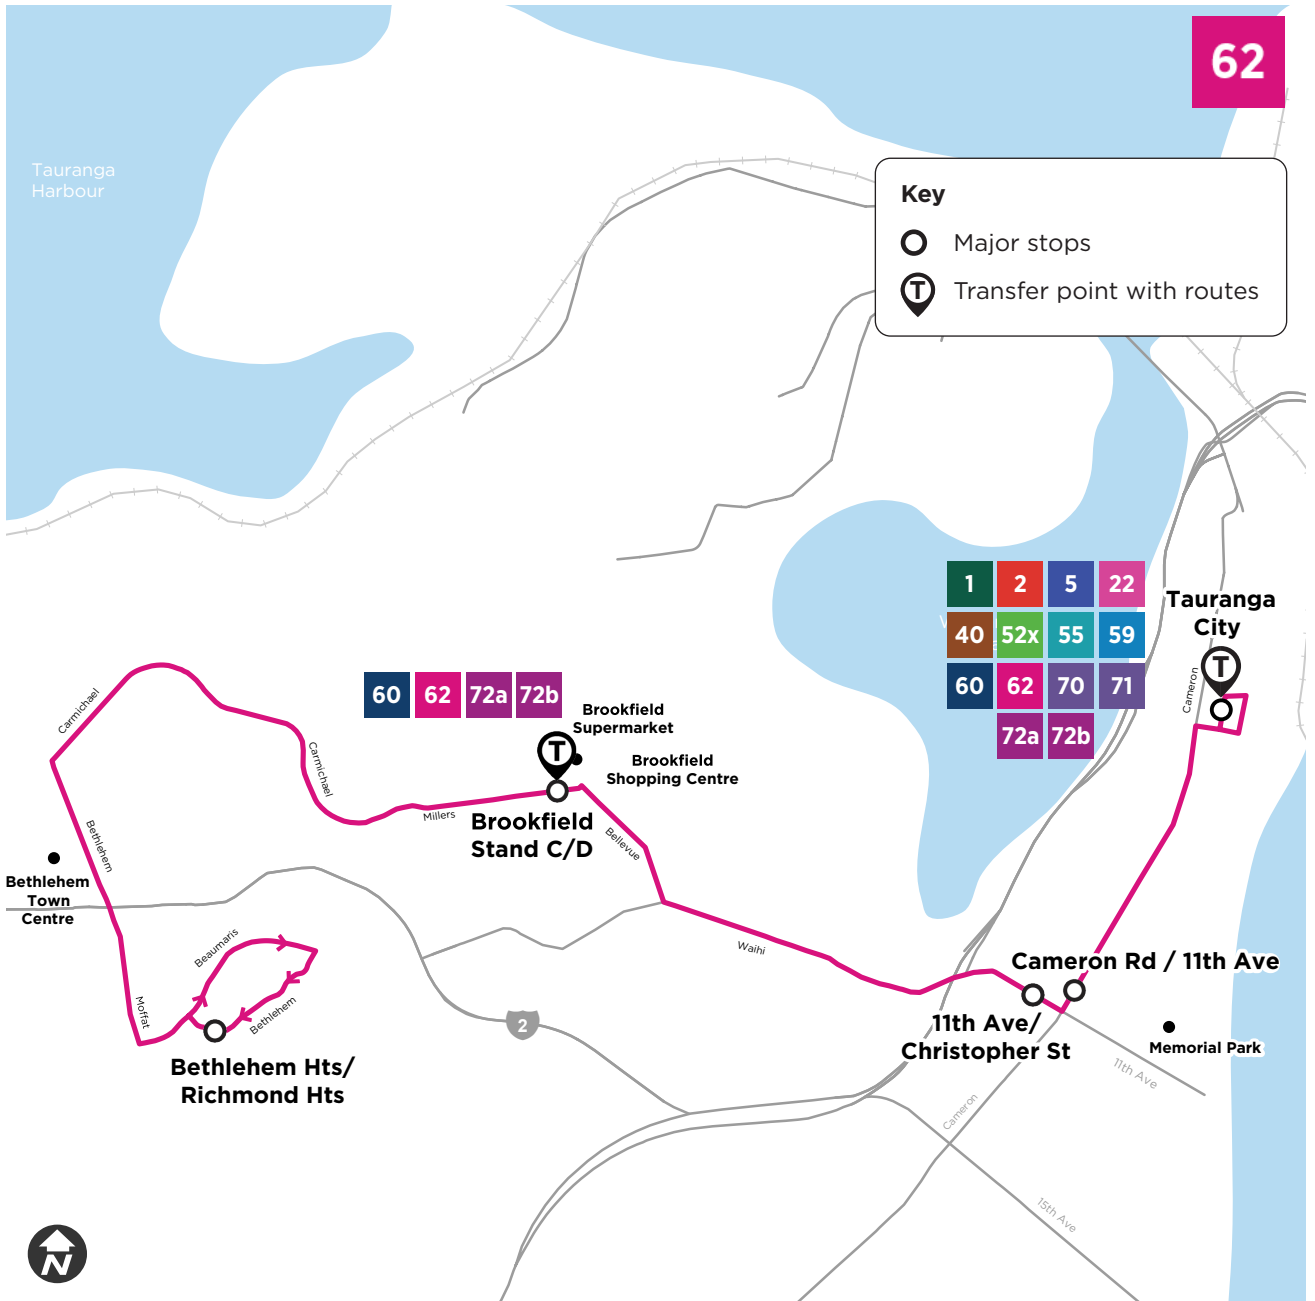

### Bethlehem to Tauranga City

Bethlehem Heights - Richmond Heights  
 Beaumaris Boulevard - Caernarvon Rise  
 Moffat Road - St Regis Way  
 Bethlehem Road - Cherry Way  
 Bethlehem Road - Opposite Westmoreland Rise  
 Carmichael Road - Tall Oaks Way  
 Carmichael Road - Opposite Bethlehem Country Club  
 Carmichael Road - St Michaels Avenue  
 Gordon Carmichael Reserve  
 Carmichael Road - Windover Rise  
 Millers Road - St Pauls Drive  
 Brookfield - Millers Road (Stand C)  
 Bellevue Road - Sutherland Road  
 Waihi Road - Judea Heights  
 Waihi Road - Churchill Road  
 Cameron Road - Eleventh Avenue  
 Cameron Road - The Warehouse  
 Cameron Road - Eighth Avenue - North  
 Cameron Road - Sixth Avenue  
 Cameron Road - Fourth Avenue North  
 Cameron Road - First Avenue  
 Waikato University - Durham Street  
 Tauranga City - Durham Street (Stand A)

## Route description

**Outbound:** Durham St (Stand B), Spring St, Grey St, Elizabeth St, Cameron Rd, Eleventh Ave, Waihi Rd, Bellevue Rd, Millers Rd, Carmichael Rd, Bethlehem Rd, Moffat Rd, Beaumaris Blvd, Bethlehem Heights to bus stop opp. Richmond Heights.