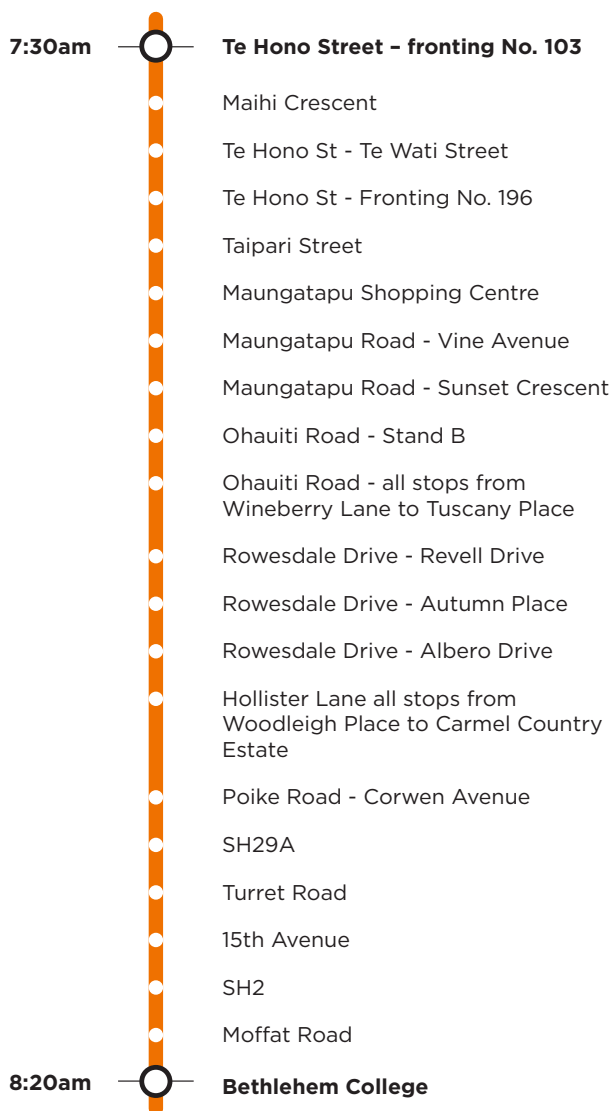

812

Maungatapu/Ohaiti Bethlehem College

Morning route

Afternoon route

Route 812 is a Bayhopper school route, part of the dedicated school bus network for Tauranga, managed by Bay of Plenty Regional Council.

Only primary, intermediate and college students can travel on the school bus routes.

812

Maungatapu/Ohaiti Bethlehem College

Morning route

Te Hono Street, Maihi Crescent, Te Hono Street, Taipari Street, Maungatapu Road, Welcome Bay Road, Ohaiti Road, Rowsdale Drive, Hollister Lane, Poike Rd, SH29A, Hairini Street, Turret Road, 15th Avenue, SH2, Moffat Road (Bethlehem College).

Afternoon route

Bethlehem College, Moffat Road, SH2, 15th Avenue, Turret Road, Maungatapu Road, Taipari Street, Te Hono Street, Maihi Crescent, Te Hono Street, Taipari Street, Maungatapu Road, Welcome Bay Road, Ohaiti Road, Rowsdale Drive, Hollister Lane, Poike Road.