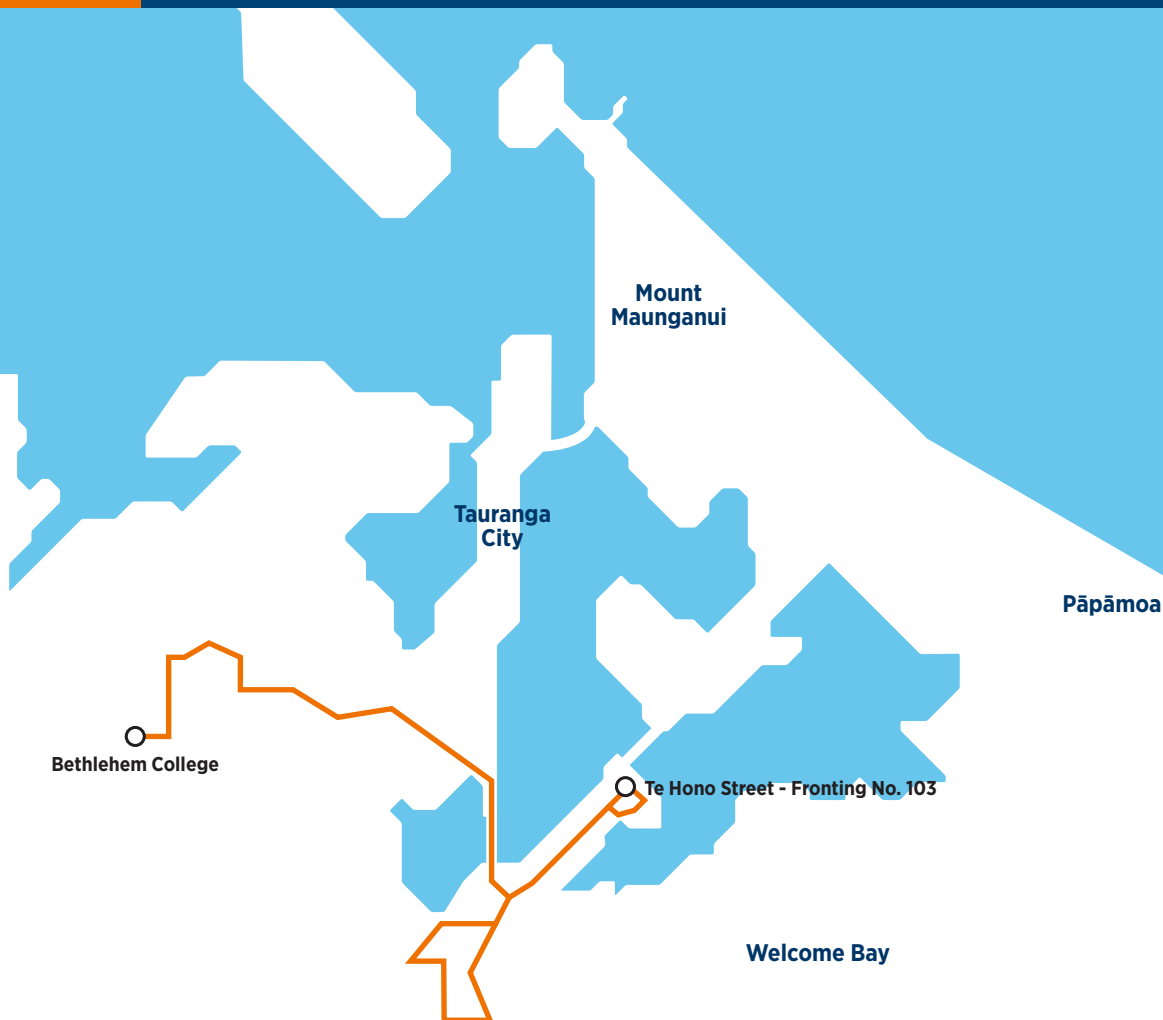

812

Maungatapu/Ohaiti Bethlehem College

Morning route

Afternoon route

Route 812 is a Bayhopper school route, part of the dedicated school bus network for Tauranga, managed by Bay of Plenty Regional Council.

Only primary, intermediate and college students can travel on the school bus routes.

812

Maungatapu/Ohaiti Bethlehem College

Morning route

Te Hono Street, Maihi Crescent, Te Hono Street, Taipari Street, Maungatapu Road, Welcome Bay Road, Ohaiti Road, Rowsdale Drive, Hollister Lane, Poike Rd, SH29A, Hairini Street, Turret Road, 15th Avenue, SH2, Moffat Road (Bethlehem College).

Afternoon route

Bethlehem College, Moffat Road, SH2, 15th Avenue, Turret Road, Maungatapu Road, Taipari Street, Te Hono Street, Maihi Crescent, Te Hono Street, Taipari Street, Maungatapu Road, Welcome Bay Road, Ohaiti Road, Rowsdale Drive, Hollister Lane, Poike Road.