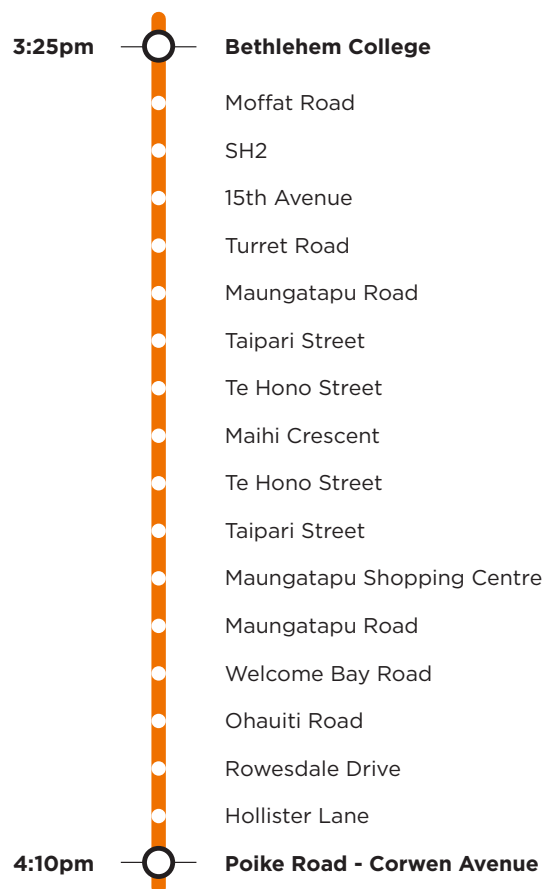

812

Maungatapu/Ohaiti Bethlehem College

Morning route

Afternoon route

Route 812 is a Bayhopper school route, part of the dedicated school bus network for Tauranga, managed by Bay of Plenty Regional Council.

Only primary, intermediate and college students can travel on the school bus routes.

812

Maungatapu/Ohaiti Bethlehem College

Morning route

Te Hono Street, Maihi Crescent, Te Hono Street, Taipari Street, Maungatapu Road, Welcome Bay Road, Ohaiti Road, Rowsdale Drive, Hollister Lane, Poike Rd, SH29A, Hairini Street, Turret Road, 15th Avenue, SH2, Moffat Road (Bethlehem College).

Afternoon route

Bethlehem College, Moffat Road, SH2, 15th Avenue, Turret Road, Maungatapu Road, Taipari Street, Te Hono Street, Maihi Crescent, Te Hono Street, Taipari Street, Maungatapu Road, Welcome Bay Road, Ohaiti Road, Rowsdale Drive, Hollister Lane, Poike Road.