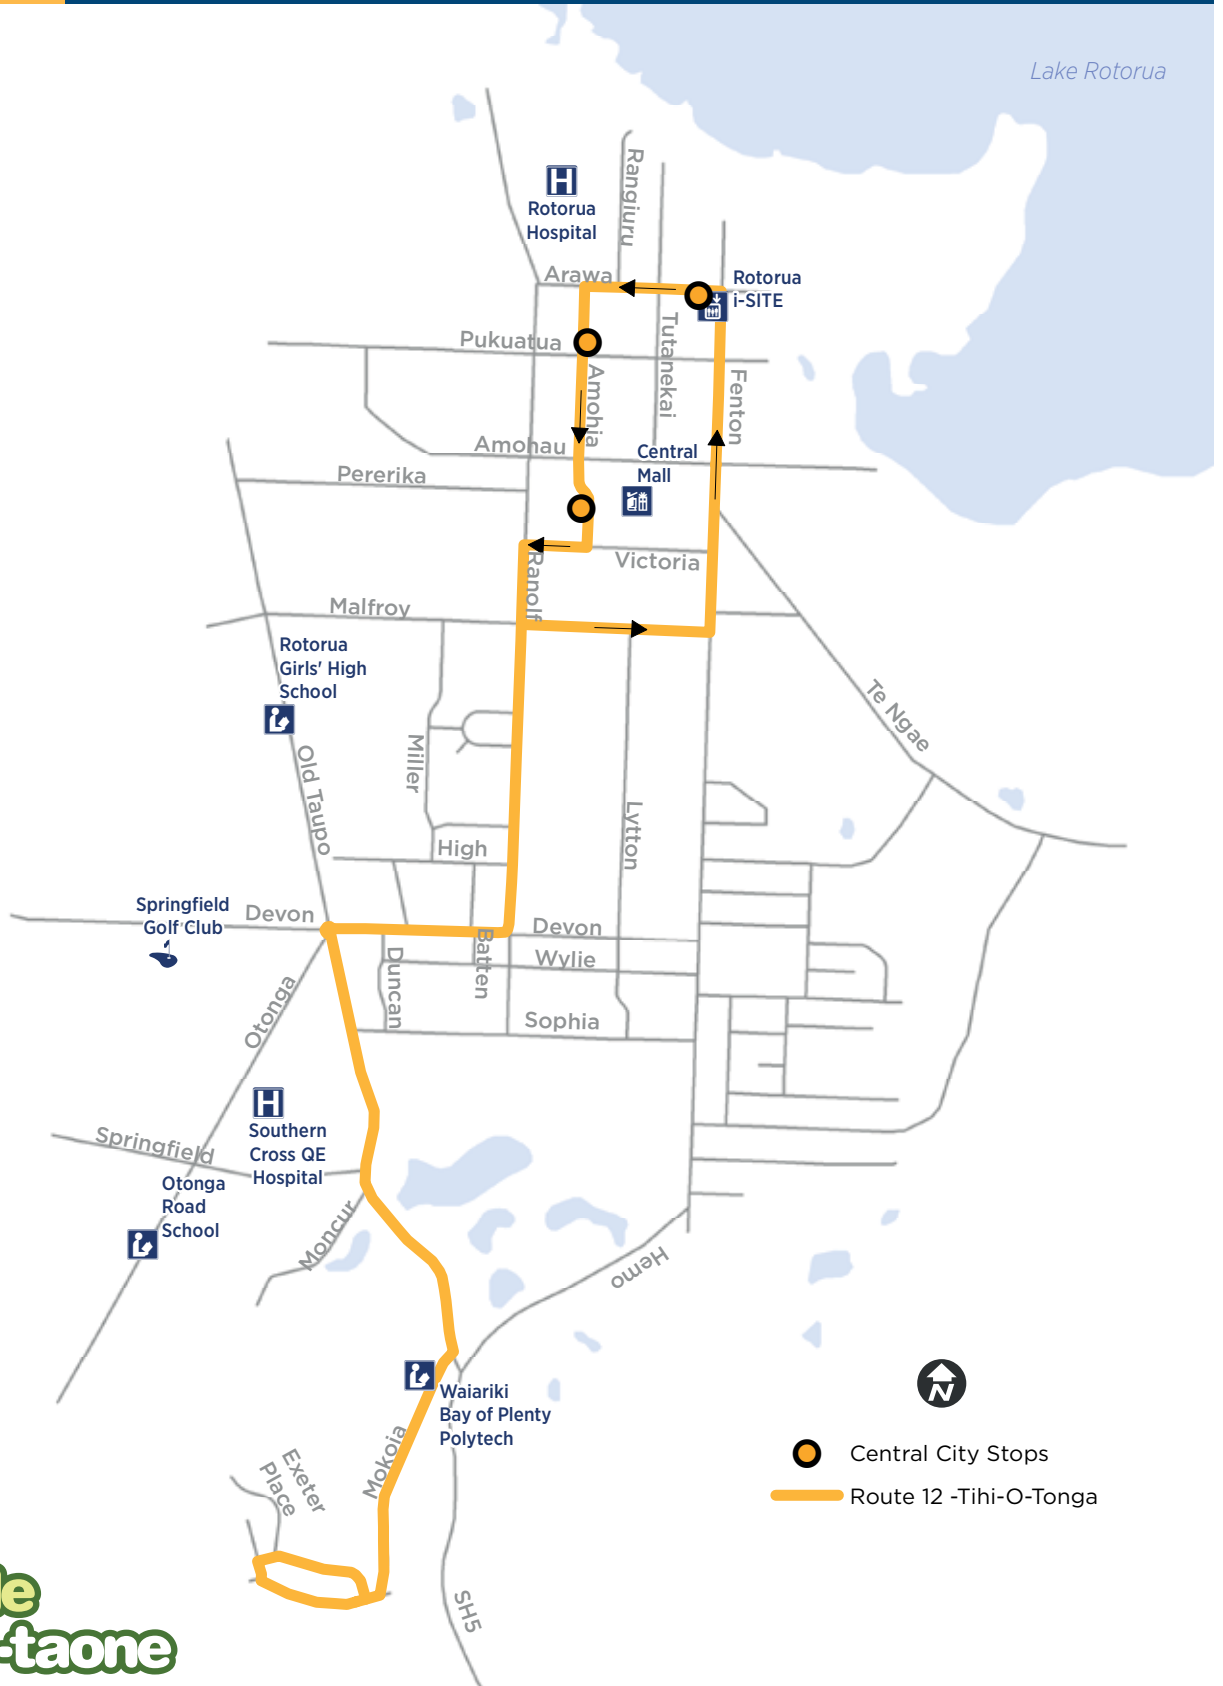

12

Tihi-O-Tonga via Glenholme and Polytech

cityride
eke-taone

See www.baybus.co.nz or phone
0800 4 BAY BUS (0800 4 229 28)
for more information

NZ TRANSPORT
AGENCY
WAKA KOTAHI

BAY OF PLENTY
REGIONAL COUNCIL
TOI MOANA