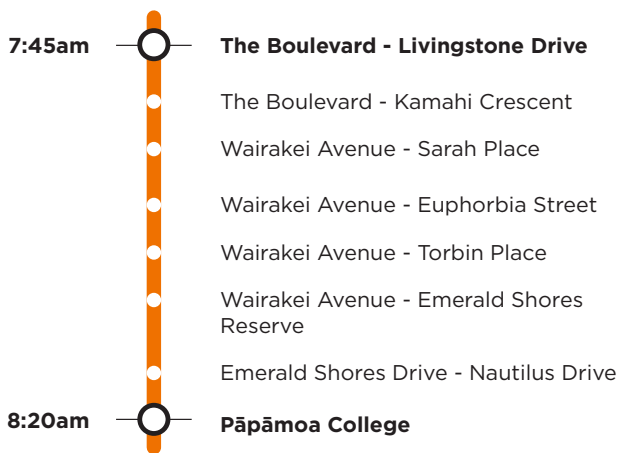

714

Pāpāmoa Pāpāmoa College

Operated by two vehicles

Morning route

Afternoon route

Route 714 is a Bayhopper school route, part of the dedicated school bus network for Tauranga, managed by Bay of Plenty Regional Council.

Only primary, intermediate and college students can travel on the school bus routes.

714

Pāpāmoa Pāpāmoa College

Morning route

Start intersection of The Boulevard / Livingstone Drive, The Boulevard, Golden Sands Drive, Wairakei Avenue, Emerald Shores Drive, Pāpāmoa Beach Road, Parton Road, Tara Road, Doncaster Drive (Pāpāmoa College).

Afternoon route

Doncaster Drive (Pāpāmoa College). Doncaster Drive, Tara Road, Parton Road, Pāpāmoa Beach Road, Emerald Shores Drive, Wairakei Avenue, Golden Sands Drive, The Boulevard to Livingstone Drive.