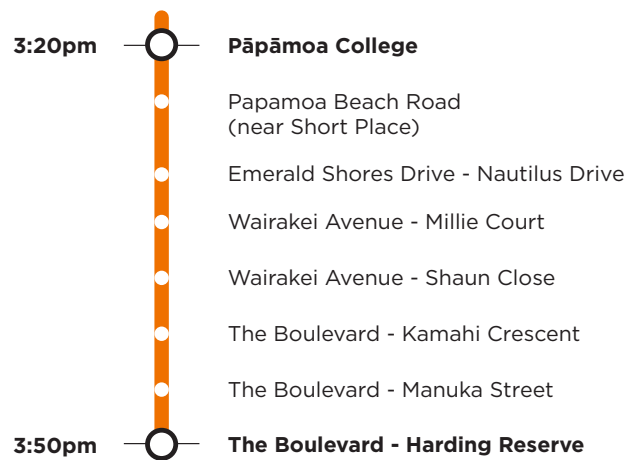

714

Pāpāmoa Pāpāmoa College

Operated by two vehicles

Morning route

Afternoon route

Route 714 is a Bayhopper school route, part of the dedicated school bus network for Tauranga, managed by Bay of Plenty Regional Council.

Only primary, intermediate and college students can travel on the school bus routes.

714

Pāpāmoa Pāpāmoa College

Morning route

Start intersection of The Boulevard / Livingstone Drive, The Boulevard, Golden Sands Drive, Wairakei Avenue, Emerald Shores Drive, Pāpāmoa Beach Road, Parton Road, Tara Road, Doncaster Drive (Pāpāmoa College).

Afternoon route

Doncaster Drive (Pāpāmoa College). Doncaster Drive, Tara Road, Parton Road, Pāpāmoa Beach Road, Emerald Shores Drive, Wairakei Avenue, Golden Sands Drive, The Boulevard to Livingstone Drive.