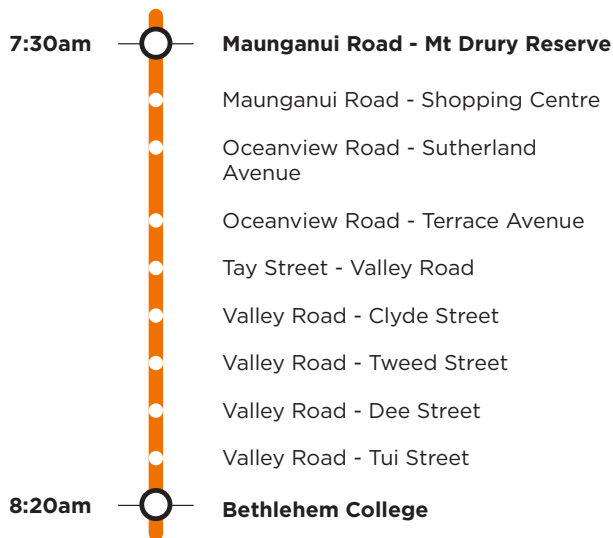

810b

Mount Maunganui Bethlehem College

Morning route

Afternoon route

Route 810b is a Bayhopper school route, part of the dedicated school bus network for Tauranga, managed by Bay of Plenty Regional Council.

Only primary, intermediate and college students can travel on the school bus routes.

810b

Mount Maunganui Bethlehem College

Morning route

Start Maunganui Road at Mt Drury, Maunganui Road, Banks Ave, Oceanview Road, Tay Street, Valley Road, Golf Road, Hewletts Road, SH2, Moffat Road (Bethlehem College).

Afternoon route

Bethlehem College, Moffat Road, SH2, Hewletts Road, Totara Street, Rata Street, Maunganui Road, Salisbury Avenue, The Mall, Adams Avenue, Maunganui Road, Banks Avenue, Oceanview Road, Tay Street, Valley Road to Golf Road.