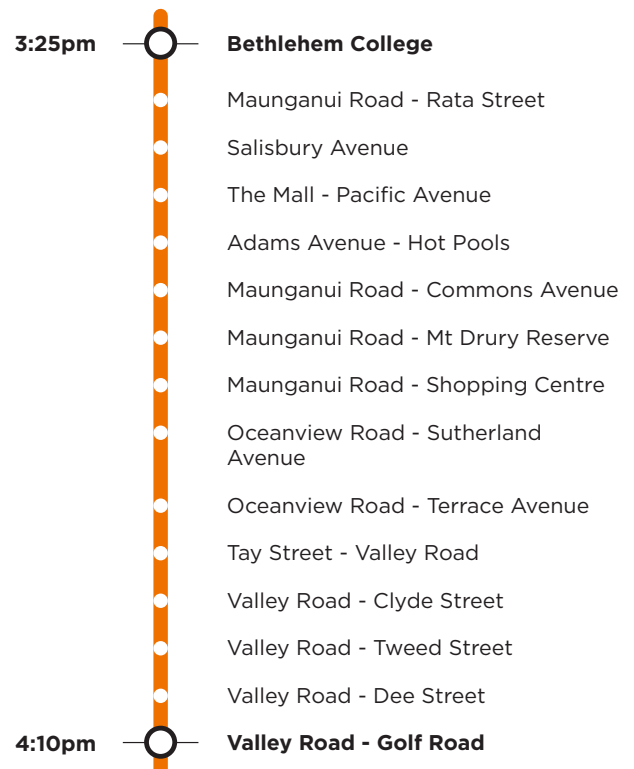

810b

Mount Maunganui Bethlehem College

Morning route

Afternoon route

Route 810b is a Bayhopper school route, part of the dedicated school bus network for Tauranga, managed by Bay of Plenty Regional Council.

Only primary, intermediate and college students can travel on the school bus routes.

810b

Mount Maunganui Bethlehem College

Morning route

Start Maunganui Road at Mt Drury, Maunganui Road, Banks Ave, Oceanview Road, Tay Street, Valley Road, Golf Road, Hewletts Road, SH2, Moffat Road (Bethlehem College).

Afternoon route

Bethlehem College, Moffat Road, SH2, Hewletts Road, Totara Street, Rata Street, Maunganui Road, Salisbury Avenue, The Mall, Adams Avenue, Maunganui Road, Banks Avenue, Oceanview Road, Tay Street, Valley Road to Golf Road.