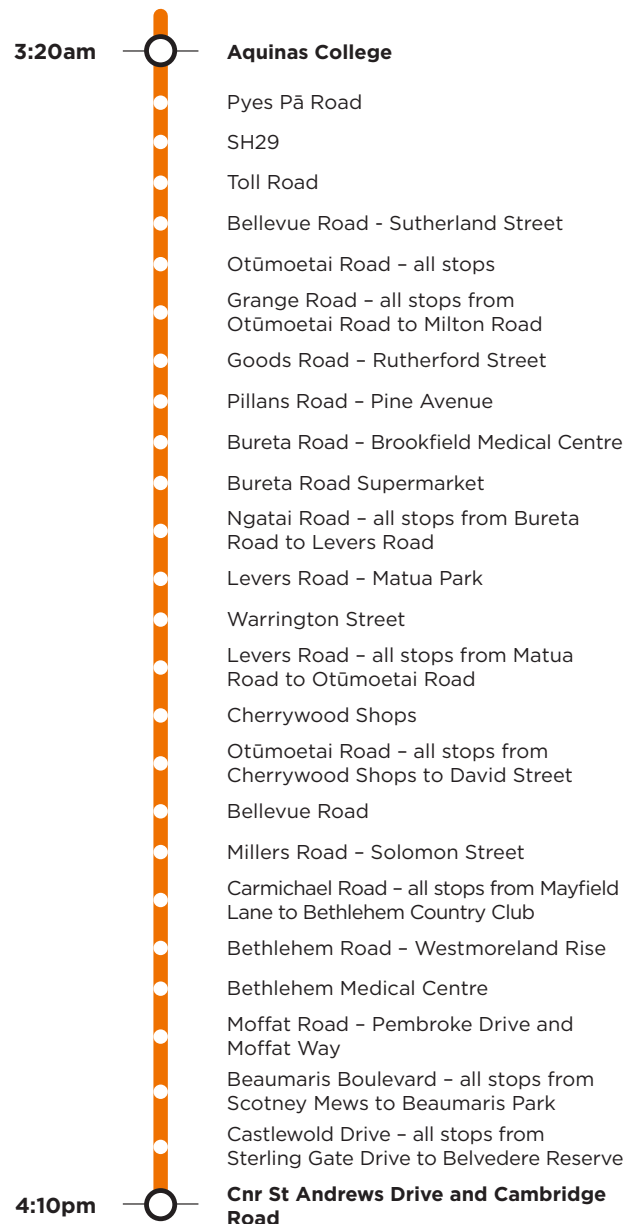

#### Morning route

#### Afternoon route

**Route 702** is a Bayhopper school route, part of the dedicated school bus network for Tauranga, managed by Bay of Plenty Regional Council.

Only primary, intermediate and college students can travel on the school bus routes.

#### Morning route

Start Waihi Road / Birch Ave, Bellevue Road, Otūmoetai Road, Grange Road, Milton Road, Goods Road, Pillans Road, Pine Avenue, Seaview Road, Bureta Road, Ngatai Road, Otūmoetai Road, Levers Road, Tilby Drive, Warrington Street, Matua Road, Levers Road, Otūmoetai Road, Bellevue Road, Millers Road, Carmichael Road, Bethlehem Road, Moffat Road, Beaumaris Blvd, Sterling Gate Dr, Castlewold Dr, St Andrews Dr, Cambridge Road, SH29, Pyes Pa Road, Aquinas College.

#### Afternoon route

Aquinas College, Pyes Pa Road, SH29, Toll Road, Waihi Road, Bellevue Road, Otūmoetai Road, Grange Road, Goods Road, Pillans Road, Pine Avenue, Bureta Road, Ngatai Road, Levers Road, Tilby Drive, Warrington Street, Matua Road, Levers Road, Otūmoetai Road, Bellevue Road, Millers Road, Carmichael Road, Bethlehem Road, Moffat Road, Beaumaris Blvd, Sterling Gate Dr, Cambridge Road (finish at cnr St Andrews Dr and Cambridge Road).