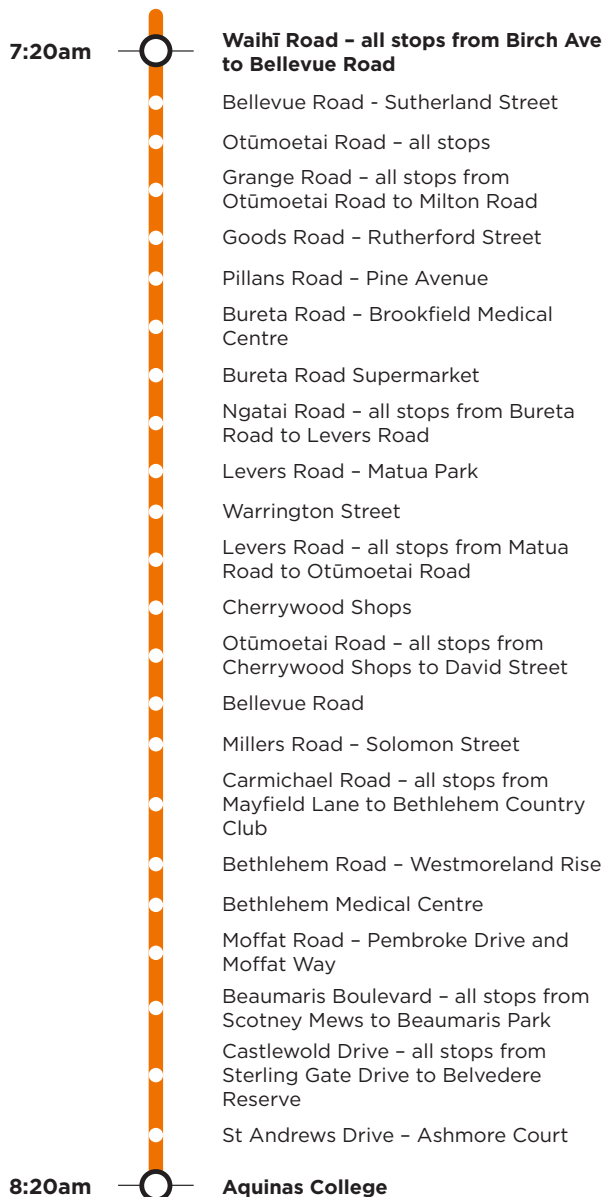

#### Morning route

#### Afternoon route

**Route 702** is a Bayhopper school route, part of the dedicated school bus network for Tauranga, managed by Bay of Plenty Regional Council.

Only primary, intermediate and college students can travel on the school bus routes.

#### Morning route

Start Waihi Road / Birch Ave, Bellevue Road, Otūmoetai Road, Grange Road, Milton Road, Goods Road, Pillans Road, Pine Avenue, Seaview Road, Bureta Road, Ngatai Road, Otūmoetai Road, Levers Road, Tilby Drive, Warrington Street, Matua Road, Levers Road, Otūmoetai Road, Bellevue Road, Millers Road, Carmichael Road, Bethlehem Road, Moffat Road, Beaumaris Blvd, Sterling Gate Dr, Castlewold Dr, St Andrews Dr, Cambridge Road, SH29, Pyes Pa Road, Aquinas College.

#### Afternoon route

Aquinas College, Pyes Pa Road, SH29, Toll Road, Waihi Road, Bellevue Road, Otūmoetai Road, Grange Road, Goods Road, Pillans Road, Pine Avenue, Bureta Road, Ngatai Road, Levers Road, Tilby Drive, Warrington Street, Matua Road, Levers Road, Otūmoetai Road, Bellevue Road, Millers Road, Carmichael Road, Bethlehem Road, Moffat Road, Beaumaris Blvd, Sterling Gate Dr, Cambridge Road (finish at cnr St Andrews Dr and Cambridge Road).