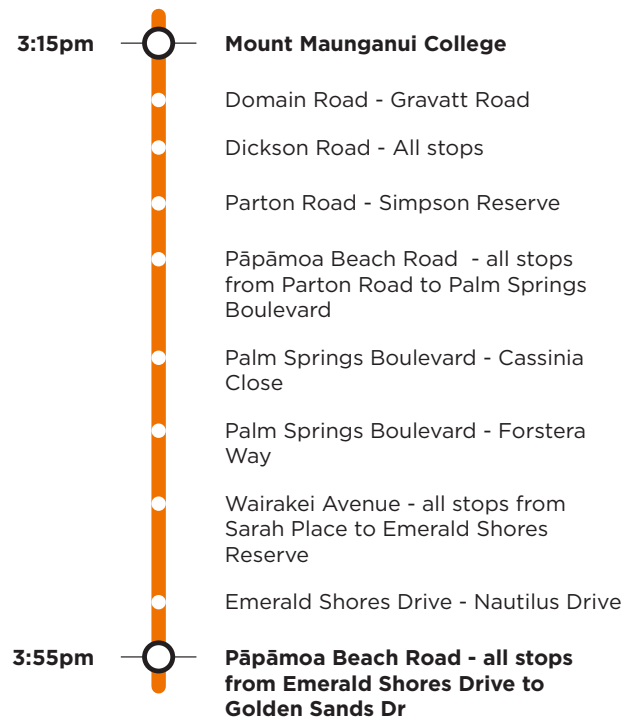

#### Morning route

#### Afternoon route

**Route 710a** is a Bayhopper school route, part of the dedicated school bus network for Tauranga, managed by Bay of Plenty Regional Council.

Only primary, intermediate and college students can travel on the school bus routes.

#### Morning route

Start at #71 Palm Springs Boulevard, The Boulevard, Golden Sands Drive, Wairakei Avenue, Emerald Shores Drive, Pāpāmoa Beach Road, Parton Road, Dickson Road, Domain Road, Gravatt Road, Evans Road, Grenada Street, Girven Road, Farm Street, Concord Avenue, Links Avenue, Golf Road, Oceanbeach Road, Tweed Street, Maunganui Road to Mt College.

#### Afternoon route

Mt College, Maunganui Road, SH2, Domain Road, Dickson Road, Pāpāmoa Beach Road, Palm Springs Boulevard, The Boulevard, Golden Sands Drive, Wairakei Avenue, Emerald Shores Drive, Pāpāmoa Beach Road.