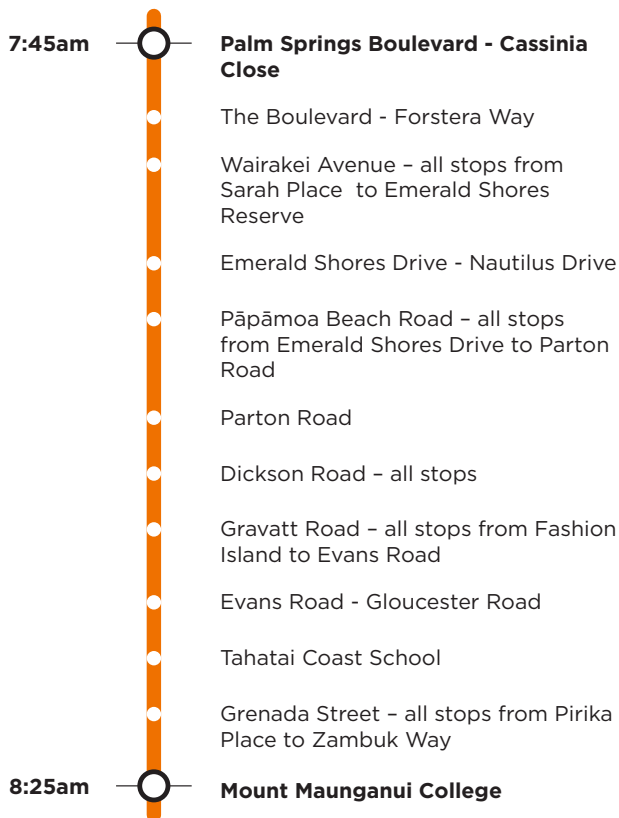

### Pāpāmoa East Mount Maunganui College

#### Afternoon route

**Route 710a** is a Bayhopper school route, part of the dedicated school bus network for Tauranga, managed by Bay of Plenty Regional Council.

Only primary, intermediate and college students can travel on the school bus routes.

#### Morning route

Start at #71 Palm Springs Boulevard, The Boulevard, Golden Sands Drive, Wairakei Avenue, Emerald Shores Drive, Pāpāmoa Beach Road, Parton Road, Dickson Road, Domain Road, Gravatt Road, Evans Road, Grenada Street, Girven Road, Farm Street, Concord Avenue, Links Avenue, Golf Road, Oceanbeach Road, Tweed Street, Maunganui Road to Mt College.

#### Afternoon route

Mt College, Maunganui Road, SH2, Domain Road, Dickson Road, Pāpāmoa Beach Road, Palm Springs Boulevard, The Boulevard, Golden Sands Drive, Wairakei Avenue, Emerald Shores Drive, Pāpāmoa Beach Road.