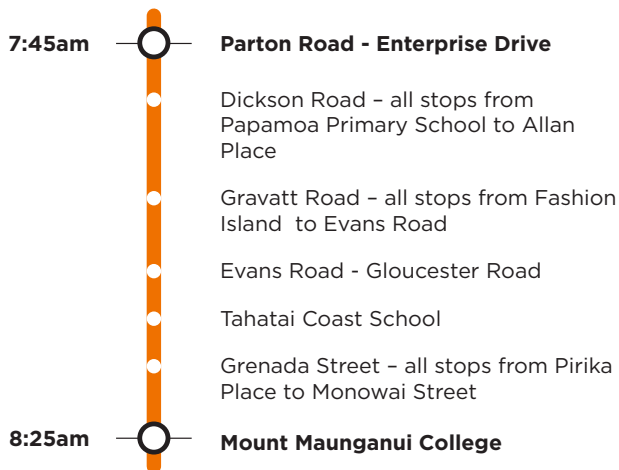

#### Morning route

#### Afternoon route

One vehicle will start at 3:15pm and the other will start at 3:25pm

**Route 712a** is a Bayhopper school route, part of the dedicated school bus network for Tauranga, managed by Bay of Plenty Regional Council.

#### Morning route

Start Parton Road, Dickson Road, Domain Road, Gravatt Road, Evans Road, Grenada Street, Girven Road, Farm Street, Concord Avenue, Links Avenue, Golf Road, Oceanbeach Road, Tweed Street and Maunganui Road to Mt Maunganui College.

#### Afternoon route

Mt College, Maunganui Road, Concord Avenue, Farm Street, Girven Road, Grenada Street, Evans Road, Gravatt Road, Domain Road, Dickson Road, Parton Road.