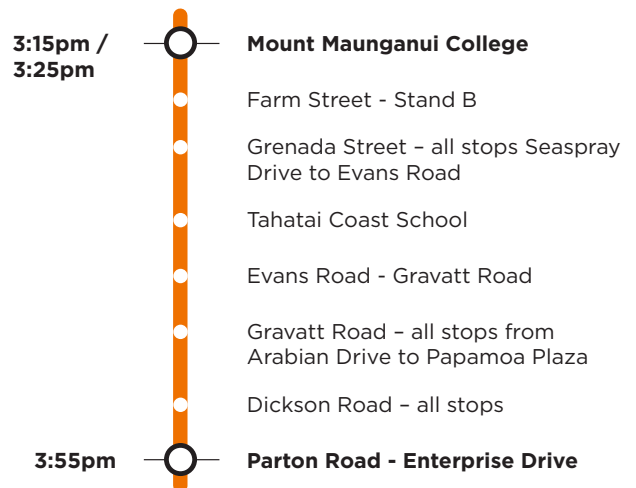

#### Morning route

#### Afternoon route

One vehicle will start at 3:15pm and the other will start at 3:25pm

**Route 712a** is a Bayhopper school route, part of the dedicated school bus network for Tauranga, managed by Bay of Plenty Regional Council.

#### Morning route

Start Parton Road, Dickson Road, Domain Road, Gravatt Road, Evans Road, Grenada Street, Girven Road, Farm Street, Concord Avenue, Links Avenue, Golf Road, Oceanbeach Road, Tweed Street and Maunganui Road to Mt Maunganui College.

#### Afternoon route

Mt College, Maunganui Road, Concord Avenue, Farm Street, Girven Road, Grenada Street, Evans Road, Gravatt Road, Domain Road, Dickson Road, Parton Road.