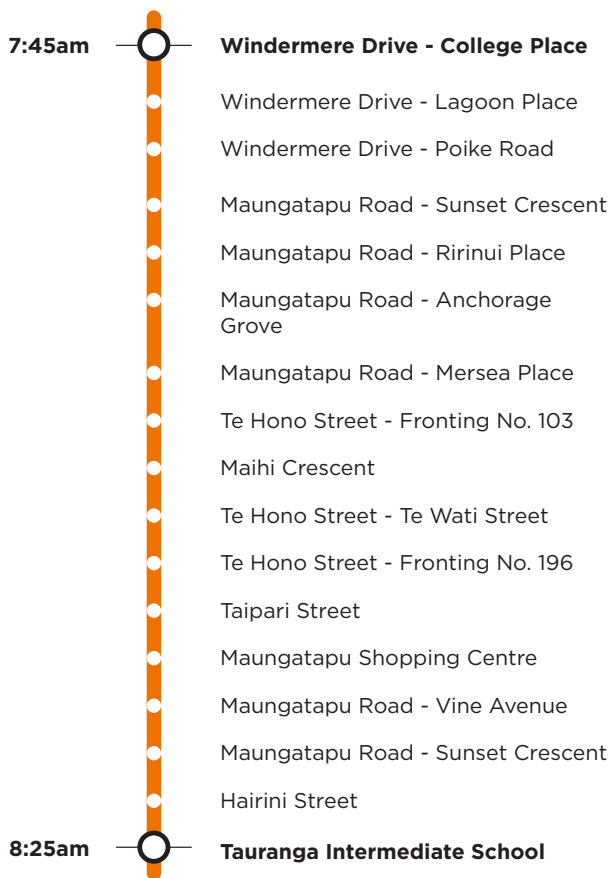

801a

Maungatapu/Ohauti Tauranga Intermediate

Operated by two vehicles

Morning route

Afternoon route

Route 801a is a Bayhopper school route, part of the dedicated school bus network for Tauranga, managed by Bay of Plenty Regional Council.

Only primary, intermediate and college students can travel on the school bus routes.

801a

Maungatapu/Ohauti Tauranga Intermediate

Morning route

Start Windermere Drive/College Place, Windermere Drive, SH29a, Maungatapu Rd, Taipari St, Te Hono St, Maihi Cres, Te Hono St, Taipari St, Maungatapu Rd, SH29A, Hairini Street, Turret Road, 15th Ave, Grace Rd, 18th Ave (Tga Intermediate)

Afternoon route

Tga Intermediate (18th Ave), Fraser St, 15th Ave, SH2a, Maungatapu Rd, Taipari St, Te Hono St, Maihi Cres, Te Hono St, Taipari St, Maungatapu Rd, SH29A, Windermere Drive to College Place.