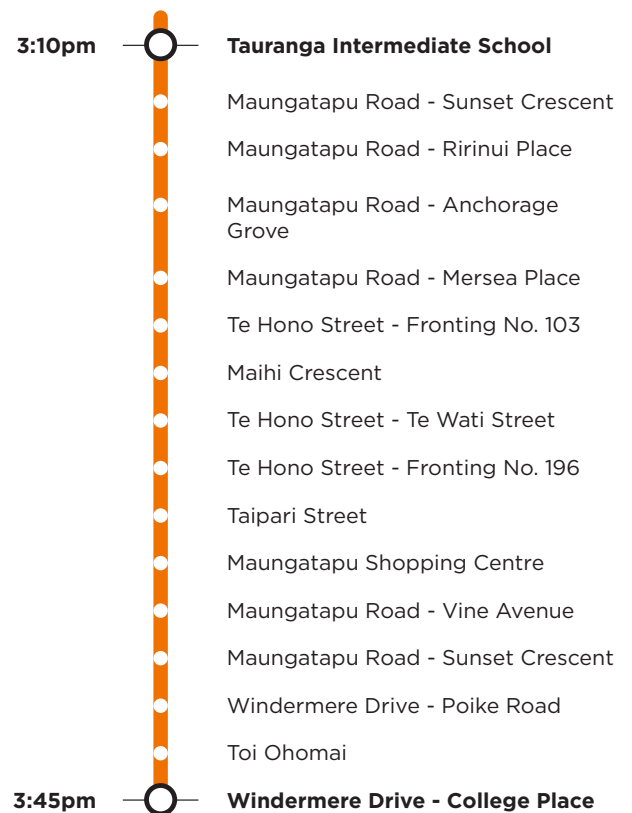

801a

Maungatapu/Ohauti Tauranga Intermediate

Operated by two vehicles

Morning route

Afternoon route

Route 801a is a Bayhopper school route, part of the dedicated school bus network for Tauranga, managed by Bay of Plenty Regional Council.

Only primary, intermediate and college students can travel on the school bus routes.

801a

Maungatapu/Ohauti Tauranga Intermediate

Morning route

Start Windermere Drive/College Place, Windermere Drive, SH29a, Maungatapu Rd, Taipari St, Te Hono St, Maihi Cres, Te Hono St, Taipari St, Maungatapu Rd, SH29A, Hairini Street, Turret Road, 15th Ave, Grace Rd, 18th Ave (Tga Intermediate)

Afternoon route

Tga Intermediate (18th Ave), Fraser St, 15th Ave, SH2a, Maungatapu Rd, Taipari St, Te Hono St, Maihi Cres, Te Hono St, Taipari St, Maungatapu Rd, SH29A, Windermere Drive to College Place.