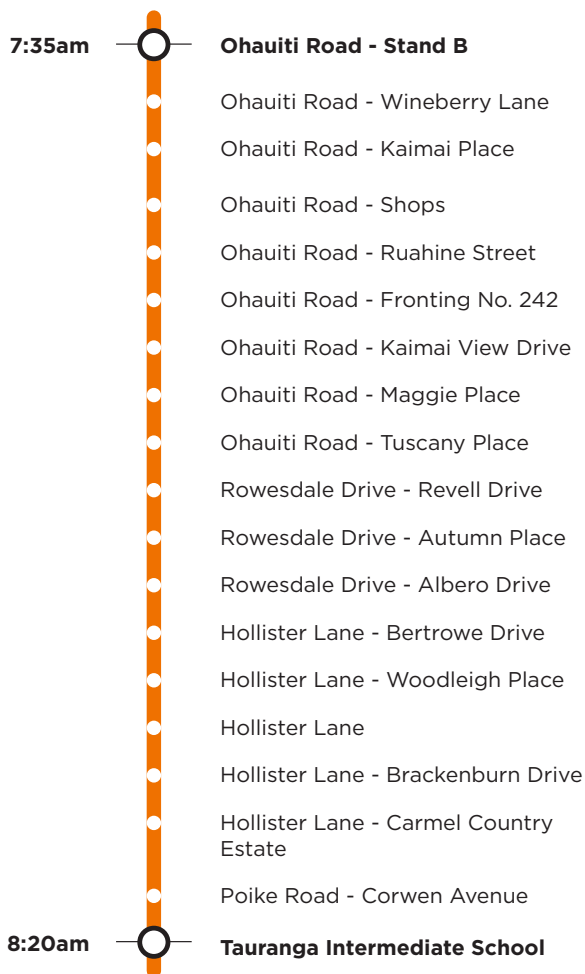

802a

Ohaiti Tauranga Intermediate

Operated by two vehicles

Morning route

Afternoon route

Route 802a is a Bayhopper school route, part of the dedicated school bus network for Tauranga, managed by Bay of Plenty Regional Council.

Only primary, intermediate and college students can travel on the school bus routes.

802a

Ohaiti Tauranga Intermediate

Morning route

Cnr. Welcome Bay Road / Ohaiti Road, Ohaiti Road, Rowsdale Road, Hollister Lane, Poike Road, SH29A, Hairini Street, Turret Road, 15th Avenue, Grace Avenue, 18th Avenue, Tauranga Intermediate.

Afternoon route

Tauranga Intermediate, 18th Avenue, Fraser Street, 15th Avenue, Turret Road, Welcome Bay Road, Ohaiti Road, Rowsdale Road, Hollister Lane, Poike Road, SH29A.