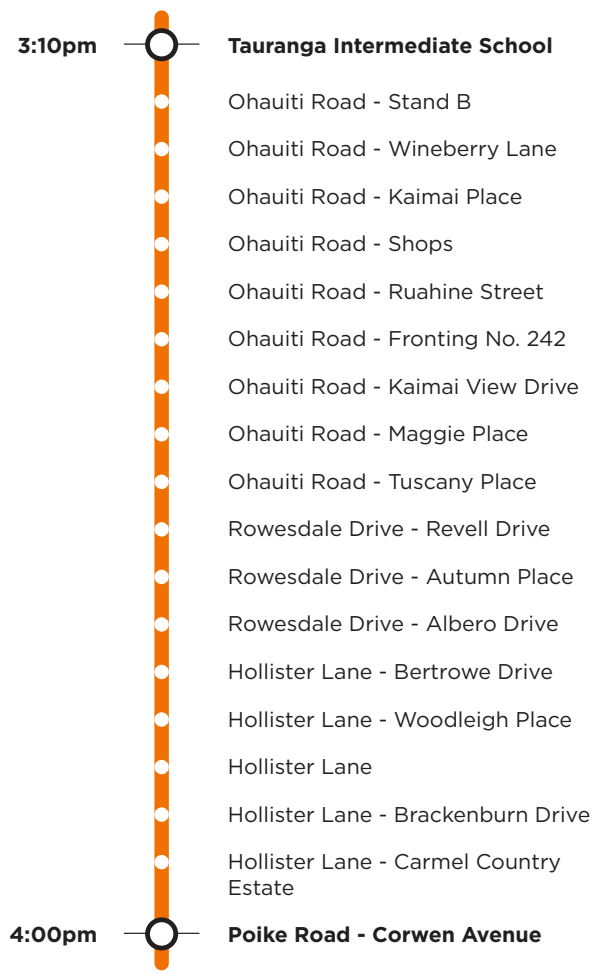

802a

Ohaiti Tauranga Intermediate

Operated by two vehicles

Morning route

Afternoon route

Route 802a is a Bayhopper school route, part of the dedicated school bus network for Tauranga, managed by Bay of Plenty Regional Council.

Only primary, intermediate and college students can travel on the school bus routes.

802a

Ohaiti Tauranga Intermediate

Morning route

Cnr. Welcome Bay Road / Ohaiti Road, Ohaiti Road, Rowsdale Road, Hollister Lane, Poike Road, SH29A, Hairini Street, Turret Road, 15th Avenue, Grace Avenue, 18th Avenue, Tauranga Intermediate.

Afternoon route

Tauranga Intermediate, 18th Avenue, Fraser Street, 15th Avenue, Turret Road, Welcome Bay Road, Ohaiti Road, Rowsdale Road, Hollister Lane, Poike Road, SH29A.