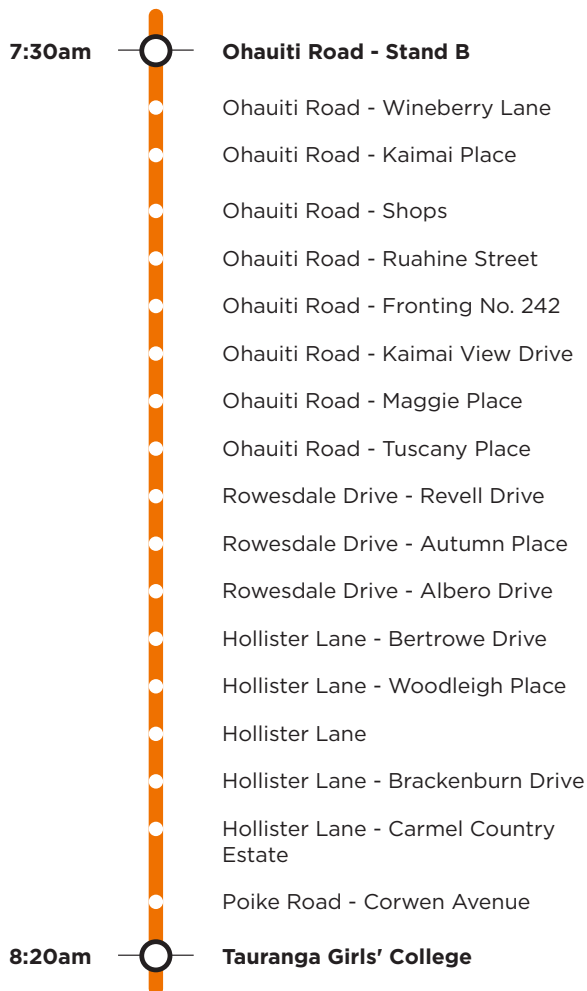

802b

Ohaiti Tauranga Girls' College

Morning route

Afternoon route

Route 802b is a Bayhopper school route, part of the dedicated school bus network for Tauranga, managed by Bay of Plenty Regional Council.

Only primary, intermediate and college students can travel on the school bus routes.

802b

Ohaiti Tauranga Girls' College

Morning route

Cnr. Welcome Bay Road / Ohaiti Road, Ohaiti Road, Rowsdale Road, Hollister Lane, Poike Road, SH29A, Oropi Road, Fraser Street, Courtney Road, 22nd Avenue, Tauranga Girls' College.

Afternoon route

Tauranga Girls' College (22nd Avenue), Courtney Road, Fraser Street, 15th Avenue, Turret Road, SH2A, Welcome Bay Road, Ohaiti Road, Poike Road, Rowsdale Drive, Hollister Lane to end.