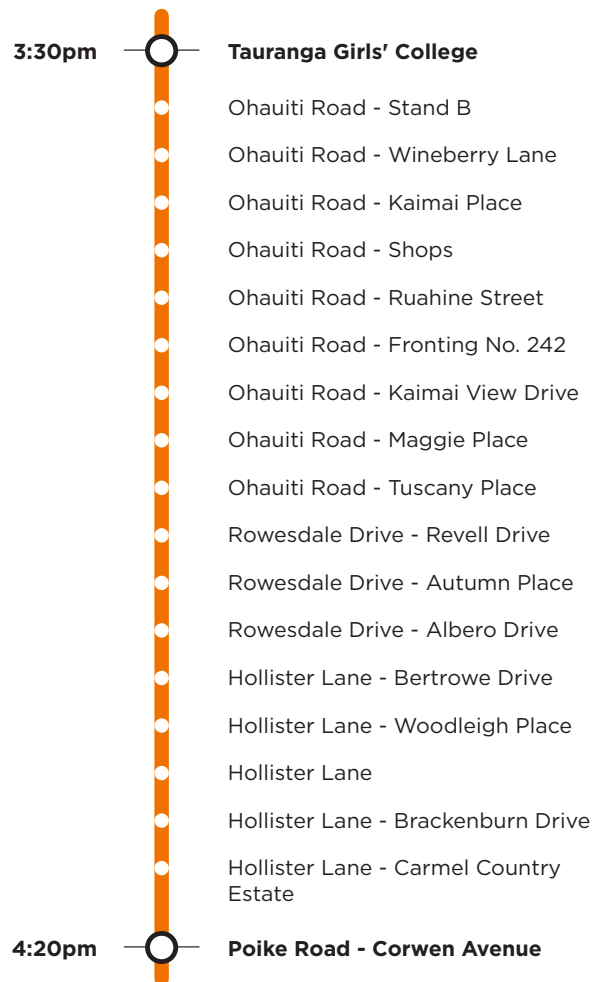

802b

Ohaiti Tauranga Girls' College

Morning route

Afternoon route

Route 802b is a Bayhopper school route, part of the dedicated school bus network for Tauranga, managed by Bay of Plenty Regional Council.

Only primary, intermediate and college students can travel on the school bus routes.

802b

Ohaiti Tauranga Girls' College

Morning route

Cnr. Welcome Bay Road / Ohaiti Road, Ohaiti Road, Rowsdale Road, Hollister Lane, Poike Road, SH29A, Oropi Road, Fraser Street, Courtney Road, 22nd Avenue, Tauranga Girls' College.

Afternoon route

Tauranga Girls' College (22nd Avenue), Courtney Road, Fraser Street, 15th Avenue, Turret Road, SH2A, Welcome Bay Road, Ohaiti Road, Poike Road, Rowsdale Drive, Hollister Lane to end.