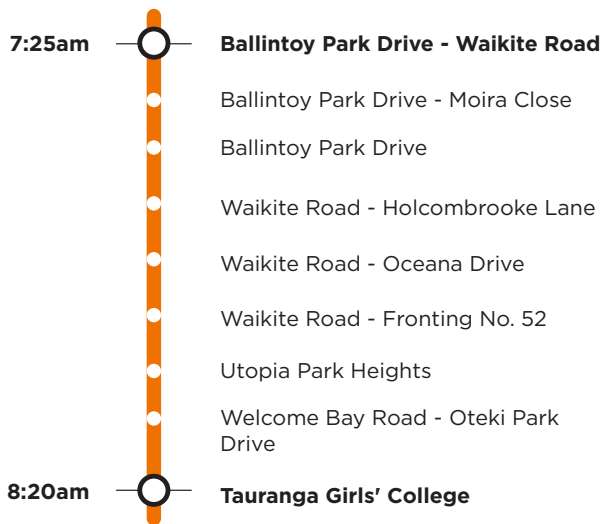

803b

Welcome Bay Tauranga Girls' College

Morning route

Afternoon route

Route 803b is a Bayhopper school route, part of the dedicated school bus network for Tauranga, managed by Bay of Plenty Regional Council.

Only primary, intermediate and college students can travel on the school bus routes.

803b

Welcome Bay Tauranga Girls' College

Morning route

Start Ballintoy Park Drive/Waikite Road corner. Ballintoy Park Drive (loop), Waikite Road, Welcome Bay Road, Hairini Street, Turret Road, 15th Avenue, Cameron Road, 22nd Avenue (Tga Girls' College).

Afternoon route

Tauranga Girls' College (bus bay), Cameron Road, 15th Avenue, SH2A, Welcome Bay Road, Waikite Road, Ballintoy Park Drive (loop).