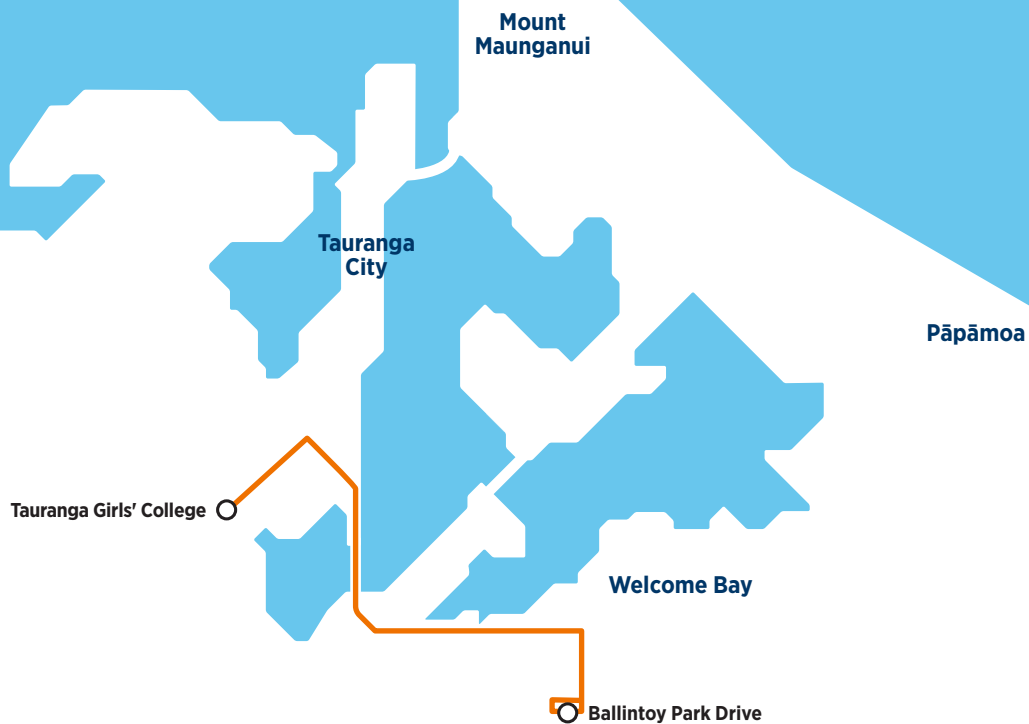

803b

Welcome Bay Tauranga Girls' College

Morning route

Afternoon route

Route 803b is a Bayhopper school route, part of the dedicated school bus network for Tauranga, managed by Bay of Plenty Regional Council.

Only primary, intermediate and college students can travel on the school bus routes.

803b

Welcome Bay Tauranga Girls' College

Morning route

Start Ballintoy Park Drive/Waikite Road corner. Ballintoy Park Drive (loop), Waikite Road, Welcome Bay Road, Hairini Street, Turret Road, 15th Avenue, Cameron Road, 22nd Avenue (Tga Girls' College).

Afternoon route

Tauranga Girls' College (bus bay), Cameron Road, 15th Avenue, SH2A, Welcome Bay Road, Waikite Road, Ballintoy Park Drive (loop).