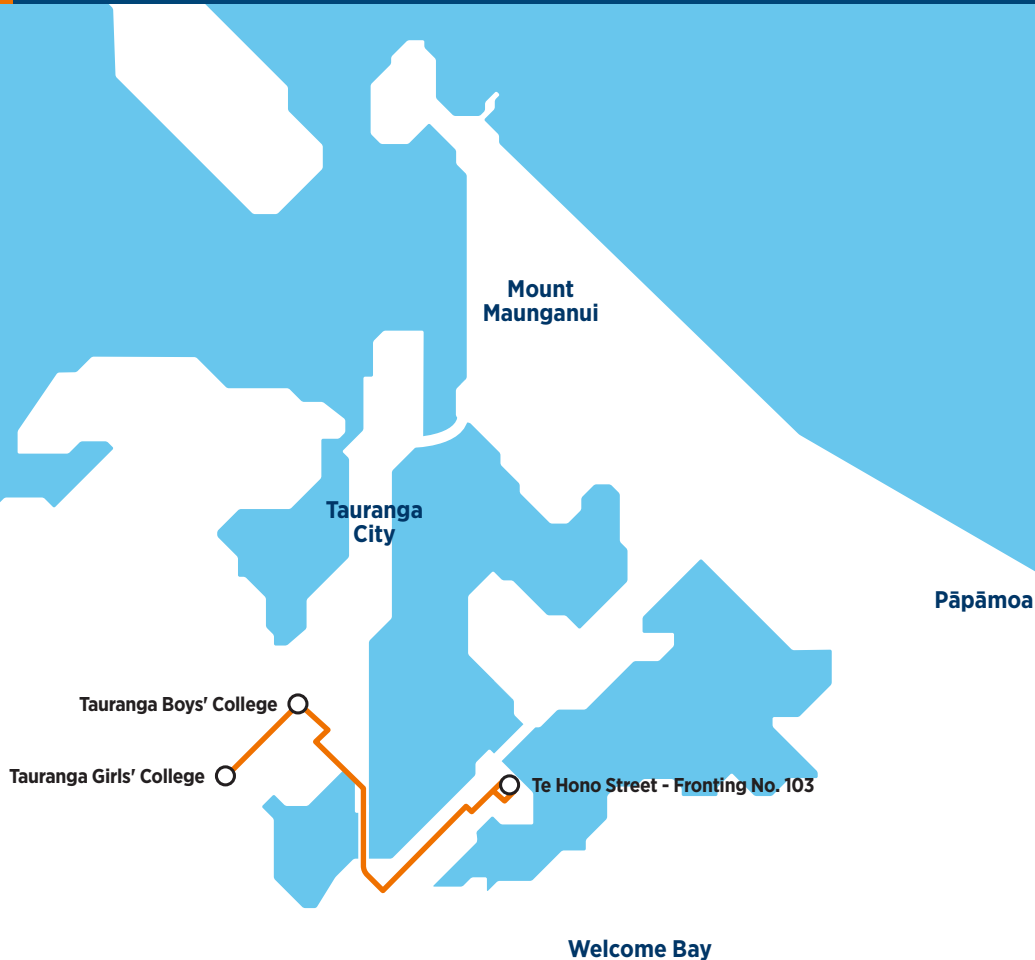

805

Maungatapu

Tauranga Boys' College/Tauranga Girls' College

Morning route

Afternoon route

Route 805 is a Bayhopper school route, part of the dedicated school bus network for Tauranga, managed by Bay of Plenty Regional Council.

Only primary, intermediate and college students can travel on the school bus routes.

805

Maungatapu

Tauranga Boys' College/Tauranga Girls' College

Morning route

Start 103 Te Hono Street. Te Hono Street, Maihi Crescent, Te Hono Street, Taipari Street, Maungatapu Road, SH29A, Hairini Street, Turret Road, 15th Avenue, Fraser Street, 13th Avenue (Tga Boys' College), Cameron Road, 22nd Avenue (Tga Girls' College).

Afternoon route

13th Avenue (Tga Boys' College), Cameron Road, 22nd Avenue (Tga Girls' College), Courtney Road, Fraser Street, 15th Avenue, SH2A, Maungatapu Road, Taipari Street, Te Hono Street, Maihi Crescent, Te Hono Street, Taipari Street, Maungatapu Road to Maungatapu Shopping Centre.