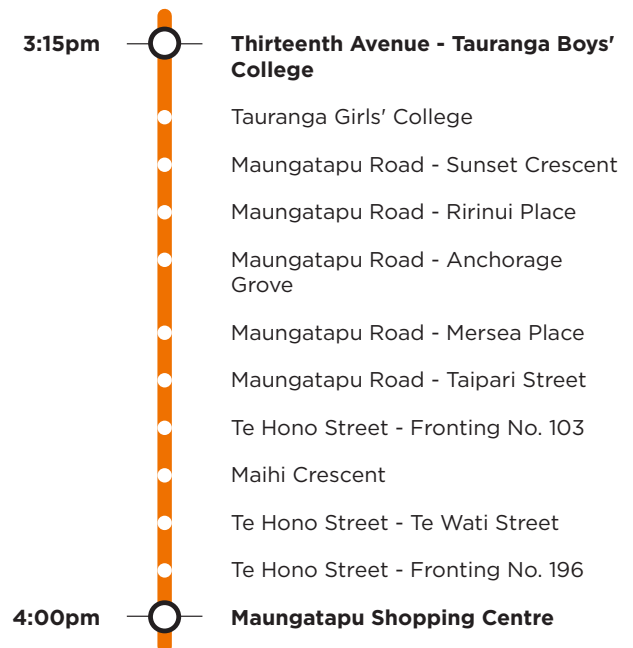

805

Maungatapu

Tauranga Boys' College/Tauranga Girls' College

Morning route

Afternoon route

Route 805 is a Bayhopper school route, part of the dedicated school bus network for Tauranga, managed by Bay of Plenty Regional Council.

Only primary, intermediate and college students can travel on the school bus routes.

805

Maungatapu

Tauranga Boys' College/Tauranga Girls' College

Morning route

Start 103 Te Hono Street. Te Hono Street, Maihi Crescent, Te Hono Street, Taipari Street, Maungatapu Road, SH29A, Hairini Street, Turret Road, 15th Avenue, Fraser Street, 13th Avenue (Tga Boys' College), Cameron Road, 22nd Avenue (Tga Girls' College).

Afternoon route

13th Avenue (Tga Boys' College), Cameron Road, 22nd Avenue (Tga Girls' College), Courtney Road, Fraser Street, 15th Avenue, SH2A, Maungatapu Road, Taipari Street, Te Hono Street, Maihi Crescent, Te Hono Street, Taipari Street, Maungatapu Road to Maungatapu Shopping Centre.