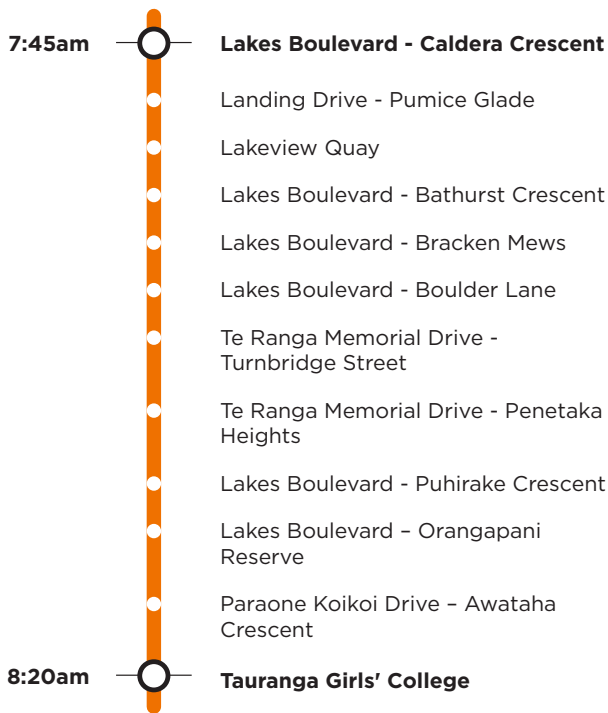

## The Lakes Tauranga Girls' College

### Afternoon route

**Route 806b** is a Bayhopper school route, part of the dedicated school bus network for Tauranga, managed by Bay of Plenty Regional Council.

Only primary, intermediate and college students can travel on the school bus routes.

#### Morning route

Lakes Boulevard Near Caldera CI, Lakes Boulevard, Landing Drive, Lakeview Quay, Lakes Boulevard, Kennedy Road, Te Ranga Memorial Drive, Lakes Boulevard, Lakeview Quay, Landing Drive, SH29A, Cameron Road, 22nd Avenue (Tauranga Girls' College).

#### Afternoon route

22nd Avenue (Tauranga Girls' College), Cameron Road, SH29A, Lakes Boulevard, Landing Drive, Lakeview Quay, Lakes Boulevard, Kennedy Road, Te Ranga Memorial Drive, Lakes Boulevard, Kennedy Road, Paraone Koikoi Drive to last stop at Awataha Crescent.