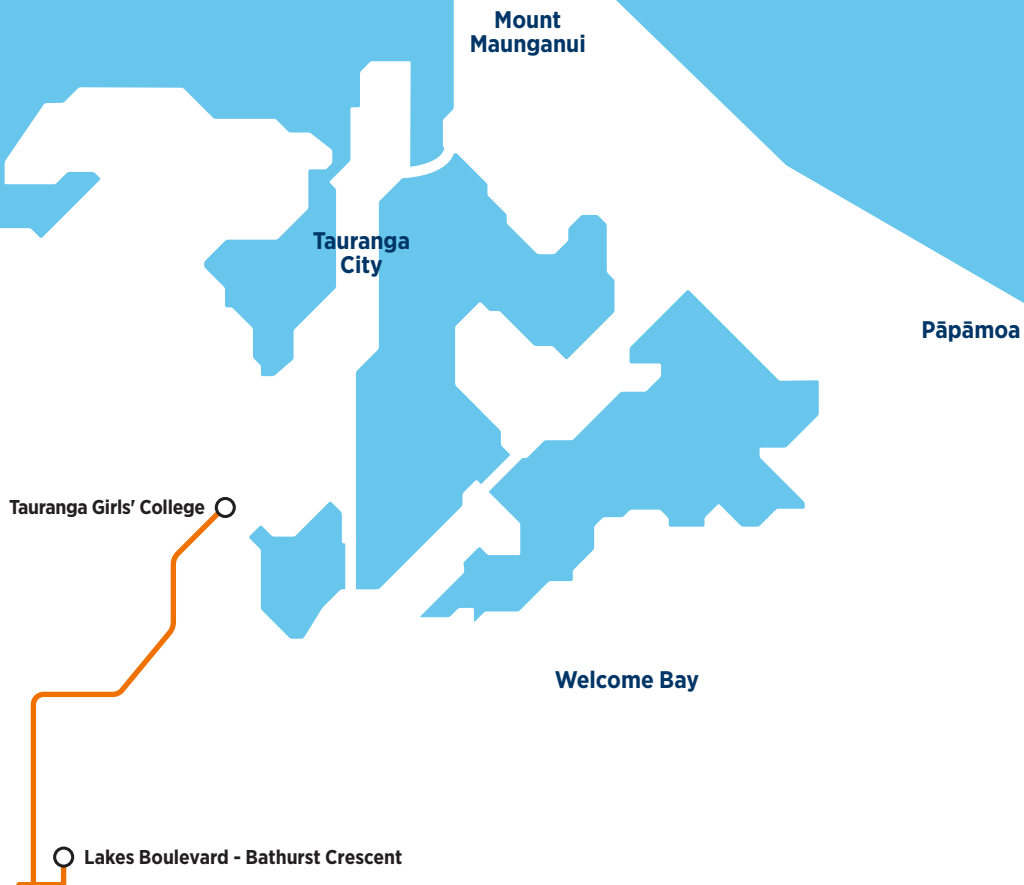

### Afternoon route

**Route 806b** is a Bayhopper school route, part of the dedicated school bus network for Tauranga, managed by Bay of Plenty Regional Council.

Only primary, intermediate and college students can travel on the school bus routes.

#### Morning route

Lakes Boulevard Near Caldera CI, Lakes Boulevard, Landing Drive, Lakeview Quay, Lakes Boulevard, Kennedy Road, Te Ranga Memorial Drive, Lakes Boulevard, Lakeview Quay, Landing Drive, SH29A, Cameron Road, 22nd Avenue (Tauranga Girls' College).

#### Afternoon route

22nd Avenue (Tauranga Girls' College), Cameron Road, SH29A, Lakes Boulevard, Landing Drive, Lakeview Quay, Lakes Boulevard, Kennedy Road, Te Ranga Memorial Drive, Lakes Boulevard, Kennedy Road, Paraone Koikoi Drive to last stop at Awataha Crescent.