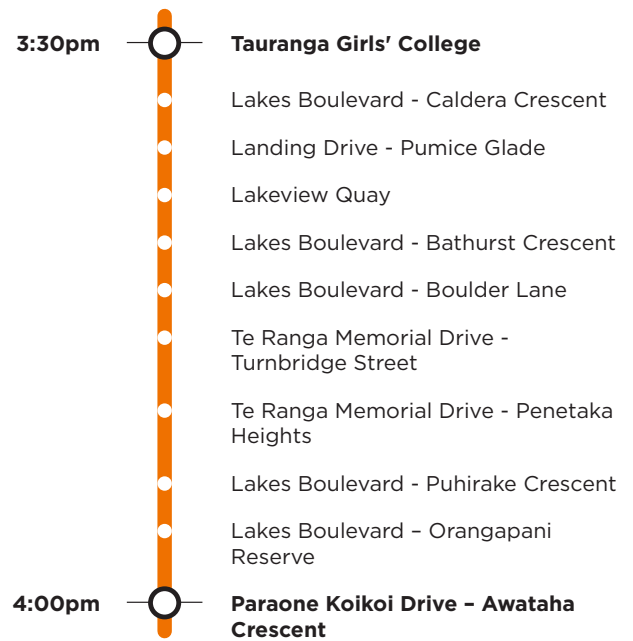

## The Lakes Tauranga Girls' College

### Afternoon route

**Route 806b** is a Bayhopper school route, part of the dedicated school bus network for Tauranga, managed by Bay of Plenty Regional Council.

Only primary, intermediate and college students can travel on the school bus routes.

#### Morning route

Lakes Boulevard Near Caldera CI, Lakes Boulevard, Landing Drive, Lakeview Quay, Lakes Boulevard, Kennedy Road, Te Ranga Memorial Drive, Lakes Boulevard, Lakeview Quay, Landing Drive, SH29A, Cameron Road, 22nd Avenue (Tauranga Girls' College).

#### Afternoon route

22nd Avenue (Tauranga Girls' College), Cameron Road, SH29A, Lakes Boulevard, Landing Drive, Lakeview Quay, Lakes Boulevard, Kennedy Road, Te Ranga Memorial Drive, Lakes Boulevard, Kennedy Road, Paraone Koikoi Drive to last stop at Awataha Crescent.