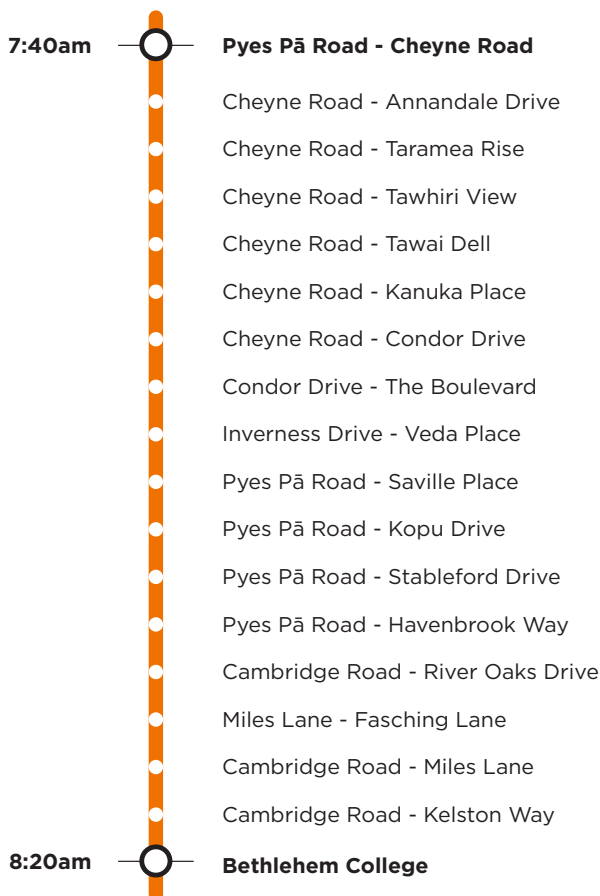

813

Pyes Pā, Cambridge Road Bethlehem College

Operated by two vehicles

Morning route

Afternoon route

Route 813 is a Bayhopper school route, part of the dedicated school bus network for Tauranga, managed by Bay of Plenty Regional Council.

Only primary, intermediate and college students can travel on the school bus routes.

813

Pyes Pā, Cambridge Road Bethlehem College

Morning route

Start Pyes Pā Road Fronting No. 21, Pyes Pā Road, Cheyne Road, Condor Drive, Inverness Drive, Pyes Pā Road, SH29, Cambridge Road, Miles Lane to Fasching Lane and return, Cambridge Road, Moffat Road (Bethlehem College).

Afternoon route

Bethlehem College, Moffat Road, Cambridge Road, Miles Lane to Fasching Lane and return, Cambridge Road, SH29, Pyes Pā Road, Cheyne Road, Condor Drive, Inverness Drive, Pyes Pā Road to No. 12.