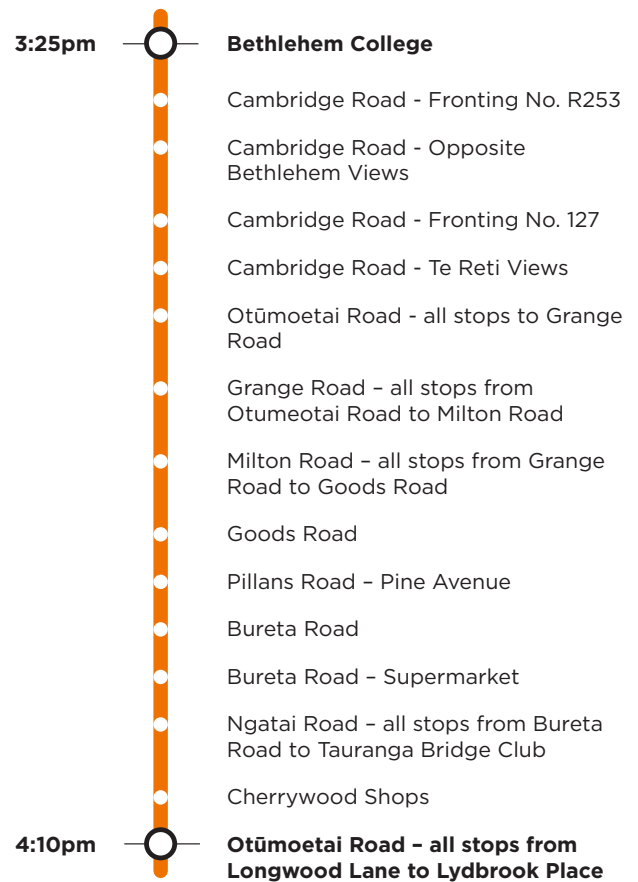

814a

Pillans Point Bethlehem College

Morning route

Afternoon route

Route 814a is a Bayhopper school route, part of the dedicated school bus network for Tauranga, managed by Bay of Plenty Regional Council.

Only primary, intermediate and college students can travel on the school bus routes.

814a

Bethlehem College

Morning route

Grange Rd Cnr, Otūmoetai Road, Milton Road, Goods Road, Pillans Road, Pine Ave, Bureta Road, Ngatai Road, Otūmoetai Road, Cambridge Road, Moffat Road, Bethlehem College.

Afternoon route

Bethlehem College, (right onto) Moffat Road, Cambridge Road, Otūmoetai Road, Grange Road, Milton Road, Goods Road, Pillans Road, Pine Avenue, Bureta Road, Ngatai Road, Otūmoetai Road to Grange Road.