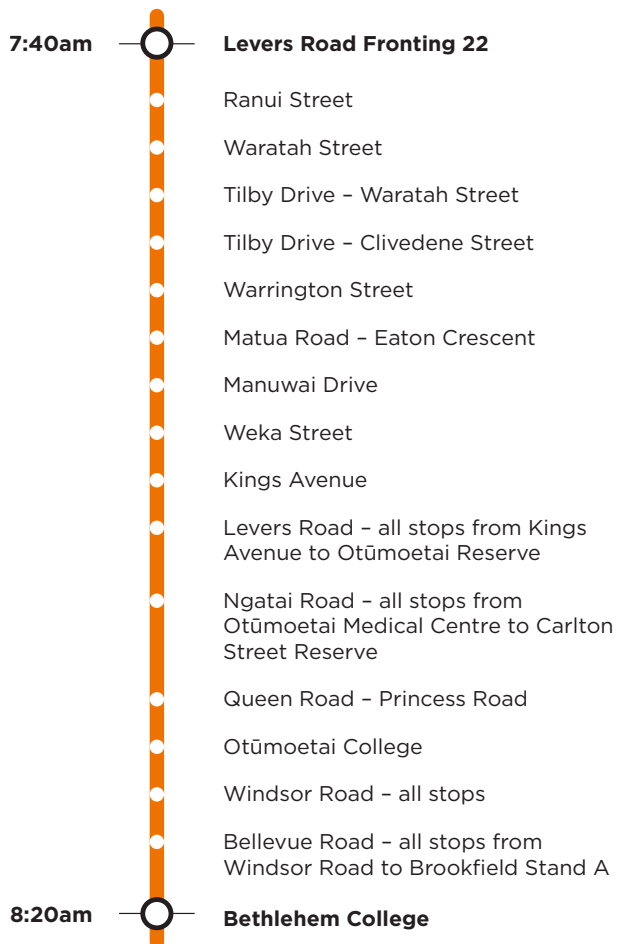

815

Matua Bethlehem College

Morning route

Afternoon route

Route 815 is a Bayhopper school route, part of the dedicated school bus network for Tauranga, managed by Bay of Plenty Regional Council.

Only primary, intermediate and college students can travel on the school bus routes.

815

Matua Bethlehem College

Morning route

Start cnr. Otūmoetai Road/Levers Road, Otūmoetai Road, Levers Road, Ranui Street, Waratah Street, Tilby Drive, Warrington Street, Matua Road, Manuwai Drive, Weka Street, Kings Ave, Levers Road, Ngatai Road, Queen Road, Princess Road, Windsor Road, Bellevue Road, Otumoetei Road, Waihi Road, Beaumaris Boulevard, Moffat Road, Bethlehem College.

Afternoon route

Bethlehem College, (left onto) Moffat Road, Beaumaris Boulevard, Waihi Road, Otūmoetai Road, Bellevue Road, Windsor Road, Princess Road, Queen Road, Ngatai Road, Otūmoetai Road, Levers Road, Ranui Street, Waratah Street, Tilby Drive, Warrington Street, Matua Road, Manuwai Drive, Weka Street, Kings Ave, Levers Road to Otūmoetai Road.