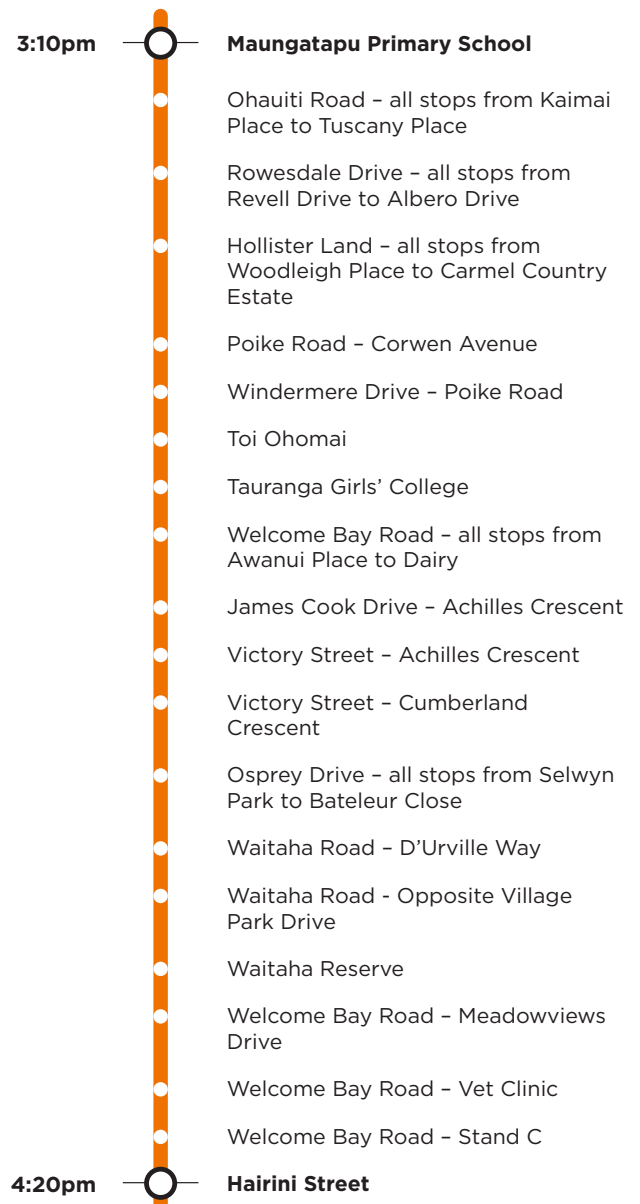

901a

Welcome Bay/Ohaiti

Tauranga Girls' College/Maungatapu School

Morning route

Afternoon route

Route 901a is a Bayhopper school route, part of the dedicated school bus network for Tauranga, managed by Bay of Plenty Regional Council.

Only primary, intermediate and college students can travel on the school bus routes.

901a

Welcome Bay/Ohauti

Tauranga Girls' College/Maungatapu School

Morning route

Start Welcome Bay Road Fronting No. 43, Welcome Bay Road, James Cook Drive, Victory Street, Osprey Drive, Waitaha Road, Welcome Bay Road, Hairini Street, Turret Road, 15th Avenue, Cameron Road, 22nd Avenue (Tga Girls' College), Courtney Road, Fraser Street, 15th Avenue, Turret Road, SH2A, Welcome Bay Road, Ohauti Road, Rowsdale Drive, Hollister Lane Poike Road, Windermere Drive to Lagoon Place and return, SH29A, Maungatapu Road (Maungatapu School).

Afternoon route

Maungatapu School, Maungatapu Road, SH29A, Welcome Bay Road, Ohauti Road, Rowsdale Drive, Hollister Lane, Poike Road, Windermere Drive to Lagoon Place and return, SH29A, Oropi Road, Fraser Street, Courtney Road, 22nd Avenue (Tga Girls' College), Courtney Road, Fraser Street, 15th Avenue, Turret Road, Welcome Bay Road, James Cook Drive, Victory Street, Osprey Drive, Waitaha Road, Welcome Bay Road to SH29A.