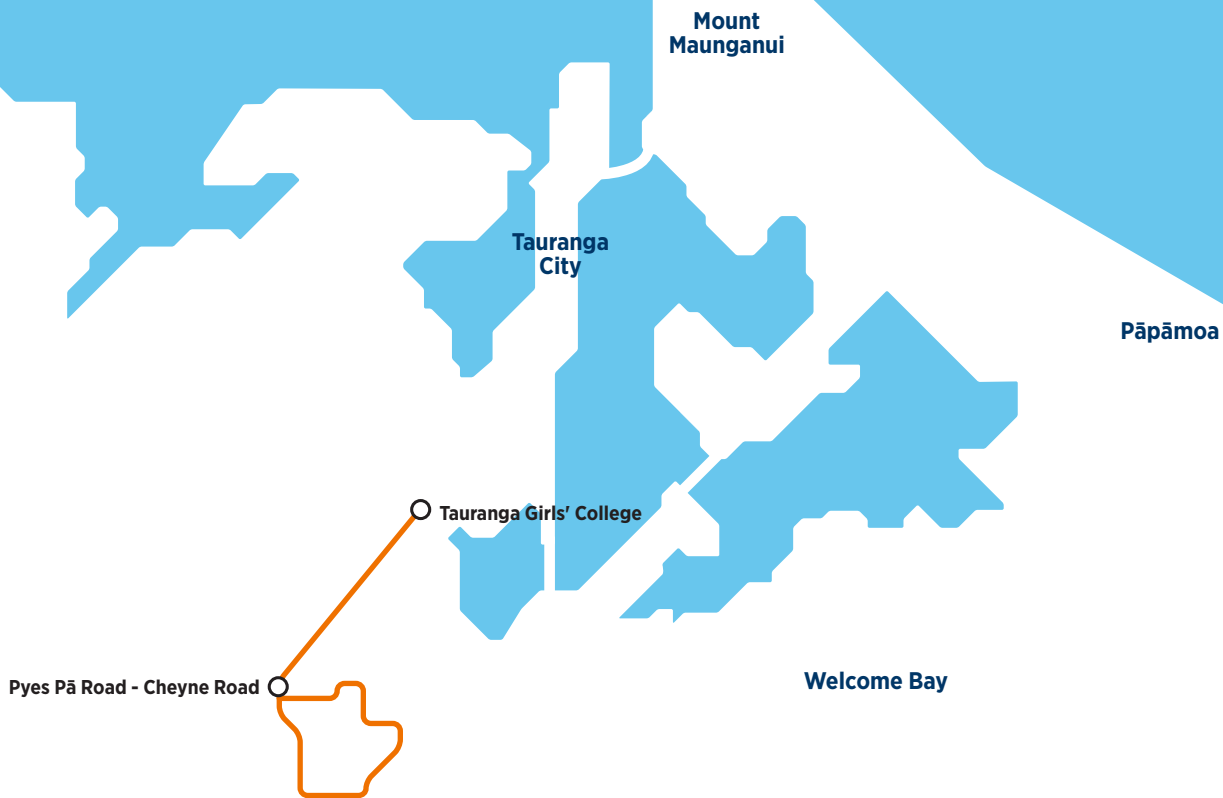

903c

Pyes Pā Tauranga Girls' College

Afternoon route

Route 903c is a Bayhopper school route, part of the dedicated school bus network for Tauranga, managed by Bay of Plenty Regional Council.

Only primary, intermediate and college students can travel on the school bus routes.

903c

Pyes Pā Tauranga Girls' College

Afternoon route

22nd Avenue (Tga Girls' College), Cameron Road, Pyes Pā Road, Cheyne Road, Condor Drive, Inverness Drive, Pyes Pā Road to No. 12.