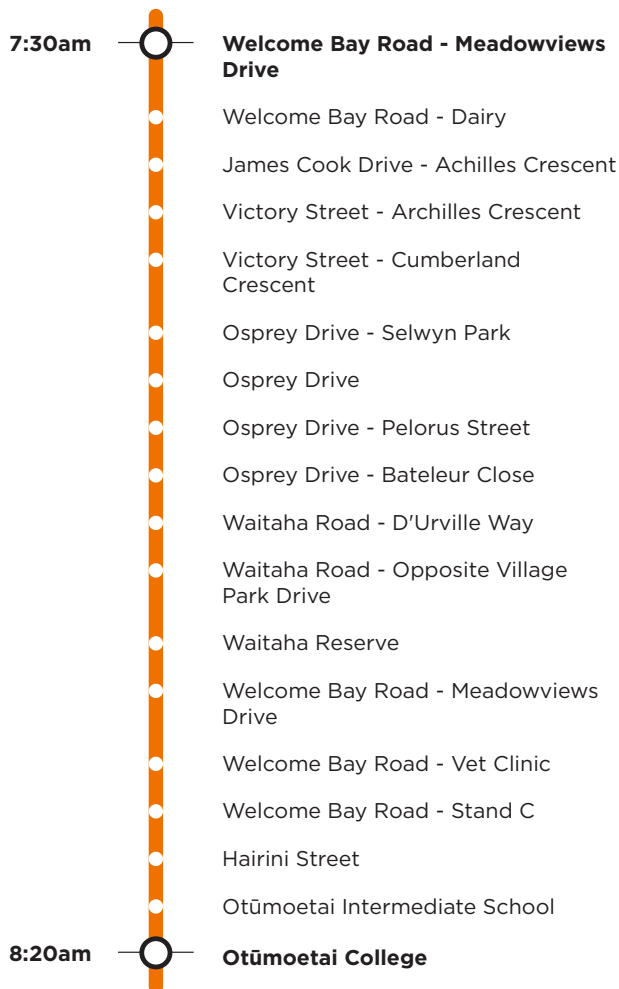

### Welcome Bay

Otūmoetai College/Otūmoetai Intermediate

#### Afternoon route

**Route 904a** is a Bayhopper school route, part of the dedicated school bus network for Tauranga, managed by Bay of Plenty Regional Council.

Only primary, intermediate and college students can travel on the school bus routes.

#### Morning route

Start Welcome Bay Road Fronting No. 111, Welcome Bay Road, James Cook Drive, Victory Street, Osprey Drive, Waitaha Road, Welcome Bay Road, Hairini Street, SH2, Cambridge Road, Otūmoetai Road, Bellevue Road, Windsor Road, Princess Road, Queen Road, Charles Street (Otūmoetai Intermediate), Windsor Road (Otūmoetai College).

#### Afternoon route

Charles Street (Otūmoetai Intermediate), Windsor Road (Otūmoetai College), Bellevue Road, Otūmoetai Road, Cambridge Road, SH2A, Turret Road, SH29A, Welcome Bay Road, James Cook Drive, Victory Street, Osprey Drive, Waitaha Road to Welcome Bay Road.