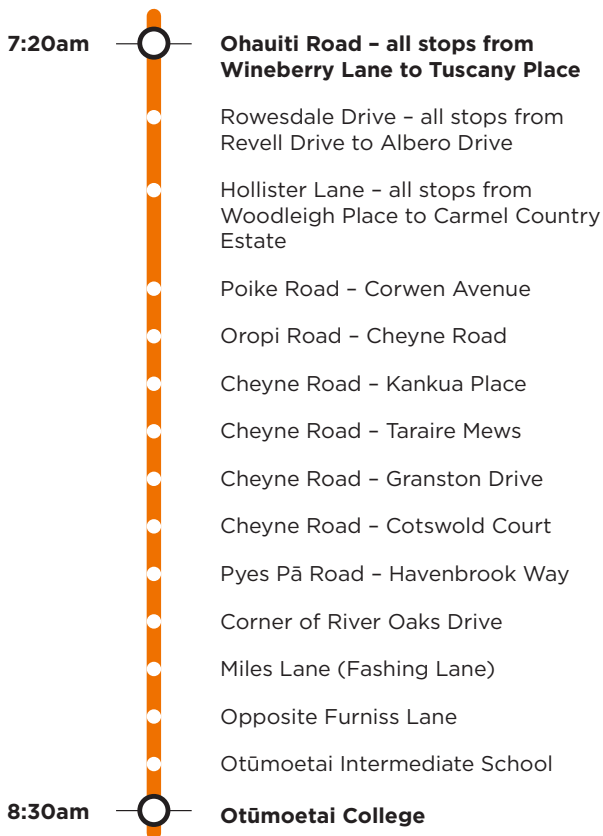

904b

Ohaiti/Cheyne Rd Otūmoetai College/Otūmoetai Intermediate

Morning route

Afternoon route

Route 904b is a Bayhopper school route, part of the dedicated school bus network for Tauranga, managed by Bay of Plenty Regional Council.

Only primary, intermediate and college students can travel on the school bus routes.

904b

Ohaiti/Cheyne Rd Otūmoetai College/Otūmoetai Intermediate

Morning route

Start Ohaiti Road Fronting No. 24, Ohaiti Road, Rowsdale Drive, Hollister Lane, Poike Road, SH29A, Oropi Road (crucial timepoint at 7.45am, bus stop on Oropi Rd before right turn onto Cheyne Rd), Cheyne Road, Pyes Pa Road, SH29A, Cambridge Road, Moffat Road, Otūmoetai Road, Bellevue Road, Windsor Road, Princess Road, Queen Road, Charles Street (Otūmoetai Intermediate), Windsor Road (Otūmoetai College).

Afternoon route

Charles Street (Otūmoetai Intermediate), Windsor Road (Otūmoetai College), Bellevue Road, Otūmoetai Road, Moffat Road, Cambridge Road, SH29A, Pyes Pa Road, Cheyne Road, Oropi Road, SH29A, Poike Road, Ohaiti Road, Rowsdale Drive, Hollister Lane to Poike Road.