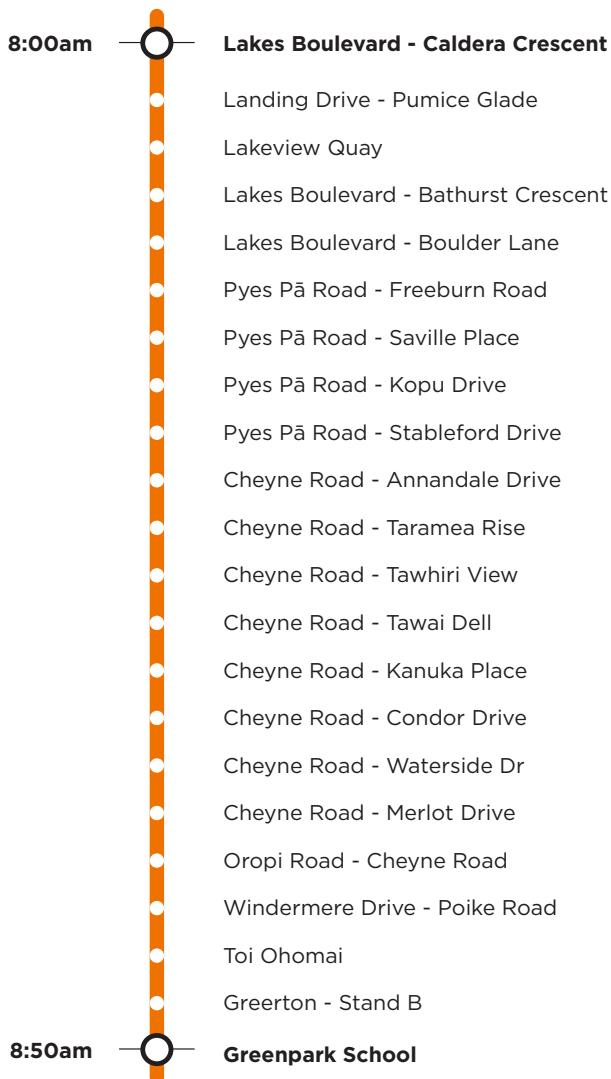

906

The Lakes, Pyes Pā Greerton Village School/Greenpark School

Morning route

Afternoon route

Route 906 is a Bayhopper school route, part of the dedicated school bus network for Tauranga, managed by Bay of Plenty Regional Council.

Only primary, intermediate and college students can travel on the school bus routes.

906

The Lakes, Pyes Pā

Greerton Village School/Greentown School/Greentown School

Morning route

Start first bus stop on Lakes Boulevard, Lakes Boulevard, Landing Drive, Lakeview Quay, Lakes Boulevard, Kennedy Road, Pyes Pā Road, Cheyne Road, Oropi Road, SH29A, Windermere Drive to Lagoon Drive and return, SH29A, Oropi Road, Chadwick Road (Greerton Village School), Cameron Road (Greenpark School).

Afternoon route

Chadwick Road (Greerton Village School), Cameron Road (Greenpark School), Cameron Road, SH29A, Lakes Boulevard, Landing Drive, Lakeview Quay, Lakes Boulevard, Kennedy Road, Pyes Pā Road, Cheyne Road, (right into Condor Dr and around first roundabout back to Cheyne Rd), Oropi Road, SH29A, Windermere Drive to Lagoon Drive and return to SH29A.