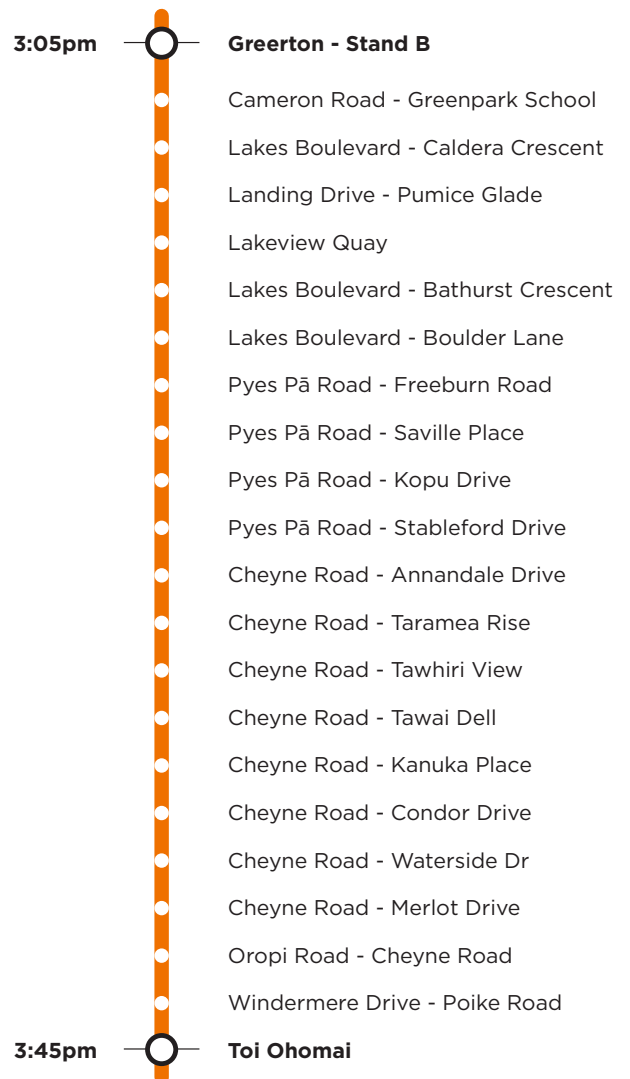

906

The Lakes, Pyes Pā Greerton Village School/Greenpark School

Morning route

Afternoon route

Route 906 is a Bayhopper school route, part of the dedicated school bus network for Tauranga, managed by Bay of Plenty Regional Council.

Only primary, intermediate and college students can travel on the school bus routes.

906

The Lakes, Pyes Pā

Greerton Village School/Greentown School/Greentown School

Morning route

Start first bus stop on Lakes Boulevard, Lakes Boulevard, Landing Drive, Lakeview Quay, Lakes Boulevard, Kennedy Road, Pyes Pā Road, Cheyne Road, Oropi Road, SH29A, Windermere Drive to Lagoon Drive and return, SH29A, Oropi Road, Chadwick Road (Greerton Village School), Cameron Road (Greenpark School).

Afternoon route

Chadwick Road (Greerton Village School), Cameron Road (Greenpark School), Cameron Road, SH29A, Lakes Boulevard, Landing Drive, Lakeview Quay, Lakes Boulevard, Kennedy Road, Pyes Pā Road, Cheyne Road, (right into Condor Dr and around first roundabout back to Cheyne Rd), Oropi Road, SH29A, Windermere Drive to Lagoon Drive and return to SH29A.