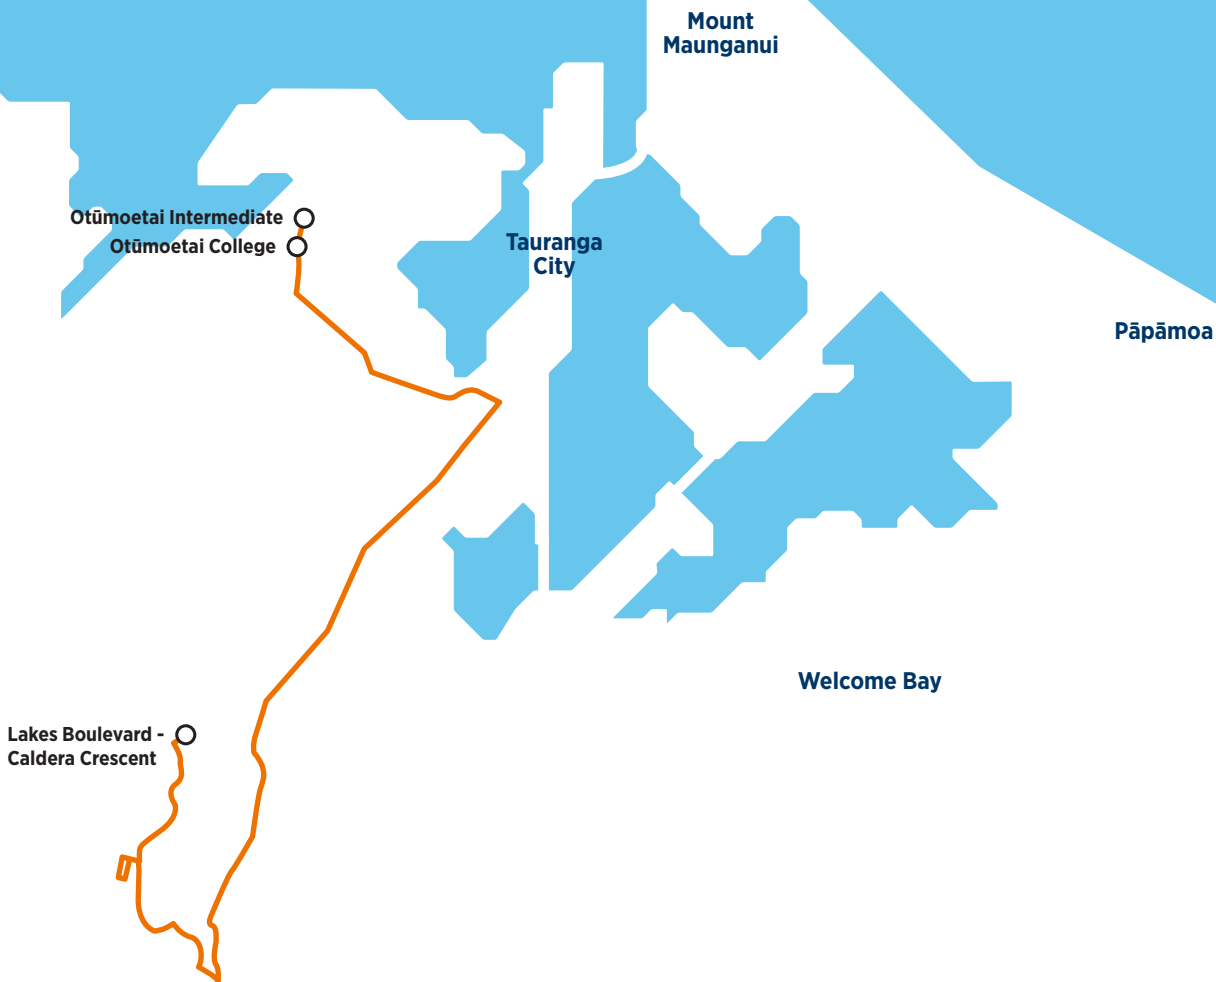

### Afternoon route

**Route 907** is a Bayhopper school route, part of the dedicated school bus network for Tauranga, managed by Bay of Plenty Regional Council.

Only primary, intermediate and college students can travel on the school bus routes.

### The Lakes to Otūmoetai

Otūmoetai College/Otūmoetai Intermediate

#### Morning route

Start Cameron Road (First pickup at Church Street), Pyes Pā Road, Kennedy Road, Te Ranga Memorial Drive, Lakes Boulevard, Kennedy Road, Paraone Koikoi Dr, turn at first roundabout, Lakes Boulevard, Lakeview Quay, Landing Drive, Lakes Boulevard, Takitimu Drive (toll road), Waihi Road, Bellevue Road, Windsor Road Princess Road, Queen Road, Charles Street (Otūmoetai Intermediate), Windsor Road (Otūmoetai College).

#### Afternoon route

Otūmoetai Intermediate, Otūmoetai College, Windsor Road, Bellevue Road, Waihi Road, Cameron Road, Pyes Pā Road, Kennedy Road, Te Ranga Memorial Drive, Lakes Boulevard, Kennedy Road, Paraone Koikoi Dr, turn at first roundabout, Lakes Boulevard, Lakeview Quay, Landing Drive Lakes Boulevard to last stop.