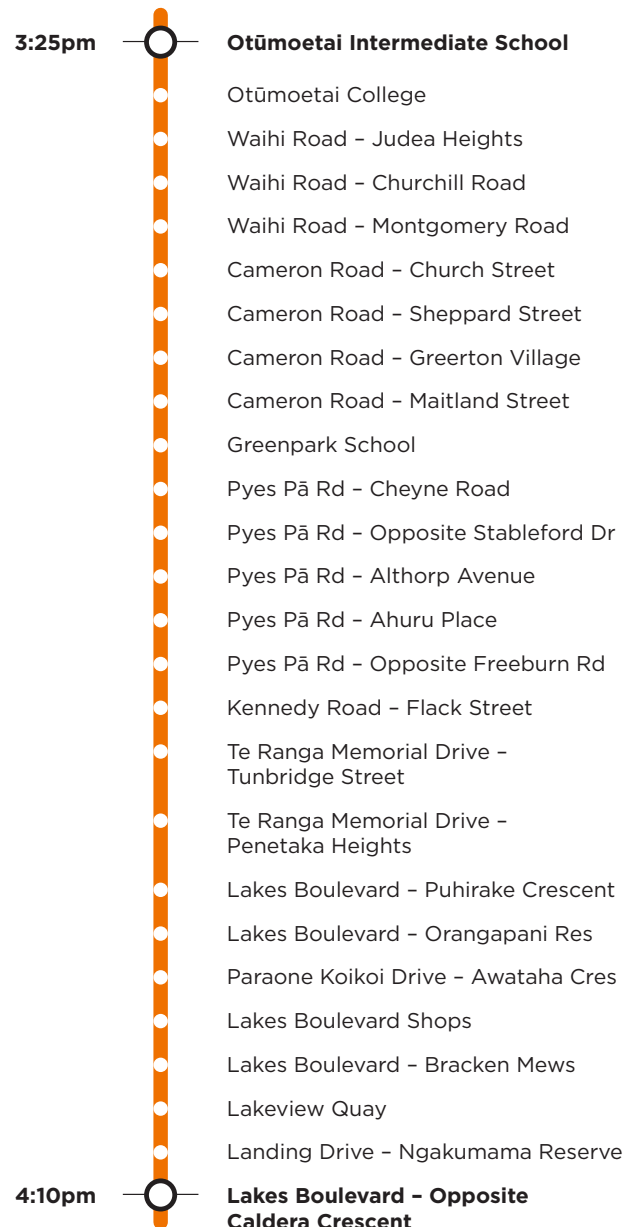

## The Lakes to Otūmoetai

Otūmoetai College/Otūmoetai Intermediate

### Afternoon route

**Route 907** is a Bayhopper school route, part of the dedicated school bus network for Tauranga, managed by Bay of Plenty Regional Council.

Only primary, intermediate and college students can travel on the school bus routes.

#### Morning route

Start Cameron Road (First pickup at Church Street), Pyes Pā Road, Kennedy Road, Te Ranga Memorial Drive, Lakes Boulevard, Kennedy Road, Paraone Koikoi Dr, turn at first roundabout, Lakes Boulevard, Lakeview Quay, Landing Drive, Lakes Boulevard, Takitimu Drive (toll road), Waihi Road, Bellevue Road, Windsor Road Princess Road, Queen Road, Charles Street (Otūmoetai Intermediate), Windsor Road (Otūmoetai College).

#### Afternoon route

Otūmoetai Intermediate, Otūmoetai College, Windsor Road, Bellevue Road, Waihi Road, Cameron Road, Pyes Pā Road, Kennedy Road, Te Ranga Memorial Drive, Lakes Boulevard, Kennedy Road, Paraone Koikoi Dr, turn at first roundabout, Lakes Boulevard, Lakeview Quay, Landing Drive Lakes Boulevard to last stop.