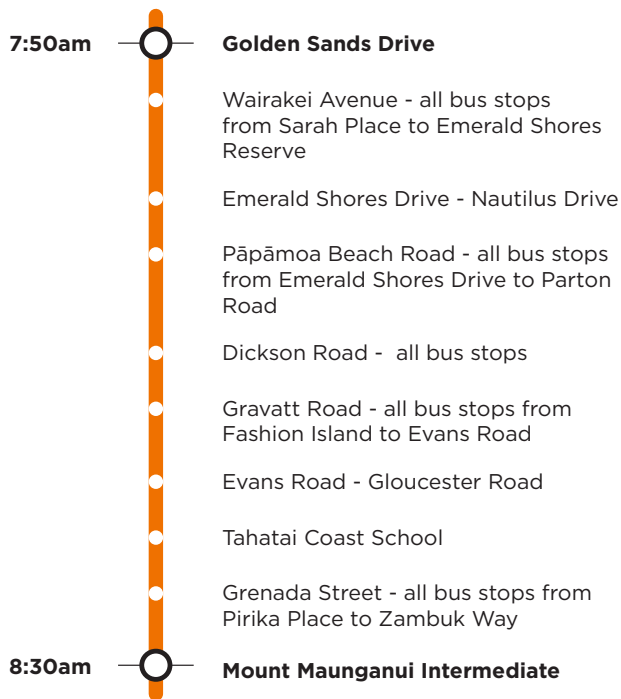

710b

Pāpāmoa East Mount Maunganui Intermediate

Morning route

Afternoon route

Route 710b is a Bayhopper school route, part of the dedicated school bus network for Tauranga, managed by Bay of Plenty Regional Council.

Only primary, intermediate and college students can travel on the school bus routes.

710b

Pāpāmoa East Mount Maunganui Intermediate

Morning route

Golden Sands Drive, Wairakei Avenue, Emerald Shores Drive, Pāpāmoa Beach Road, Parton Road, Dickson Road, Domain Road, Gravatt Road, Evans Road, Grenada Street, Girven Road, Farm Street, Concord Avenue, Links Avenue (drop off opposite Mt Maunganui Intermediate).

Afternoon route

Mt Intermediate, Links Avenue, Concord Avenue, Maunganui Road, Girven Road, Grenada Street, Evans Road, Gravatt Road, Domain Road, Dickson Road, Pāpāmoa Beach Road, Golden Sands Drive, Wairakei Avenue, Emerald Shores Drive, Pāpāmoa Beach Road to Golden Sands Drive.