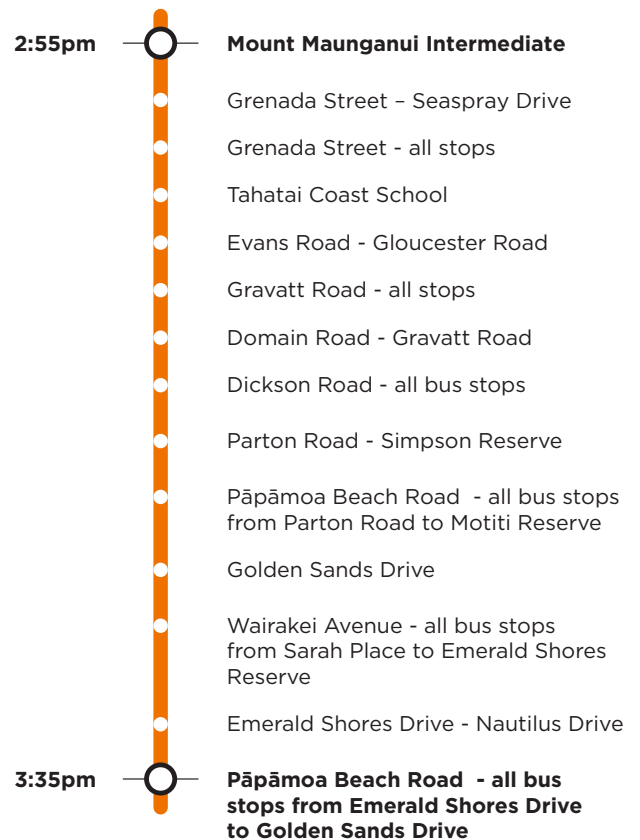

710b

Pāpāmoa East Mount Maunganui Intermediate

Morning route

Afternoon route

Route 710b is a Bayhopper school route, part of the dedicated school bus network for Tauranga, managed by Bay of Plenty Regional Council.

Only primary, intermediate and college students can travel on the school bus routes.

710b

Pāpāmoa East Mount Maunganui Intermediate

Morning route

Golden Sands Drive, Wairakei Avenue, Emerald Shores Drive, Pāpāmoa Beach Road, Parton Road, Dickson Road, Domain Road, Gravatt Road, Evans Road, Grenada Street, Girven Road, Farm Street, Concord Avenue, Links Avenue (drop off opposite Mt Maunganui Intermediate).

Afternoon route

Mt Intermediate, Links Avenue, Concord Avenue, Maunganui Road, Girven Road, Grenada Street, Evans Road, Gravatt Road, Domain Road, Dickson Road, Pāpāmoa Beach Road, Golden Sands Drive, Wairakei Avenue, Emerald Shores Drive, Pāpāmoa Beach Road to Golden Sands Drive.