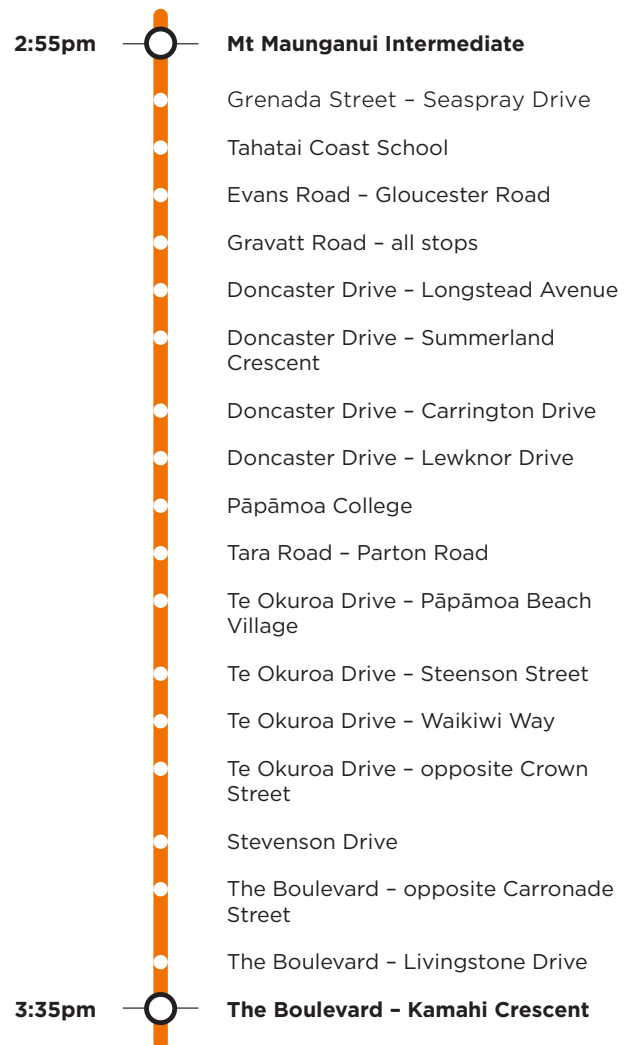

711b

Te Okuroa Drive Mount Maunganui Intermediate

Morning route

Afternoon route

Route 711b is a Bayhopper school route, part of the dedicated school bus network for Tauranga, managed by Bay of Plenty Regional Council.

Only primary, intermediate and college students can travel on the school bus routes.

711b

Te Okuroa Drive Mount Maunganui Intermediate

Morning route

Start at intersection of Golden Sands Drive/The Boulevard, The Boulevard, Stevenson Drive, Te Okuroa Drive, Tara Road, Doncaster Drive, Domain Road, Gravatt Road, Evans Road, Grenada Street, Girven Road, Farm Street, Concord Avenue, Links Avenue (drop off opposite Mt Maunganui Intermediate).

Afternoon route

Mt Intermediate, Links Avenue, Concord Avenue, Maunganui Road, Girven Road, Grenada Street, Evans Road, Gravatt Road, Domain Road, Doncaster Drive, Tara Road, Te Okuroa Drive, Stevenson Drive, The Boulevard to Golden Sands Drive.