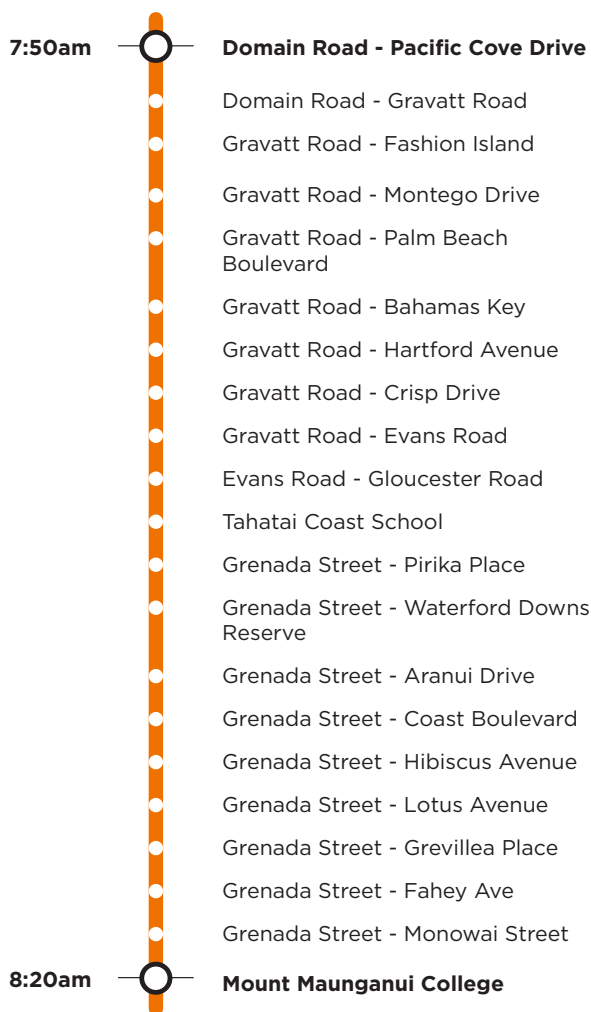

#### Morning route

#### Afternoon route

**Route 713a** is a Bayhopper school route, part of the dedicated school bus network for Tauranga, managed by Bay of Plenty Regional Council.

Only primary, intermediate and college students can travel on the school bus routes.

#### Morning route

Domain Road, Gravatt Road, Evans Road, Grenada Street, Girven Road, Farm Street, Concord Avenue, Links Avenue, Golf Road, Oceanbeach Road, Tweed Street to Mt Maunganui College.

#### Afternoon route

Mt Maunganui College, Maunganui Road, Girven Road, Grenada Street, Evans Road, Gravatt Road, Domain Road.