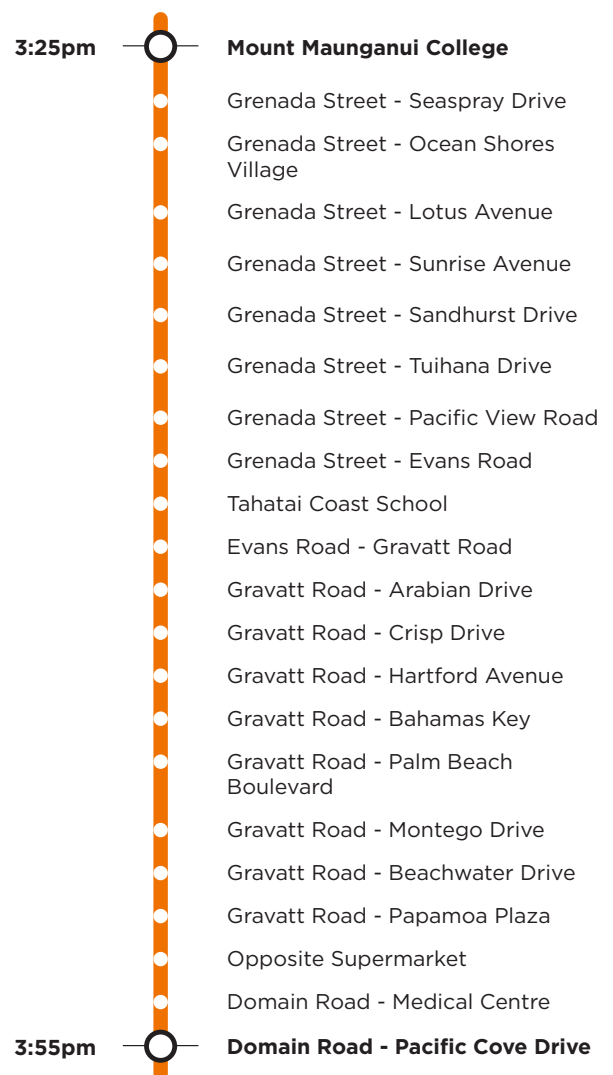

#### Morning route

#### Afternoon route

**Route 713a** is a Bayhopper school route, part of the dedicated school bus network for Tauranga, managed by Bay of Plenty Regional Council.

Only primary, intermediate and college students can travel on the school bus routes.

#### Morning route

Domain Road, Gravatt Road, Evans Road, Grenada Street, Girven Road, Farm Street, Concord Avenue, Links Avenue, Golf Road, Oceanbeach Road, Tweed Street to Mt Maunganui College.

#### Afternoon route

Mt Maunganui College, Maunganui Road, Girven Road, Grenada Street, Evans Road, Gravatt Road, Domain Road.