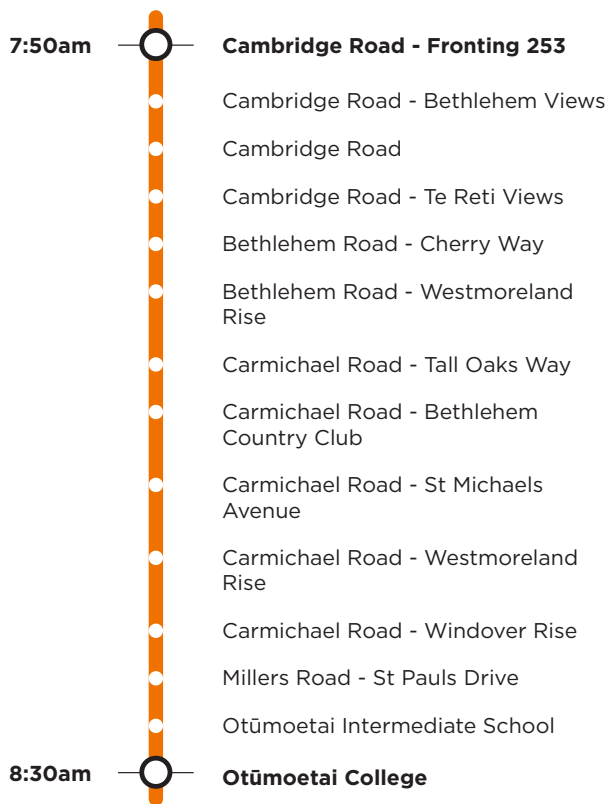

#### Morning route

#### Afternoon route

**Route 905b** is a Bayhopper school route, part of the dedicated school bus network for Tauranga, managed by Bay of Plenty Regional Council.

Only primary, intermediate and college students can travel on the school bus routes.

#### Morning route

First stop at R253 Cambridge Road. Travel via Cambridge Road, Waihī Road, SH2, Bethlehem Road, Carmichael Road, Millers Road, Bellevue Road, Queen Road, Anne Road, Charles Street (Otūmoetai Intermediate), Windsor Road (Otūmoetai College).

#### Afternoon route

Charles Street (Otūmoetai Intermediate), Windsor Road (Otūmoetai College), Bellevue Road, Millers Road, Carmichael Road, Bethlehem Road, Waihī Road, Cambridge Road to R290.