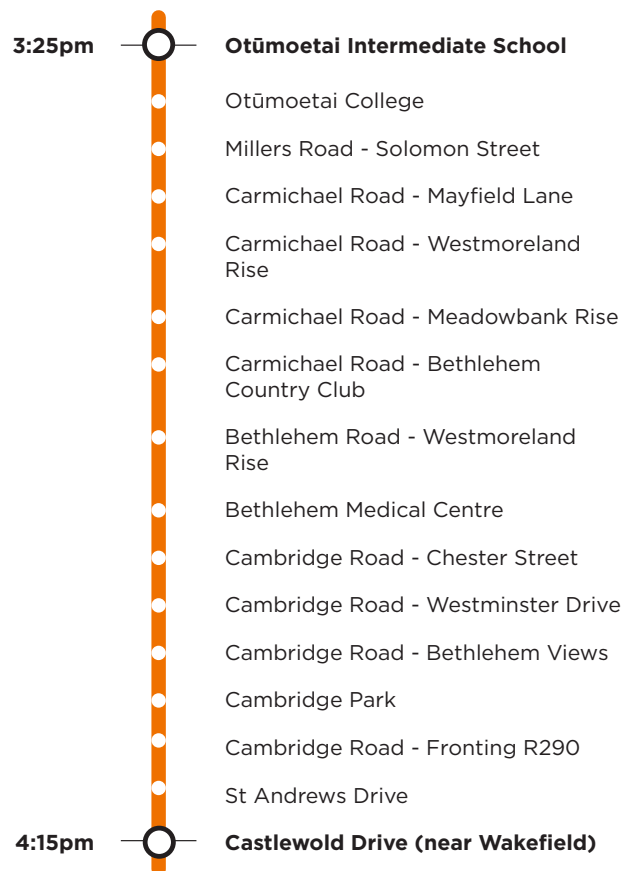

#### Morning route

#### Afternoon route

**Route 905b** is a Bayhopper school route, part of the dedicated school bus network for Tauranga, managed by Bay of Plenty Regional Council.

Only primary, intermediate and college students can travel on the school bus routes.

#### Morning route

First stop at R253 Cambridge Road. Travel via Cambridge Road, Waihī Road, SH2, Bethlehem Road, Carmichael Road, Millers Road, Bellevue Road, Queen Road, Anne Road, Charles Street (Otūmoetai Intermediate), Windsor Road (Otūmoetai College).

#### Afternoon route

Charles Street (Otūmoetai Intermediate), Windsor Road (Otūmoetai College), Bellevue Road, Millers Road, Carmichael Road, Bethlehem Road, Waihī Road, Cambridge Road to R290.