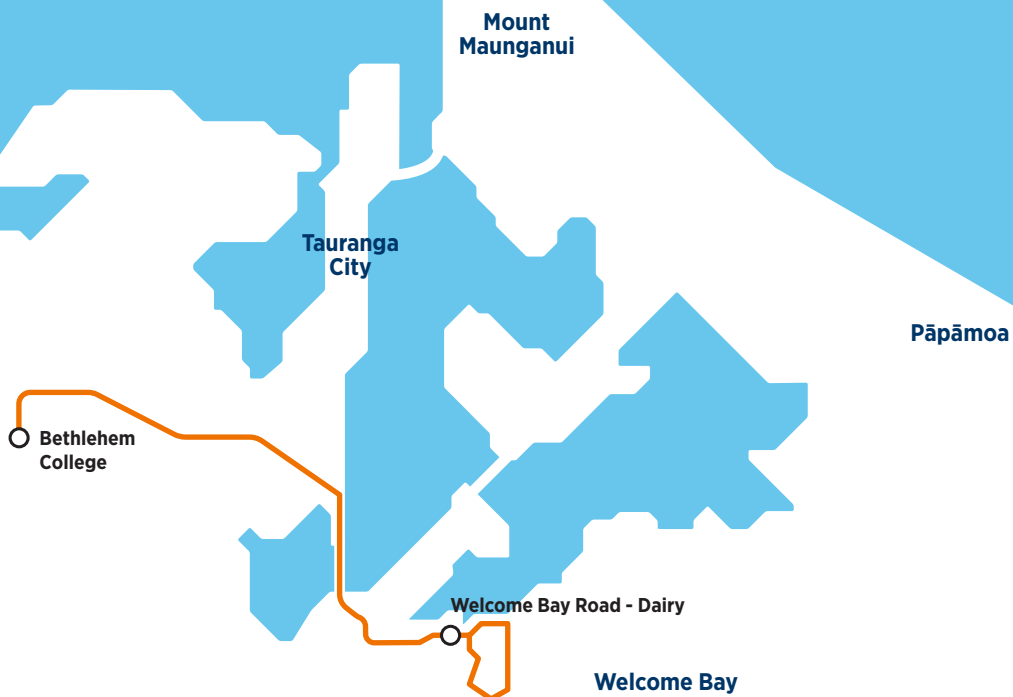

811

Welcome Bay Bethlehem College

Morning route

7:15am

Welcome Bay Road - Dairy

- James Cook Drive - Achilles Crescent
- Victory Street - Archilles Crescent
- Victory Street - Cumberland Crescent
- Osprey Drive - Selwyn Park
- Osprey Drive
- Osprey Drive - Pelorus Street
- Osprey Drive - Bateleur Close
- Waitaha Road - D'Urville Way
- Waitaha Road - Opposite Village Park Drive
- Waitaha Reserve
- Utopia Park Heights
- Galaxy Place
- Waikite Road - Flight Valley Way
- Waikite Road - Gunbar Drive
- Ballintoy Park Drive - Waikite Road
- Ballintoy Park Drive - Moira Close
- Welcome Bay Hall
- Welcome Bay Road - Meadowviews Drive
- Welcome Bay Road - Vet Clinic
- Welcome Bay Road - Stand C
- Hairini Street
- Turret Road - Silver Birch Holiday Park
- Fifteenth Avenue - Burrows Street
- Fifteenth Avenue - Grace Road
- Fifteenth Avenue - Devonport Road

4:10pm

Ballintoy Park Drive

Route 811 is a Bayhopper school route, part of the dedicated school bus network for Tauranga, managed by Bay of Plenty Regional Council.

Only primary, intermediate and college students can travel on the school bus routes.

811

Welcome Bay Bethlehem College

Morning route

Start Welcome Bay Road Dairy, Welcome Bay Road, James Cook Drive, Victory Street, Osprey Drive, Waitaha Road, Utopia Park Heights, Galaxy Place, Waikete Road, Ballintoy Park Drive, Welcome Bay Hall, Welcome Bay Road, Hairini Street, Turret Road, 15th Avenue, SH2, Moffat Road (Bethlehem College).

Afternoon route

Bethlehem College, Moffat Road, SH2, 15th Avenue, Turret Road, SH29A, Welcome Bay Road, James Cook Drive, Victory Street, Osprey Drive, Waitaha Road, Utopia Park Heights, Galaxy Place, Waikete Road, Ballintoy Park Drive.