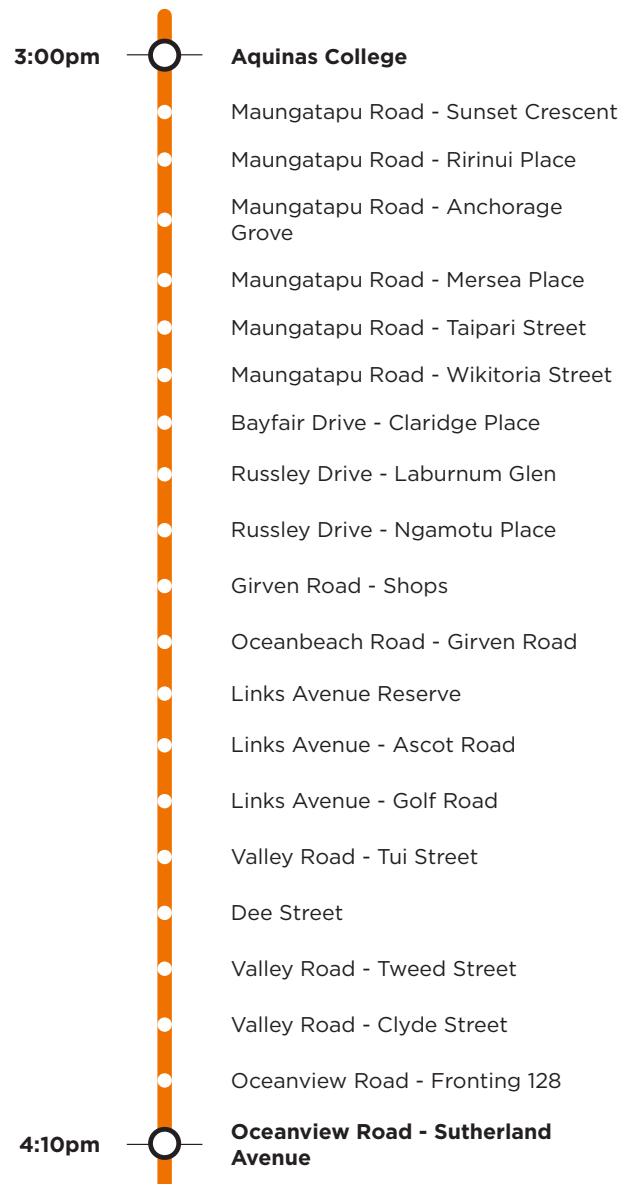

701

Mount Maunganui/Bayfair Estate Aquinas College

Morning route

Afternoon route

Route 701 is a Bayhopper school route, part of the dedicated school bus network for Tauranga, managed by Bay of Plenty Regional Council.

Only primary, intermediate and college students can travel on the school bus routes.

701

Mount Maunganui/Bayfair Estate Aquinas College

Morning route

Corner Grove Avenue / Oceanview Road, Oceanview Road, Tay Street, Valley Road, Golf Road, Links Avenue, Concord Avenue, Oceanbeach Road, Girven Road, Matapihi Road, Bayfair Drive, Russley Drive, Maunganui Road, SH29A, Pyes Pā Road, Aquinas College

Afternoon route

Aquinas College, Pyes Pā Road, SH29A, Maunganui Road, Matapihi Road, Bayfair Drive, Russley Drive, Matapihi Road, Girven Road, Oceanbeach Road, Concord Avenue, Links Avenue, Golf Road, Valley Road, Tay Street, Ocean View Road to Grove Avenue