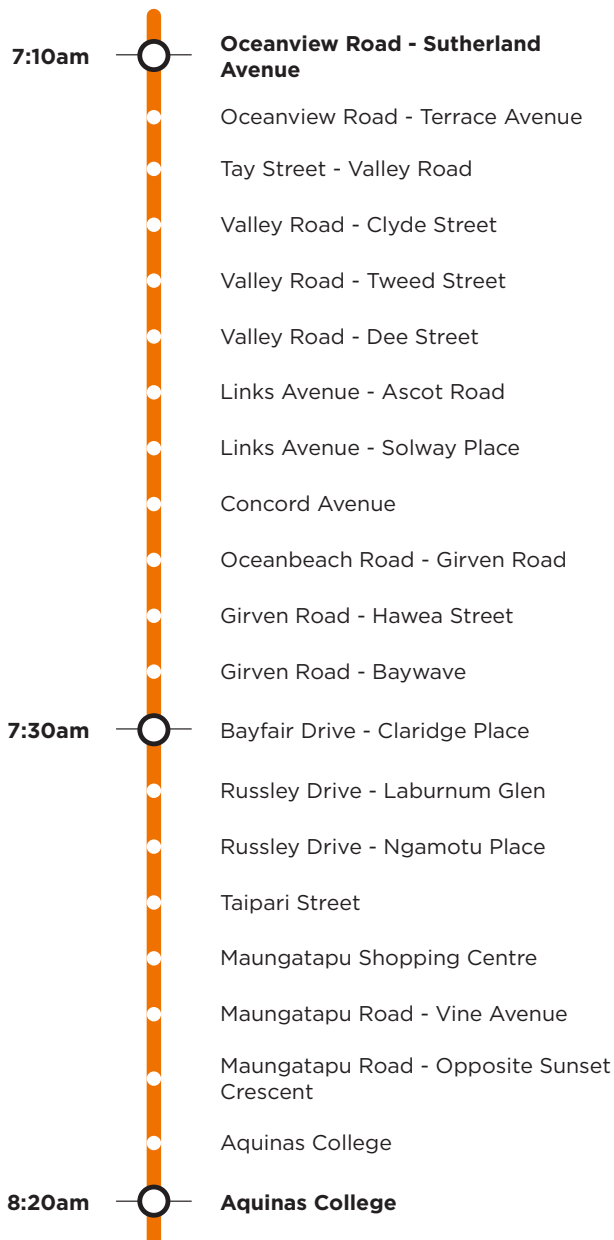

701

Mount Maunganui/Bayfair Estate Aquinas College

Morning route

Afternoon route

Route 701 is a Bayhopper school route, part of the dedicated school bus network for Tauranga, managed by Bay of Plenty Regional Council.

Only primary, intermediate and college students can travel on the school bus routes.

701

Mount Maunganui/Bayfair Estate Aquinas College

Morning route

Corner Grove Avenue / Oceanview Road, Oceanview Road, Tay Street, Valley Road, Golf Road, Links Avenue, Concord Avenue, Oceanbeach Road, Girven Road, Matapihi Road, Bayfair Drive, Russley Drive, Maunganui Road, SH29A, Pyes Pā Road, Aquinas College

Afternoon route

Aquinas College, Pyes Pā Road, SH29A, Maunganui Road, Matapihi Road, Bayfair Drive, Russley Drive, Matapihi Road, Girven Road, Oceanbeach Road, Concord Avenue, Links Avenue, Golf Road, Valley Road, Tay Street, Ocean View Road to Grove Avenue