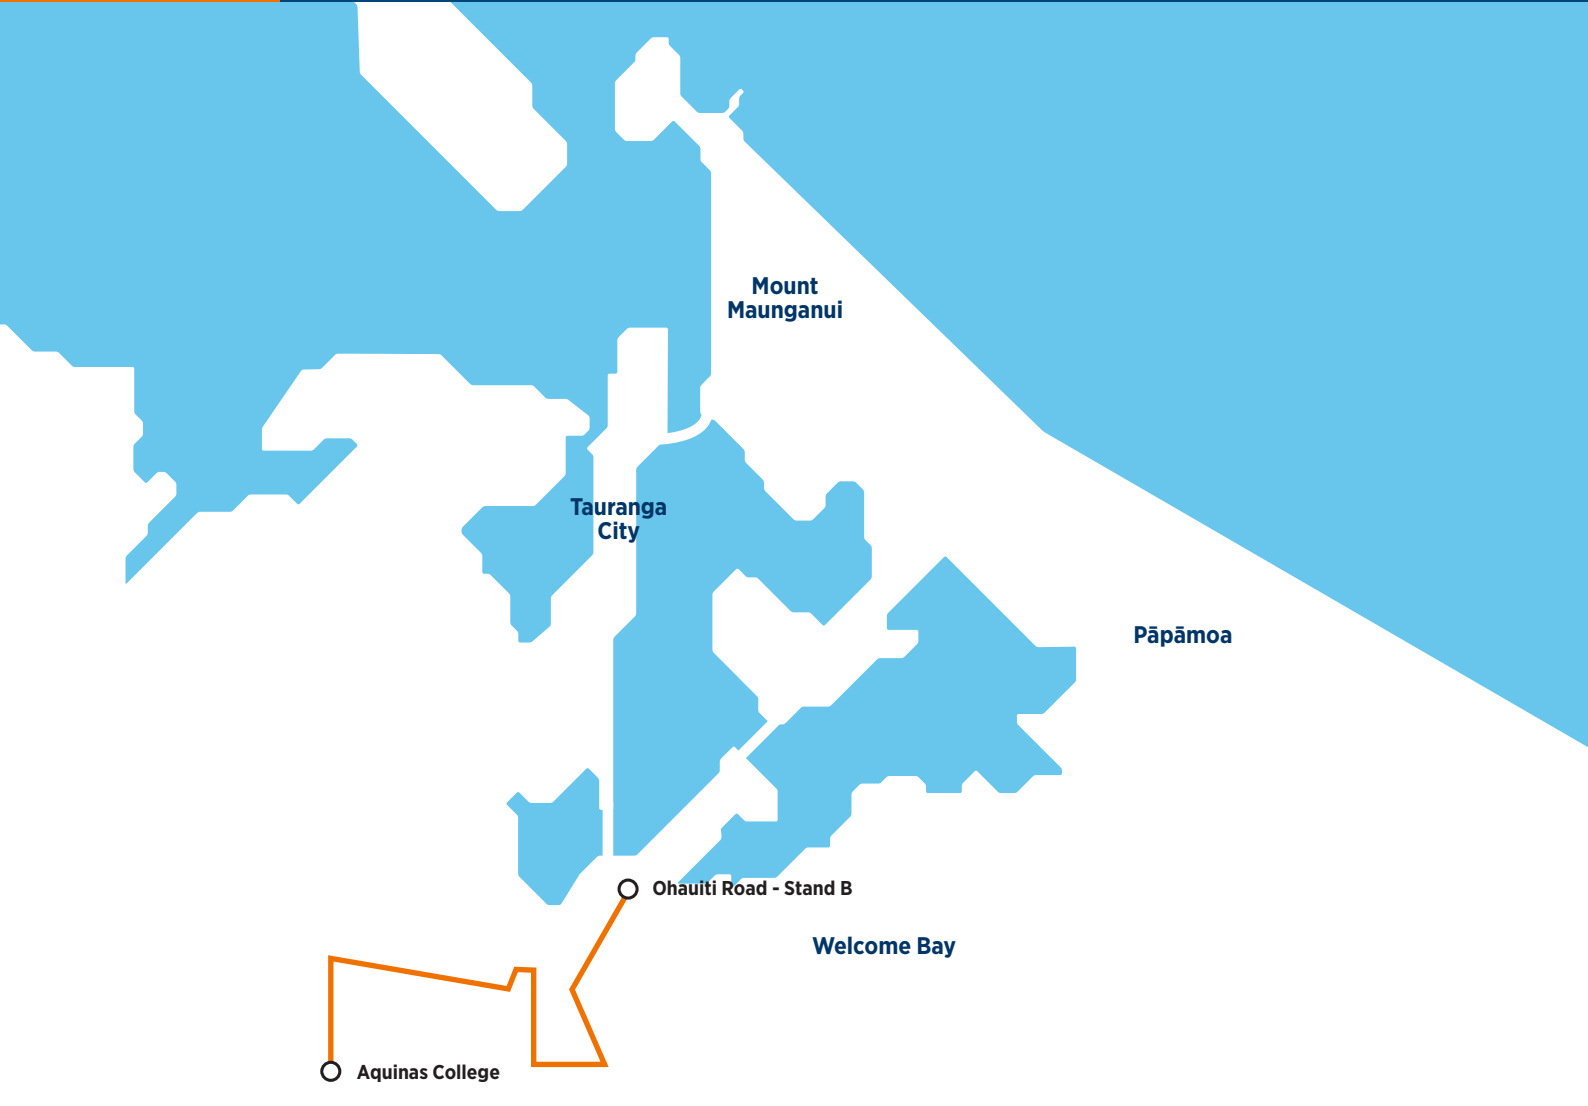

### Afternoon route

**Route 704b** is a Bayhopper school route, part of the dedicated school bus network for Tauranga, managed by Bay of Plenty Regional Council.

Only primary, intermediate and college students can travel on the school bus routes.

### Morning route

Start intersection of Welcome Bay Road/Ohaiti Road, Ohaiti Road, Rowesdale Drive, Hollister Lane, Poike Road, Windermere Drive to Lagoon Place, SH29A, Pyes Pā Road, Aquinas College.

### Afternoon route

Tauriko School, SH29, Lakes Boulevard, Landing Drive, Lakeview Quay, Lakes Boulevard, Kennedy Road, Pyes Pā Road, Aquinas College, Pyes Pā Road, SH29A, Poike Road, Windermere Drive to Lagoon Place, Poike Road, Ohaiti Road, Rowesdale Drive, Hollister Lane to Poike Road.