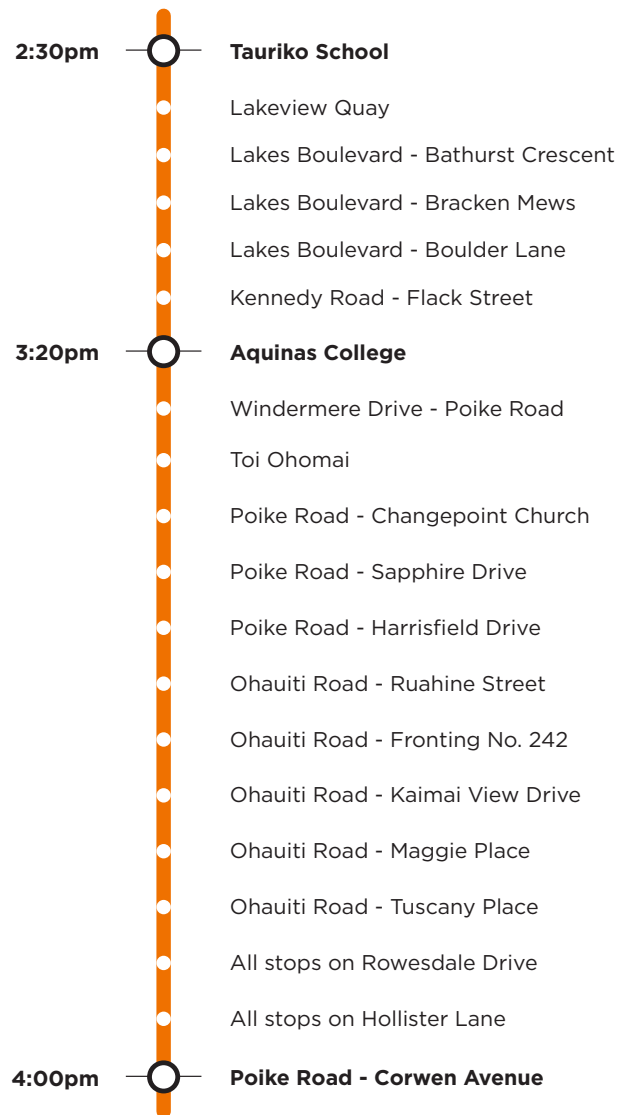

### Morning route

### Afternoon route

**Route 704b** is a Bayhopper school route, part of the dedicated school bus network for Tauranga, managed by Bay of Plenty Regional Council.

Only primary, intermediate and college students can travel on the school bus routes.

### Morning route

Start intersection of Welcome Bay Road/Ohaiti Road, Ohaiti Road, Rowesdale Drive, Hollister Lane, Poike Road, Windermere Drive to Lagoon Place, SH29A, Pyes Pā Road, Aquinas College.

### Afternoon route

Tauriko School, SH29, Lakes Boulevard, Landing Drive, Lakeview Quay, Lakes Boulevard, Kennedy Road, Pyes Pā Road, Aquinas College, Pyes Pā Road, SH29A, Poike Road, Windermere Drive to Lagoon Place, Poike Road, Ohaiti Road, Rowesdale Drive, Hollister Lane to Poike Road.