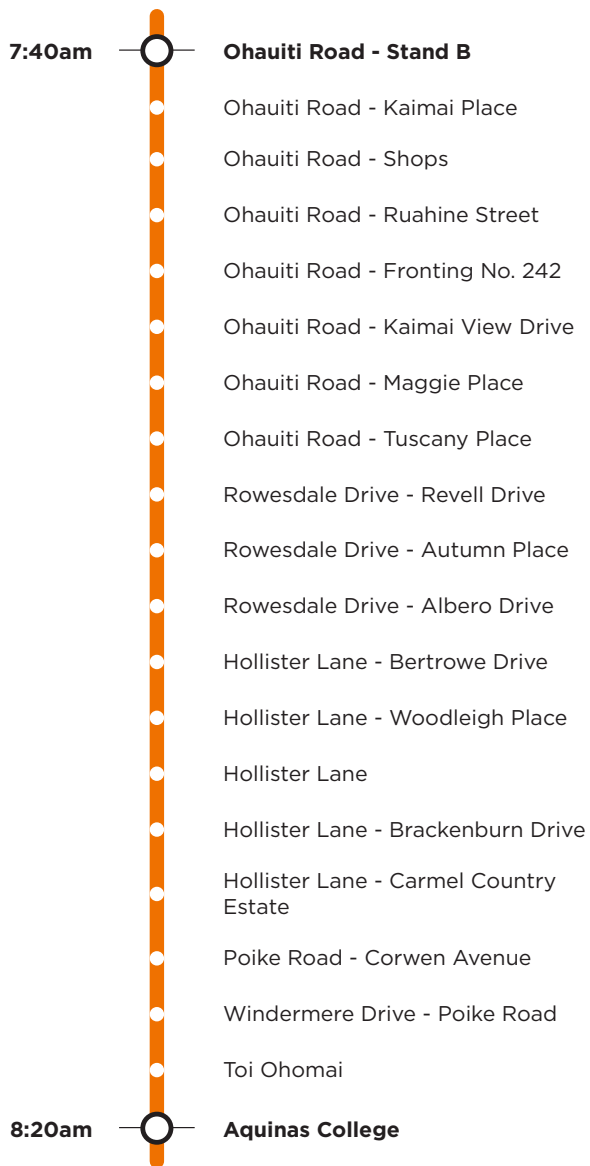

### Morning route

### Afternoon route

**Route 704b** is a Bayhopper school route, part of the dedicated school bus network for Tauranga, managed by Bay of Plenty Regional Council.

Only primary, intermediate and college students can travel on the school bus routes.

### Morning route

Start intersection of Welcome Bay Road/Ohaiti Road, Ohaiti Road, Rowesdale Drive, Hollister Lane, Poike Road, Windermere Drive to Lagoon Place, SH29A, Pyes Pā Road, Aquinas College.

### Afternoon route

Tauriko School, SH29, Lakes Boulevard, Landing Drive, Lakeview Quay, Lakes Boulevard, Kennedy Road, Pyes Pā Road, Aquinas College, Pyes Pā Road, SH29A, Poike Road, Windermere Drive to Lagoon Place, Poike Road, Ohaiti Road, Rowesdale Drive, Hollister Lane to Poike Road.