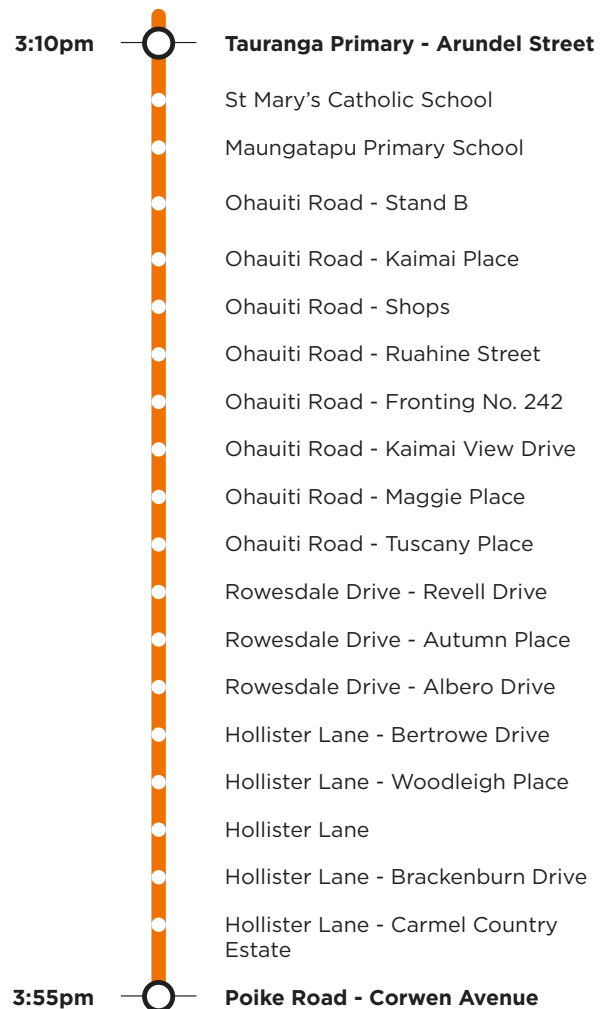

### Maungatapu/Ohaiti

Tauranga Primary School/St Mary's Catholic School

#### Afternoon route

**Route 801b** is a Bayhopper school route, part of the dedicated school bus network for Tauranga, managed by Bay of Plenty Regional Council.

Only primary, intermediate and college students can travel on the school bus routes.

#### Morning route

Start Maungatapu School (use bus bay to turn), Maungatapu Road, Welcome Bay Road, Ohaiti Road, Rowsdale Drive, Hollister Lane, Poike Road, SH29A, Hairini Street, Turret Road, Fraser Street, 11th Avenue, Devonport Road, Arundel St, drop off at Tauranga Primary, Cameron Road, 11th Avenue, Fraser Street, 13th Avenue to St Mary's Catholic School.

#### Afternoon route

Arundel St (pick up Tauranga Primary), Cameron Road, 13th Avenue (pick up St Mary's Catholic School), Burrows Street, 15th Avenue, Turret Road, SH2A, Maungatapu Road to Maungatapu School (use bus bay to turn), Maungatapu Road, SH29A, Welcome Bay Road, Ohaiti Road, Rowsdale Drive, Poike Road to SH29A.