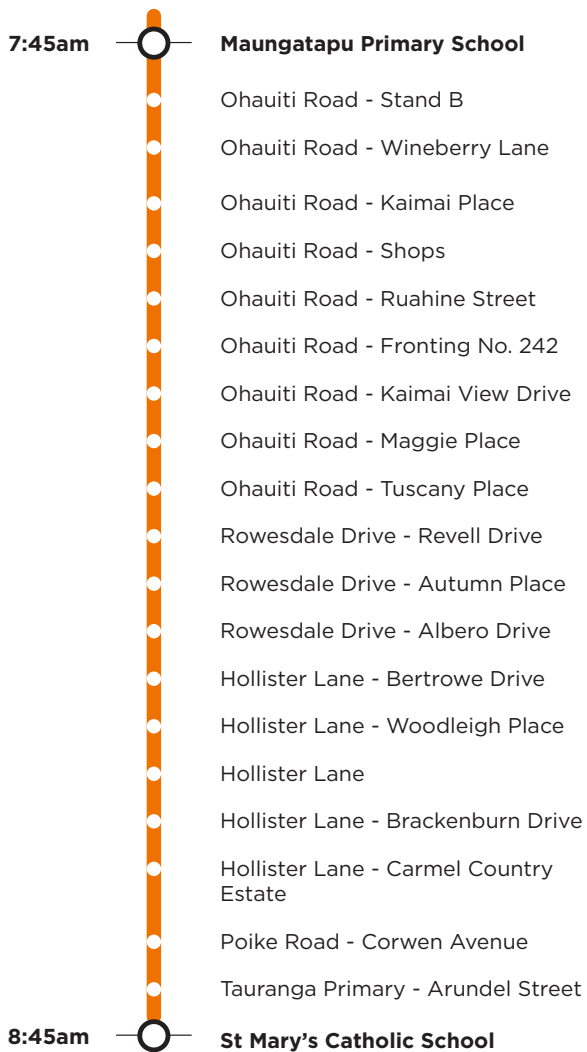

### Maungatapu/Ohaiti

Tauranga Primary School/St Mary's Catholic School

#### Afternoon route

**Route 801b** is a Bayhopper school route, part of the dedicated school bus network for Tauranga, managed by Bay of Plenty Regional Council.

Only primary, intermediate and college students can travel on the school bus routes.

#### Morning route

Start Maungatapu School (use bus bay to turn), Maungatapu Road, Welcome Bay Road, Ohaiti Road, Rowsdale Drive, Hollister Lane, Poike Road, SH29A, Hairini Street, Turret Road, Fraser Street, 11th Avenue, Devonport Road, Arundel St, drop off at Tauranga Primary, Cameron Road, 11th Avenue, Fraser Street, 13th Avenue to St Mary's Catholic School.

#### Afternoon route

Arundel St (pick up Tauranga Primary), Cameron Road, 13th Avenue (pick up St Mary's Catholic School), Burrows Street, 15th Avenue, Turret Road, SH2A, Maungatapu Road to Maungatapu School (use bus bay to turn), Maungatapu Road, SH29A, Welcome Bay Road, Ohaiti Road, Rowsdale Drive, Poike Road to SH29A.