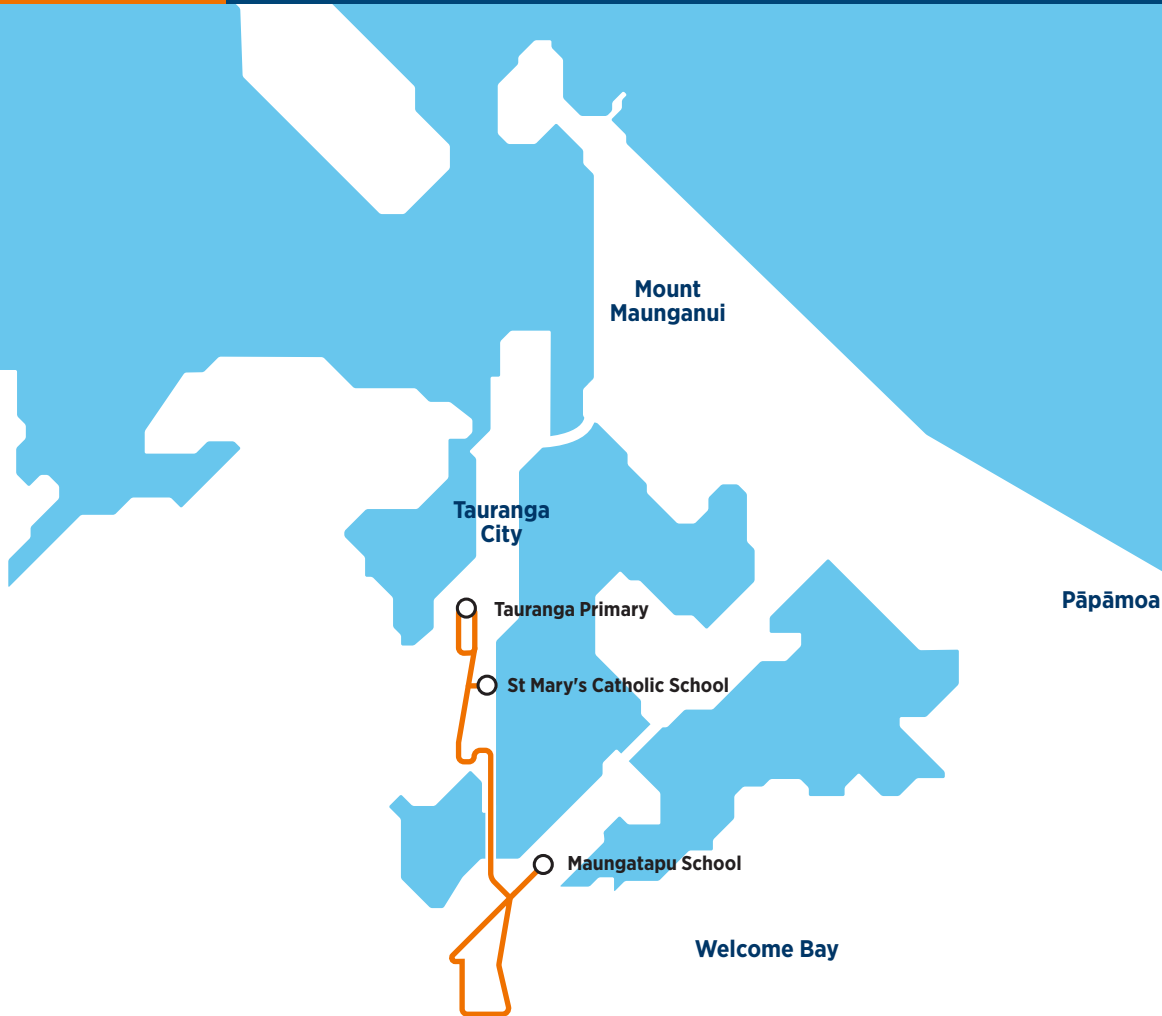

#### Afternoon route

**Route 801b** is a Bayhopper school route, part of the dedicated school bus network for Tauranga, managed by Bay of Plenty Regional Council.

Only primary, intermediate and college students can travel on the school bus routes.

#### Morning route

Start Maungatapu School (use bus bay to turn), Maungatapu Road, Welcome Bay Road, Ohaiti Road, Rowsdale Drive, Hollister Lane, Poike Road, SH29A, Hairini Street, Turret Road, Fraser Street, 11th Avenue, Devonport Road, Arundel St, drop off at Tauranga Primary, Cameron Road, 11th Avenue, Fraser Street, 13th Avenue to St Mary's Catholic School.

#### Afternoon route

Arundel St (pick up Tauranga Primary), Cameron Road, 13th Avenue (pick up St Mary's Catholic School), Burrows Street, 15th Avenue, Turret Road, SH2A, Maungatapu Road to Maungatapu School (use bus bay to turn), Maungatapu Road, SH29A, Welcome Bay Road, Ohaiti Road, Rowsdale Drive, Poike Road to SH29A.