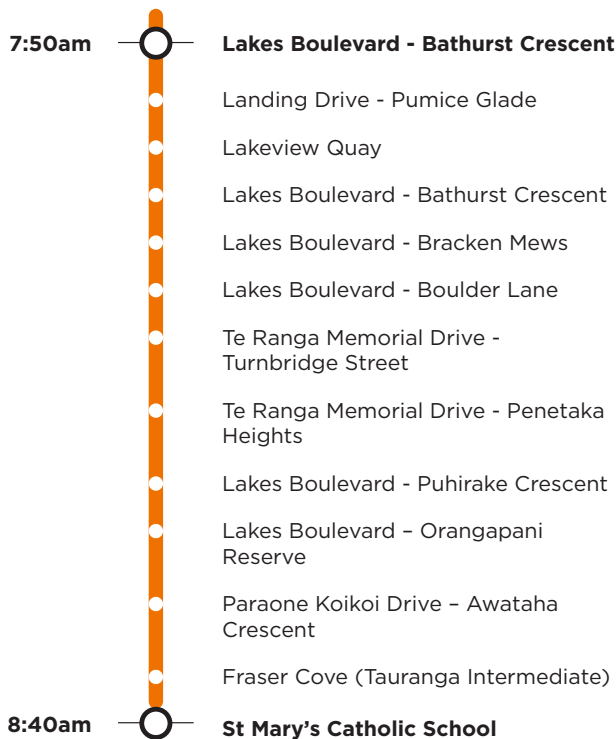

806c

The Lakes

Tauranga Intermediate/St Mary's Catholic School

Morning route

Afternoon route

Route 806c is a Bayhopper school route, part of the dedicated school bus network for Tauranga, managed by Bay of Plenty Regional Council.

Only primary, intermediate and college students can travel on the school bus routes.