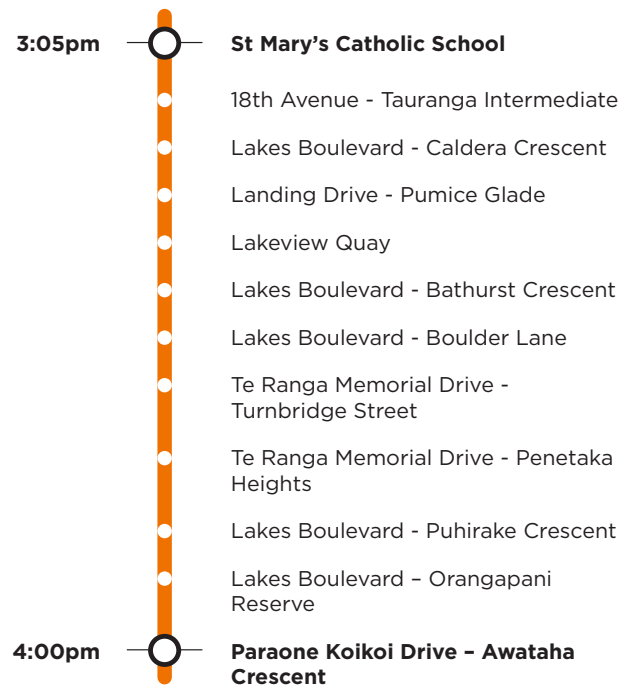

806c

The Lakes

Tauranga Intermediate/St Mary's Catholic School

Morning route

Afternoon route

Route 806c is a Bayhopper school route, part of the dedicated school bus network for Tauranga, managed by Bay of Plenty Regional Council.

Only primary, intermediate and college students can travel on the school bus routes.