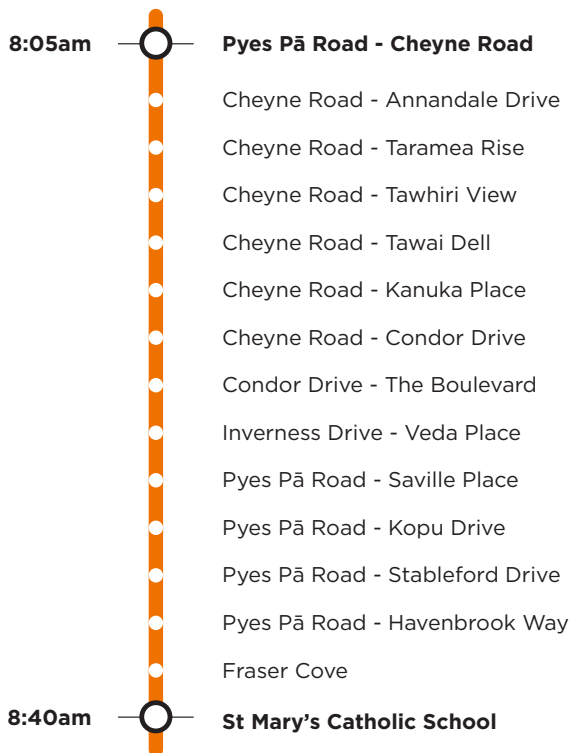

903d

Pyes Pā

Tauranga Intermediate/St Mary's Catholic School

Morning route

Afternoon route

Route 903d is a Bayhopper school route, part of the dedicated school bus network for Tauranga, managed by Bay of Plenty Regional Council.

Only primary, intermediate and college students can travel on the school bus routes.

903d

Pyes Pā

Tauranga Intermediate/St Mary's Catholic School

Morning route

Start Pyes Pā Road Fronting No. 21, Pyes Pā Road, Cheyne Road, Condor Drive, Inverness Drive, Pyes Pā Road, SH29A, Oropi Road, Fraser Street (drop off Tauranga Intermediate at Fraser Cove), 13th Avenue (St Mary's Catholic School).

Afternoon route

13th Avenue (St Mary's Catholic School), Burrows Street, 15th Avenue, Grace Road, 18th Avenue, Fraser Street (Tauranga Intermediate), Fraser Street, Oropi Road, SH29A, Pyes Pā Road, Cheyne Road, Condor Drive, Inverness Drive, Pyes Pā Road to No. 12.