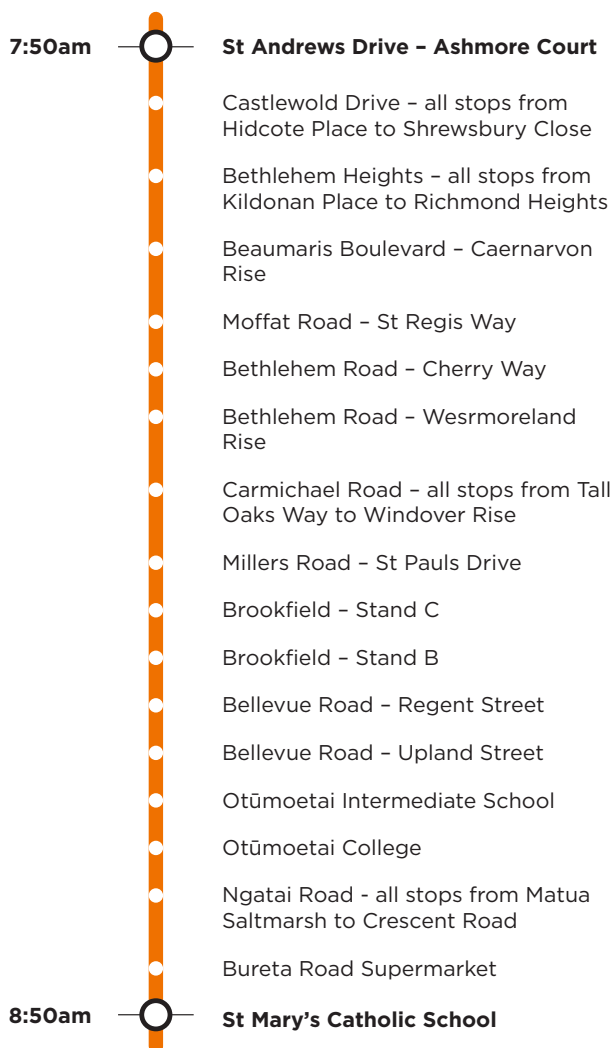

#### Morning route

#### Afternoon route

**Route 905a** is a Bayhopper school route, part of the dedicated school bus network for Tauranga, managed by Bay of Plenty Regional Council.

Only primary, intermediate and college students can travel on the school bus routes.

#### Morning route

Start Moffat Rd cnr Cambridge Road, Cambridge Road, St Andrews Drive, Castlewold Drive, Beaumaris Blvd, Bethlehem Heights, Beaumaris Boulevard, Moffat Road, Bethlehem Road, Carmichael Road, Millers Road, Bellevue Road, Windsor Road, Anne Road, Queen Road, Charles Street (Otūmoetai Intermediate), Windsor Road (Otūmoetai College), Anne Road, Queen Road, Ngatai Road, Bureta Road, Vale Street, Chapel Street, Cameron Road, 11th Avenue, Fraser Street, 13th Avenue (St Mary's Catholic School).

#### Afternoon route

13th Avenue (St Mary's Catholic School), Burrows Street, 15th Avenue, Cameron Road, Chapel Street, Vale Street, Bureta Road, Ngatai Road, Charles Street (Otūmoetai Intermediate), Windsor Road (Otūmoetai College), Bellevue Road, Millers Road, Carmichael Road, Bethlehem Road, Moffat Road, Beaumaris Blvd, Bethlehem Heights, Moffat Road to Cambridge Road, St Andrews Drive, Castlewold Drive, Sterling Gate Drive to #26.