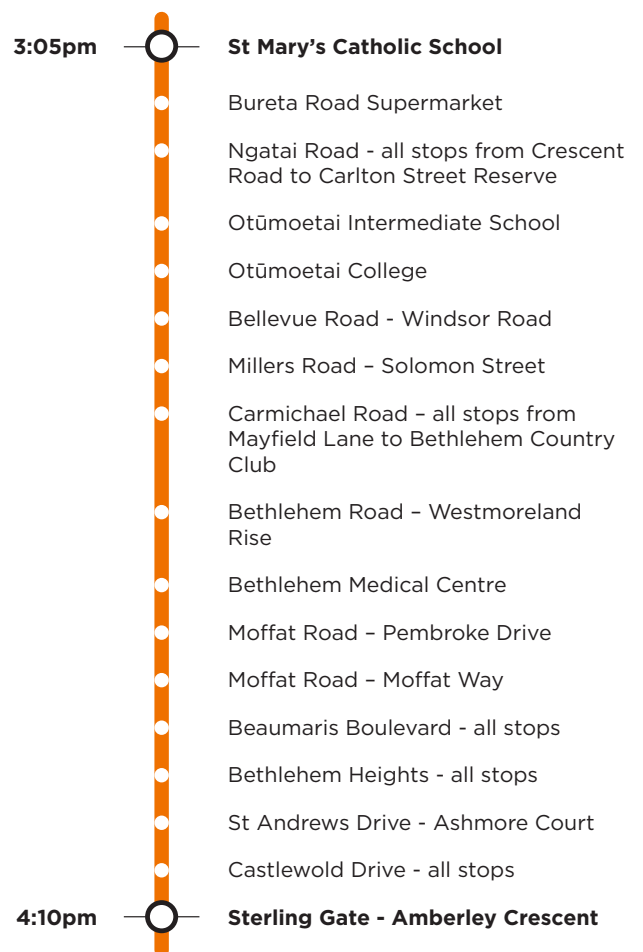

#### Morning route

#### Afternoon route

**Route 905a** is a Bayhopper school route, part of the dedicated school bus network for Tauranga, managed by Bay of Plenty Regional Council.

Only primary, intermediate and college students can travel on the school bus routes.

#### Morning route

Start Moffat Rd cnr Cambridge Road, Cambridge Road, St Andrews Drive, Castlewold Drive, Beaumaris Blvd, Bethlehem Heights, Beaumaris Boulevard, Moffat Road, Bethlehem Road, Carmichael Road, Millers Road, Bellevue Road, Windsor Road, Anne Road, Queen Road, Charles Street (Otūmoetai Intermediate), Windsor Road (Otūmoetai College), Anne Road, Queen Road, Ngatai Road, Bureta Road, Vale Street, Chapel Street, Cameron Road, 11th Avenue, Fraser Street, 13th Avenue (St Mary's Catholic School).

#### Afternoon route

13th Avenue (St Mary's Catholic School), Burrows Street, 15th Avenue, Cameron Road, Chapel Street, Vale Street, Bureta Road, Ngatai Road, Charles Street (Otūmoetai Intermediate), Windsor Road (Otūmoetai College), Bellevue Road, Millers Road, Carmichael Road, Bethlehem Road, Moffat Road, Beaumaris Blvd, Bethlehem Heights, Moffat Road to Cambridge Road, St Andrews Drive, Castlewold Drive, Sterling Gate Drive to #26.