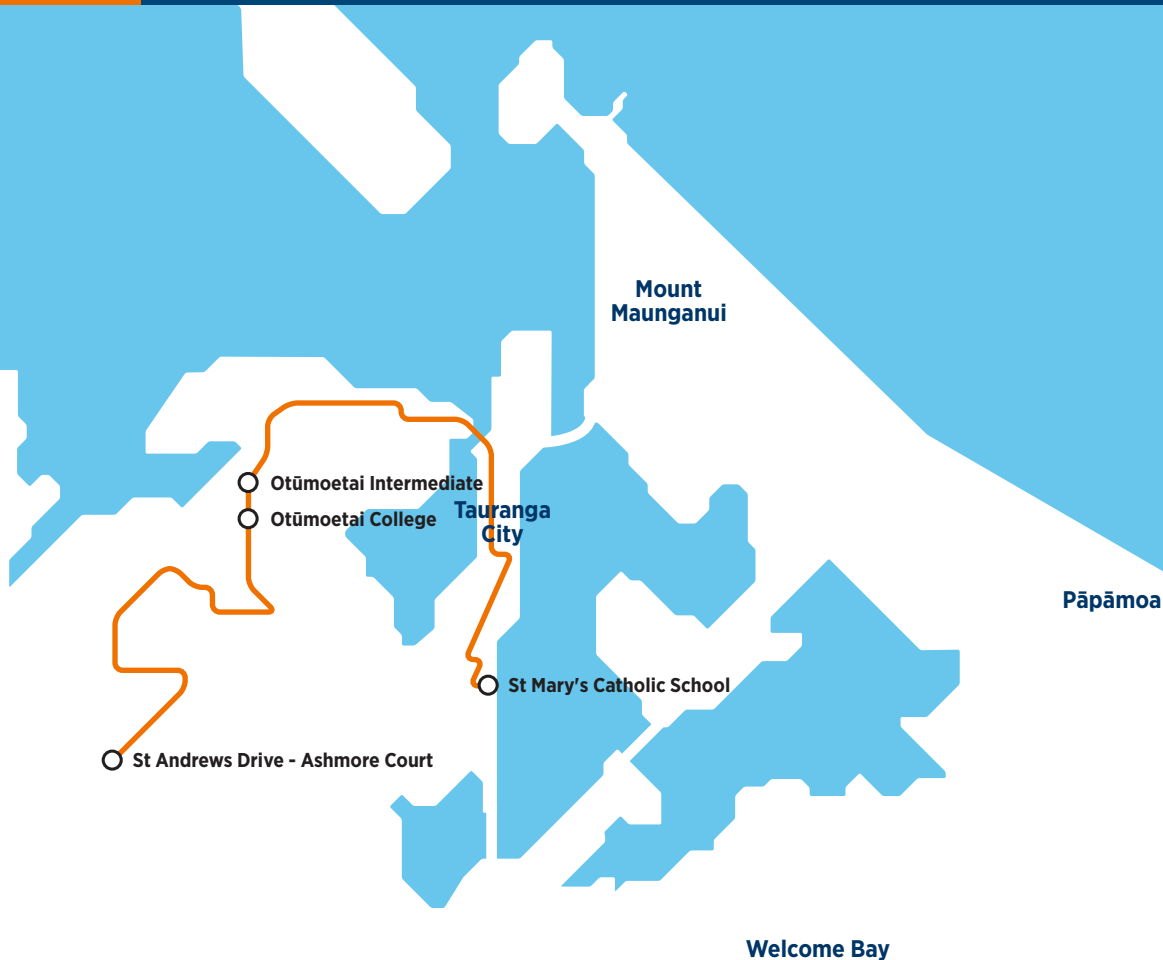

905a

Bethlehem/Otūmoetai

Otūmoetai College/Otūmoetai Intermediate/St Mary's Catholic School

Morning route

Start Moffat Rd cnr Cambridge Road, Cambridge Road, St Andrews Drive, Castlewold Drive, Beaumaris Blvd, Bethlehem Heights, Beaumaris Boulevard, Moffat Road, Bethlehem Road, Carmichael Road, Millers Road, Bellevue Road, Windsor Road, Anne Road, Queen Road, Charles Street (Otūmoetai Intermediate), Windsor Road (Otūmoetai College), Anne Road, Queen Road, Ngatai Road, Bureta Road, Vale Street, Chapel Street, Cameron Road, 11th Avenue, Fraser Street, 13th Avenue (St Mary's Catholic School).

Afternoon route

13th Avenue (St Mary's Catholic School), Burrows Street, 15th Avenue, Cameron Road, Chapel Street, Vale Street, Bureta Road, Ngatai Road, Charles Street (Otūmoetai Intermediate), Windsor Road (Otūmoetai College), Bellevue Road, Millers Road, Carmichael Road, Bethlehem Road, Moffat Road, Beaumaris Blvd, Bethlehem Heights, Moffat Road to Cambridge Road, St Andrews Drive, Castlewold Drive, Sterling Gate Drive to #26.