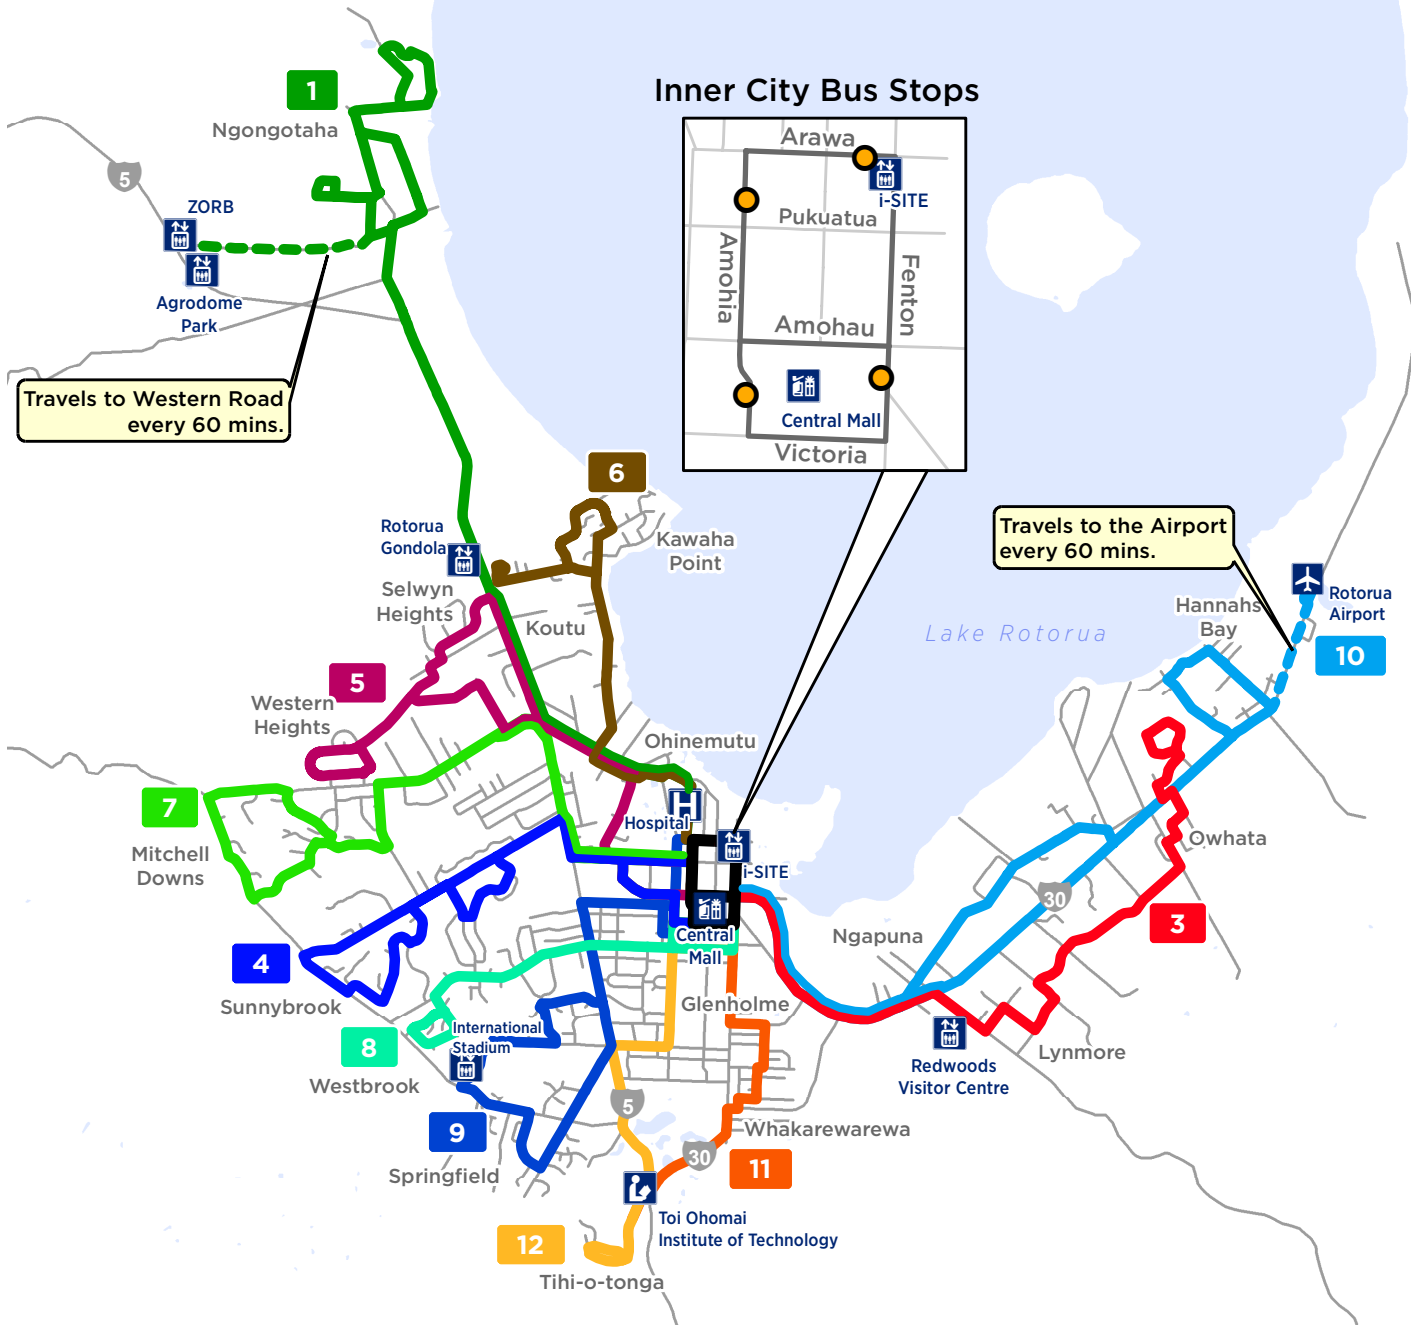

Standard one way Adult Fare	Cash	Bee Card
Within Rotorua	$2.80	$2.24
Rotorua Daysaver*	$7.00	$7.00

*Valid on day of issue, concession not available

CONCESSIONS

Concession Type	Passenger Category	Fare
Infant	Under 5	Free
Child	5-12	Free at all times with registered Bee Card
Youth	13-18	Free at all times with registered Bee Card
Youth +	19-24	Half adult fare at all times with registered Bee Card
Tertiary	Student ID required	- Standard concession on urban routes with registered Bee Card - Free on Tertiary routes
Senior	65+	Standard concession with registered Bee Card
SuperGold	SuperGold card holder	- Free after 9am with registered Bee Card - Standard Concession before 9am on weekdays with registered Bee Card - Free all day on weekends and public holidays
Accessibility	Accessor approved	Free at all times
Community Connect	Community Services card	Half adult fare at all times with registered Bee Card

See www.baybus.co.nz for more concession information

PAYING FOR YOUR RIDE

The Bee Card is a prepaid card which makes travel by bus easier and smarter. Bee Cards cost $5 and can be purchased online at www.beecard.co.nz, from a BOPRC office or a bus driver. Register your card at www.beecard.co.nz to be eligible for concession fares. You can top your card up online or by cash with your bus driver.

HOW DO TRANSFERS BETWEEN BUSES WORK?

When using a Bee Card, transfers between buses are automatically applied. Customers will need to tag on and tag off for each part of the journey; the system will not charge you any extra providing your journey is within the transfer rules

1. Free transfers between buses apply for two hours from your first tag on to your final tag off.
2. The transfer time between buses can be no more than 30 minutes.
3. You can have a maximum of two free transfers per journey.

For cash fares:

1. Free transfers between buses apply for one hour from ticket purchase.
2. The transfer time between buses can be no more than 30 minutes.
3. You can have a maximum of one free transfer per journey.
4. You will need to present your ticket when transferring to the next bus.

HOW DO YOU GET A CONCESSION?

- Child, Youth and Youth plus concessions are loaded automatically when a card is registered online at www.beecard.co.nz
- SuperGold & Community Services card concessions can be loaded online at www.beecard.co.nz or at a Bay of Plenty Regional Council (BOPRC) office.
- Tertiary concessions can be loaded at a BOPRC office or via their tertiary institutes' student services.

ROTORUA BUS ROUTES

Route	Description	Page
1	Ngongotahā via Rainbow Springs/Skyline and Agrodome	6
3	Ōwhata via Lynmore and the Redwoods	8
4	Sunnybrook via Fordlands	10
5	Western Heights via Selwyn Heights	12
6	Kawaha Point via Rotorua Hospital	14
7	Mitchell Downs via Clayton Road	16
8	Westbrook via Malfroy Road	18
9	Springfield	20
10	Rotorua Airport/Lee Road via Ngāpuna and Ōwhata	22
11	Toi Ohomai Institute of Technology	24
12	Tihi-O-Tonga via Glenholme and Toi Ohomai Institute of Technology	26

Buses will leave the stops shown in this booklet at the times mentioned. All buses depart and arrive at the Arawa St bus stop in the inner city. There are other stops along the routes which are not detailed in these timetables. To find the nearest stop to you, please visit www.baybus.co.nz and to plan your journey use Journey Planner on this website. Please be at your stop at least five minutes early.

Cityride Eke-Taone is managed by Bay of Plenty Regional Council. For enquiries and feedback contact our call centre **0800 4 BAY BUS (0800 4 229 287)**.

To find out more about the work Bay of Plenty Regional does visit www.boprc.govt.nz

Cityride network